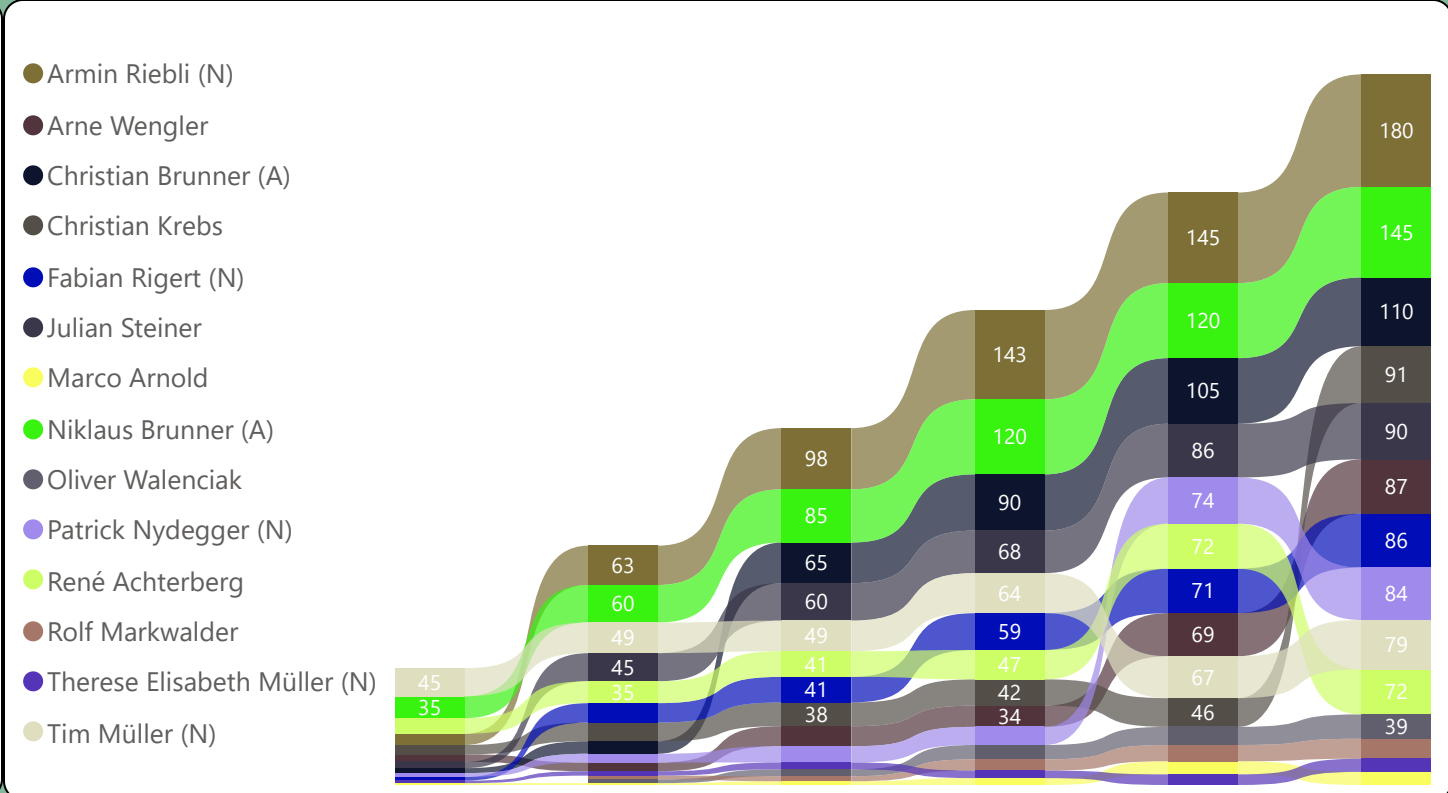

Name	1	2	3	4	5	6	7	8	Total
1 Armin Riebli (N)	18	45	35	45	2	35			180
2 Niklaus Brunner (A)	35	25	25	35	0	25			145
3 Christian Brunner (A)	8	12	45	25	15	5			110
4 ↑ Christian Krebs	15	15	8	4	4	45			91
5 ↓ Julian Steiner	10	35	15	8	18	4			90
6 ↑ Arne Wengler	12	2	18	2	35	18			87
7 Fabian Rigert (N)	6	25	10	18	12	15			86
8 ↓ Patrick Nydegger (N)	6	8	12	3	45	10			84
9 Tim Müller (N)	45	4	0	15	3	12			79
10 ↓ René Achterberg	25	10	6	6	25	0			72
11 Oliver Walenciak	0	6	5	12	6	10			39
12 Rolf Markwalder	0	6	2	10	8	6			32
13 Marco Arnold	3	0	3	5	10	0			21
14 Therese Elisabeth Müller (N)	4	3	4	1	5	4			21

Name	1	%	#	2	%	#	3	%	#	4	%	#	5	%	#	6	%	#	7	%	#	8	%	#	
Armin Riebli (N)	11280	60%	4	13290	70%	1	↑	10850	60%	2	↓	16160	80%	1	↑	7540	40%	13	↓	11900	65%	2	↑		
Arne Wengler	10430	60%	6	3640	20%	13	↓	10470	60%	4	↑	7920	45%	13	↓	13230	70%	2	↑	11190	65%	4	↓		
Christian Brunner (A)	7990	45%	8	10660	60%	6	↑	11380	65%	1	↑	13770	75%	3	↓	11130	60%	5	↓	8030	45%	10	↓		
Christian Krebs	10870	60%	5	10810	60%	5	→	8740	50%	8	↓	8450	45%	11	↓	9510	50%	11	→	13280	70%	1	↑		
Fabian Rigert (N)	7940	45%	9	11730	65%	3	↑	8870	50%	7	↓	11940	65%	4	↑	11030	60%	6	↓	9660	55%	5	↑		
Julian Steiner	8950	50%	7	12680	70%	2	↑	9700	55%	5	↓	9230	50%	8	↓	11180	60%	4	↑	7260	40%	11	↓		
Marco Arnold	6170	35%	12	0	0%	14	↓	6030	35%	12	↑	8610	50%	10	↑	10490	55%	7	↑	0	0%	13	↓		
Niklaus Brunner (A)	14090	75%	2	11730	65%	3	↓	10790	65%	3	→	14520	80%	2	↑	0	0%	14	↓	11230	65%	3	↑		
Oliver Walenciak	0	0%	13	8810	50%	9	↑	6930	40%	10	↓	9970	55%	6	↑	10060	55%	9	↓	8860	50%	7	↑		
Patrick Nydegger (N)	7940	45%	9	8880	50%	8	↑	9560	55%	6	↑	8160	45%	12	↓	14720	75%	1	↑	8860	50%	7	↓		
René Achterberg	12780	70%	3	9020	50%	7	↓	7760	45%	9	↓	9150	50%	9	→	13150	70%	3	↑	0	0%	13	↓		
Rolf Markwalder	0	0%	13	8810	50%	9	↑	5200	30%	13	↓	9780	55%	7	↑	10220	55%	8	↓	8690	50%	9	↓		
Therese Elisabeth Müller (N)	7180	40%	11	5530	30%	12	↓	6120	35%	11	↑	6550	35%	14	↓	9950	55%	10	↑	7260	40%	11	↓		
Tim Müller (N)	15930	85%	1	7930	45%	11	↓	0	0%	14	↓	11040	60%	5	↑	9100	50%	12	↓	9500	55%	6	↑