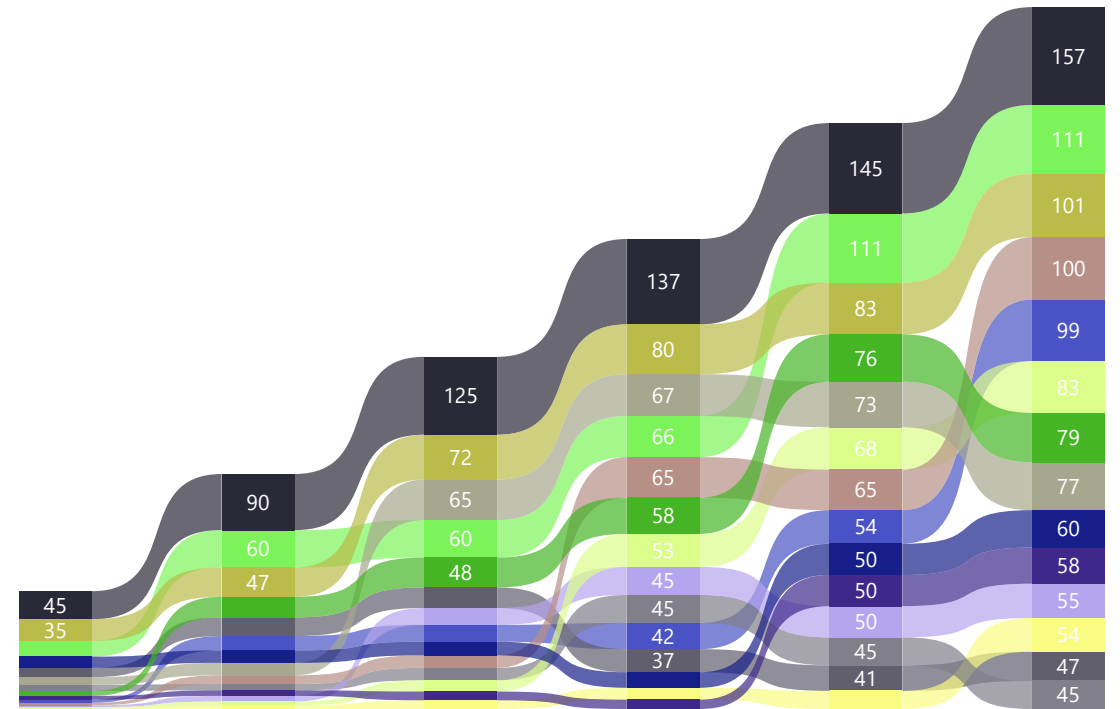

Name	1	2	3	4	5	6	7	8	Total
1 Roger Schneble	45	45	35	12	8	12			157
2 Céline Jundt	25	35	0	6	45	0			111
3 Theo Stalder (N)	35	12	25	8	3	18			101
4 ↑ Marco von Atzigen (N)	4	10	6	45	0	35			100
5 ↑ Athena Meier	5	18	4	15	12	45			99
6 Lukas Schnider (A)	2	4	12	35	15	15			83
7 ↓ Tizian Zumthurm (A)	8	25	15	10	18	3			79
8 ↓ Peter Nydegger	12	8	45	2	6	4			77
9 ↑ Rafael Wagner	18	2	2	3	25	10			60
10 ↓ Nathalie Wüthrich (N)	6	3	5	1	35	8			58
11 Lukas Heutschi (N)	3	6	18	18	5	5			55
12 ↑ Beat Rölli	1	5	8	5	10	25			54
13 Basil Muff	15	15	3	4	4	6			47
14 ↓ Christian Maag (N)	10	0	10	25	0	0			45

- Athena Meier
- Basil Muff
- Beat Rölli
- Céline Jundt
- Christian Maag (N)
- Lukas Heutschi (N)
- Lukas Schnider (A)
- Marco von Atzigen (N)
- Nathalie Wüthrich (N)
- Peter Nydegger
- Rafael Wagner
- Roger Schneble
- Theo Stalder (N)
- Tizian Zumthurm (A)

Name	1	%	#	2	%	#	3	%	#	4	%	#	5	%	#	6	%	#	7	%	#	8	%	#	
Athena Meier	10130	55%	10	11030	65%	4 ↑	7420	40%	11 ↓	9900	60%	5 ↑	11450	60%	6 ↓	12580	65%	1 ↑							
Basil Muff	11740	65%	5	10860	60%	5 →	7090	40%	12 ↓	8190	45%	11 ↑	9460	50%	11 →	10340	60%	9 ↑							
Beat Rölli	8200	45%	14	9020	50%	10 ↑	9590	55%	8 ↑	8210	50%	10 ↓	11250	60%	7 ↑	12180	70%	3 ↑							
Céline Jundt	12370	65%	3	12780	80%	2 ↑	0	0%	14 ↓	8370	45%	9 ↑	15980	85%	1 ↑	0	0%	13							
Christian Maag (N)	11290	65%	7	0	0%	14 ↓	9950	60%	7 ↑	10580	60%	3 ↑	0	0%	13 ↓	0	0%	13 →							
Lukas Heutschi (N)	9300	50%	12	9250	50%	9 ↑	10960	60%	4 ↑	10070	55%	4 →	9580	50%	10 ↓	10060	55%	10 →							
Lukas Schnider (A)	8670	50%	13	7150	40%	11 ↑	10730	60%	6 ↑	12060	65%	2 ↑	12210	65%	5 ↓	10930	60%	5 →							
Marco von Atzigen (N)	9810	55%	11	9820	55%	7 ↑	8840	50%	9 ↓	13360	75%	1 ↑	0	0%	13	12490	70%	2 ↑							
Nathalie Wüthrich (N)	10470	60%	9	6240	35%	12 ↓	8410	50%	10 ↑	5220	30%	14 ↓	14210	75%	2 ↑	10410	60%	8 ↓							
Peter Nydegger	11380	65%	6	9700	55%	8 ↓	12370	70%	1 ↑	7620	45%	13	9770	55%	9 ↑	9330	55%	11 ↓							
Rafael Wagner	12350	70%	4	5380	30%	13 ↓	6050	35%	13 →	7830	45%	12 ↑	13940	75%	3 ↑	10600	60%	7 ↓							
Roger Schneble	13550	75%	1	12800	70%	1 →	11990	65%	2 ↓	9780	55%	6 ↓	11050	60%	8 ↓	10650	60%	6 ↑							
Theo Stalder (N)	12790	75%	2	10130	60%	6 ↓	11460	65%	3 ↑	9090	55%	8 ↓	6810	40%	12 ↓	11900	70%	4 ↑							
Tizian Zumthurm (A)	10490	55%	8	11140	60%	3 ↑	10930	60%	5 ↓	9340	50%	7 ↓	13270	70%	4 ↑	9090	50%	12 ↓