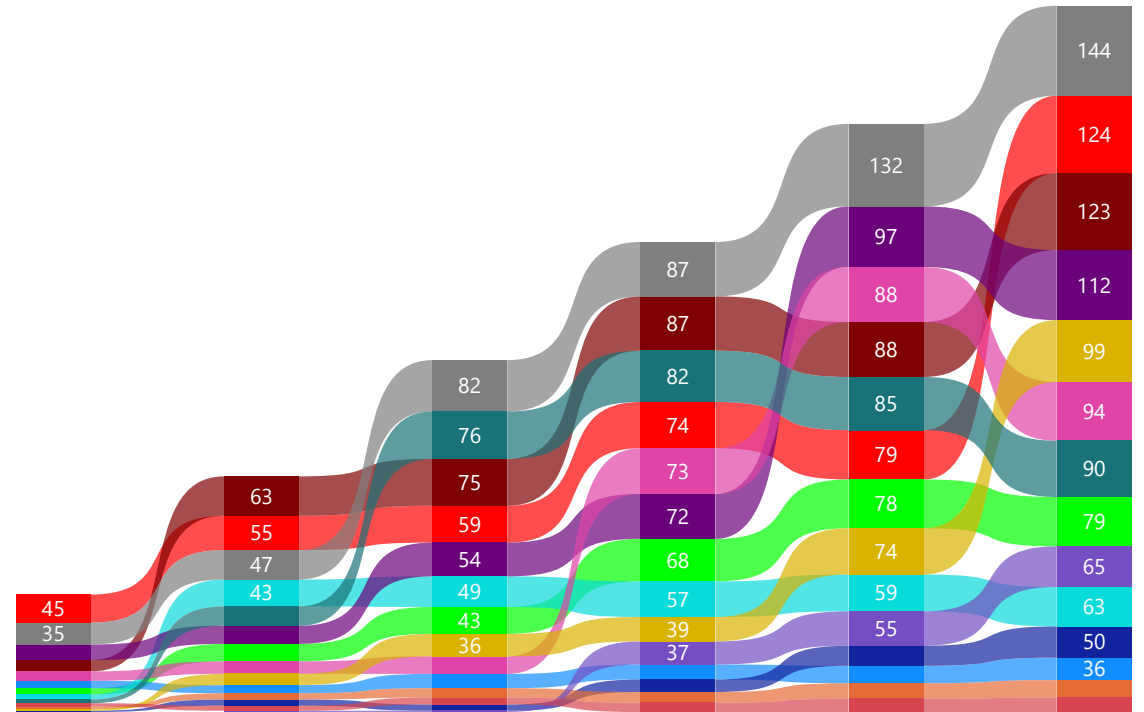

Name	1	2	3	4	5	6	7	8	Total
1 Renate Schär	35	12	35	5	45	12			144
2 ↑ Alex Feist	45	10	4	15	5	45			124
3 Lakshmi Natarajan	18	45	12	12	1	35			123
4 ↓ Manuel Hobiger	25	4	25	18	25	15			112
5 ↑ Prakhar Gupta (N)	3	15	18	3	35	25			99
6 ↓ Markus Klein	15	5	8	45	15	6			94
7 ↓ Thomas Wälchli	6	25	45	6	3	5			90
8 ↓ Andi Stolz (N)	10	18	15	25	10	1			79
9 ↑ Philipp Rohrer	0	2	0	35	18	10			65
10 ↓ Girish Chandrasekhar	8	35	6	8	2	4			63
11 Dominik Jordan	2	8	0	10	12	18			50
12 Angelo Marras	12	1	10	1	4	8			36
13 Lars Lehmann (N)	4	6	5	2	8	3			28
14 Samuel Felder	5	3	3	4	6	2			23

- Alex Feist
- Andi Stolz (N)
- Angelo Marras
- Dominik Jordan
- Girish Chandrasekhar
- Lakshmi Natarajan
- Lars Lehmann (N)
- Manuel Hobiger
- Markus Klein
- Philipp Rohrer
- Prakhar Gupta (N)
- Renate Schär
- Samuel Felder
- Thomas Wälchli

Name	1	%	#	2	%	#	3	%	#	4	%	#	5	%	#	6	%	#	7	%	#	8	%	#	
Alex Feist	19060	90%	1	12140	65%	7 ↓	10260	55%	11 ↓	15680	80%	5 ↑	14140	75%	10 ↓	16920	80%	1 ↑							
Andi Stolz (N)	15600	80%	7	13720	75%	4 ↑	12770	70%	5 ↓	16580	85%	3 ↑	14530	75%	7 ↓	9480	50%	14 ↓							
Angelo Marras	15890	85%	6	10010	55%	14 ↓	12560	70%	7 ↑	11040	60%	14 ↓	13920	75%	11 ↑	12830	70%	8 ↑							
Dominik Jordan	11080	60%	13	12040	65%	8 ↑	0	0%	13 ↓	15070	80%	7 ↑	15150	80%	6 ↑	14630	75%	4 ↑							
Girish Chandrasekhar	15350	80%	8	14630	75%	2 ↑	10570	60%	9 ↓	14900	80%	8 ↑	11380	60%	13 ↓	12010	65%	11 ↑							
Lakshmi Natarajan	16230	80%	4	16780	80%	1 ↑	12720	70%	6 ↓	15170	80%	6 →	10970	60%	14 ↓	16800	90%	2 ↑							
Lars Lehmann (N)	13030	70%	11	11810	65%	9 ↑	10490	60%	10 ↓	11320	60%	13 ↓	14370	75%	8 ↑	11740	65%	12 ↓							
Manuel Hobiger	16280	85%	3	10900	60%	11 ↓	13370	75%	3 ↑	16330	85%	4 ↓	16210	85%	3 ↑	14550	80%	5 ↓							
Markus Klein	16010	85%	5	10910	60%	10 ↓	12060	65%	8 ↑	17990	90%	1 ↑	15160	80%	5 ↓	12390	70%	9 ↓							
Philipp Rohrer	0	0%	14	10340	65%	13 ↑	0	0%	13 →	17690	90%	2 ↑	15410	80%	4 ↓	12890	70%	7 ↓							
Prakhar Gupta (N)	12110	65%	12	13460	70%	5 ↑	13270	70%	4 ↑	11640	60%	12 ↓	16450	85%	2 ↑	15330	80%	3 ↓							
Renate Schär	16340	85%	2	12150	65%	6 ↓	14790	80%	2 ↑	14130	75%	10 ↓	17810	85%	1 ↑	13900	75%	6 ↓							
Samuel Felder	13470	75%	10	10870	60%	12 ↓	8610	50%	12 →	13020	70%	11 ↑	14290	75%	9 ↑	10530	60%	13 ↓							
Thomas Wälchli	13590	75%	9	14080	90%	3 ↑	18220	90%	1 ↑	14370	85%	9 ↓	12710	70%	12 ↓	12200	70%	10 ↑