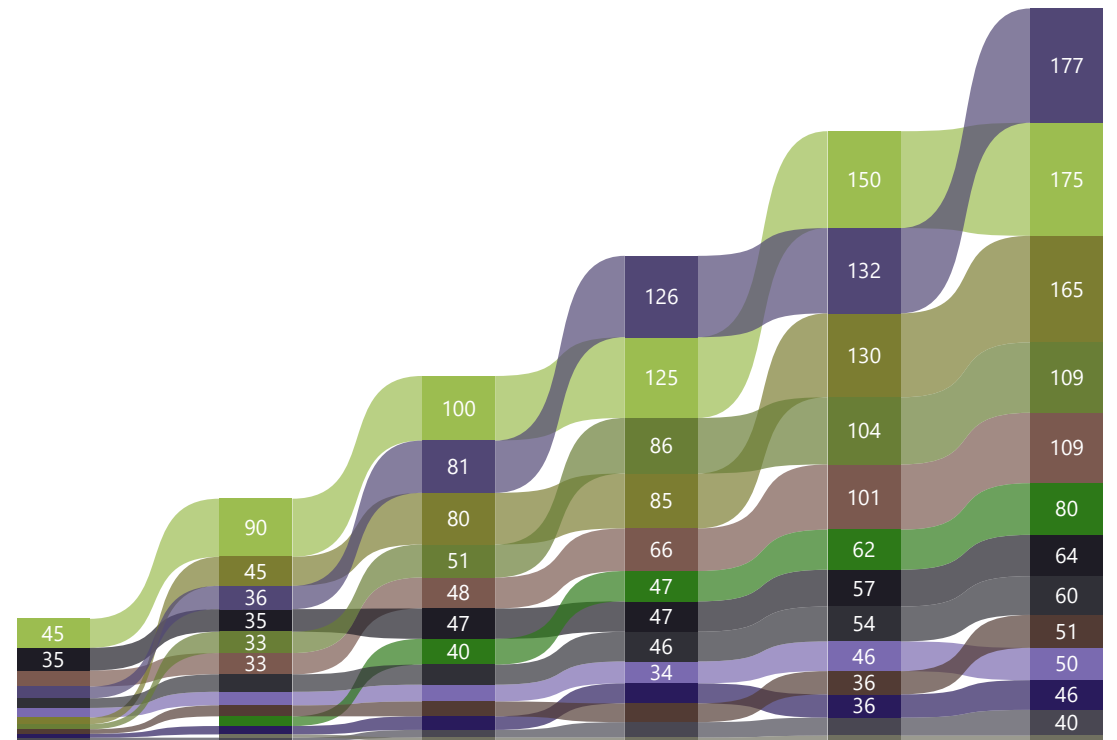

Name	1	2	3	4	5	6	7	8	Total
1 ↑ Raphael Zemp (A)	18	18	45	45	6	45			177
2 ↓ Christine Ryser (A)	45	45	10	25	25	25			175
3 Martin Kumli	10	35	35	5	45	35			165
4 Séverine Bertholet	8	25	18	35	18	5			109
5 Clarissa Imoberdorf	25	8	15	18	35	8			109
6 Martina Krebs (A)	0	15	25	7	15	18			80
7 Manuel Stocker	35	0	12	0	10	7			64
8 Peter Wüthrich	15	12	4	15	8	6			60
9 ↑ Steffi Burtschi	7	10	6	6	7	15			51
10 ↓ Beatrice Racine	15	6	5	8	12	4			50
11 Grace Nguyen	6	7	8	10	5	10			46
12 Abhijatha Tripti	5	0	7	12	4	12			40
13 Hans-Jürg Aeschlimann	0	5	0	0	3	0			8
14 Julian Purtschert	0	0	0	0	0	0			0
14 Valentin Züsli	0	0	0	0	0	0			0

- Abhijatha Tripti
- Beatrice Racine
- Christine Ryser (A)
- Clarissa Imoberdorf
- Grace Nguyen
- Hans-Jürg Aeschlimann
- Julian Purtschert
- Manuel Stocker
- Martin Kumli
- Martina Krebs (A)
- Peter Wüthrich
- Raphael Zemp (A)
- Séverine Bertholet
- Steffi Burtschi
- Valentin Züsli

Name	1	%	#	2	%	#	3	%	#	4	%	#	5	%	#	6	%	#	7	%	#	8	%	#		
Abhijatha Tripti	3950	25%	11	0	0%	12	↓	5920	40%	9	↑	7790	45%	6	↑	7020	40%	12	↓	9180	55%	6	↑			
Beatrice Racine	8740	50%	5	6480	35%	10	↓	3360	20%	11	↓	6930	40%	8	↑	11010	60%	6	↑	6940	40%	12	↓			
Christine Ryser (A)	13720	75%	1	10720	60%	1	→	6170	35%	7	↓	9860	55%	3	↑	11600	65%	3	→	10680	60%	3	→			
Clarissa Imoberdorf	10010	60%	3	7500	45%	8	↓	6450	40%	5	↑	8870	50%	4	↑	12540	70%	2	↑	8170	50%	8	↓			
Grace Nguyen	6490	40%	10	6950	40%	9	↑	6120	35%	8	↑	7780	45%	7	↑	7550	40%	11	↓	8350	50%	7	↑			
Hans-Jürg Aeschlimann	0	0%	12	6350	35%	11	↑	0	0%	13	↓	0	0%	12	↑	6270	35%	13	↓	0	0%	13	→			
Julian Purtschert	0	0%	12	0	0%	12	→	0	0%	13	↓	0	0%	12	↑	0	0%	14	↓	0	0%	13	↑			
Manuel Stocker	10530	60%	2	0	0%	12	↓	6220	35%	6	↑	0	0%	12	↓	9460	50%	7	↑	8110	45%	9	↓			
Martin Kumli	8140	45%	7	9470	55%	2	↑	9440	55%	2	→	3550	20%	11	↓	13140	70%	1	↑	11350	65%	2	↓			
Martina Krebs (A)	0	0%	12	8010	45%	5	↑	8690	50%	3	↑	5360	30%	9	↓	11120	60%	5	↑	10240	60%	4	↑			
Peter Wüthrich	8740	50%	5	7850	45%	6	↓	2520	15%	12	↓	8720	50%	5	↑	9210	50%	8	↓	7730	45%	10	↓			
Raphael Zemp (A)	9800	55%	4	8200	45%	4	→	11780	65%	1	↑	14190	75%	1	→	8320	45%	10	↓	11630	65%	1	↑			
Séverine Bertholet	7250	40%	8	8470	45%	3	↑	7220	40%	4	↓	11040	60%	2	↑	11130	60%	4	↓	7240	40%	11	↓			
Steffi Burtschi	6500	35%	9	7550	40%	7	↑	5480	30%	10	↓	4770	25%	10	→	8570	45%	9	↑	9360	50%	5	↑			
Valentin Züsli	0	0%	12	0	0%	12	→	0	0%	13	↓	0	0%	12	↑	0	0%	14	↓	0	0%	13	↑