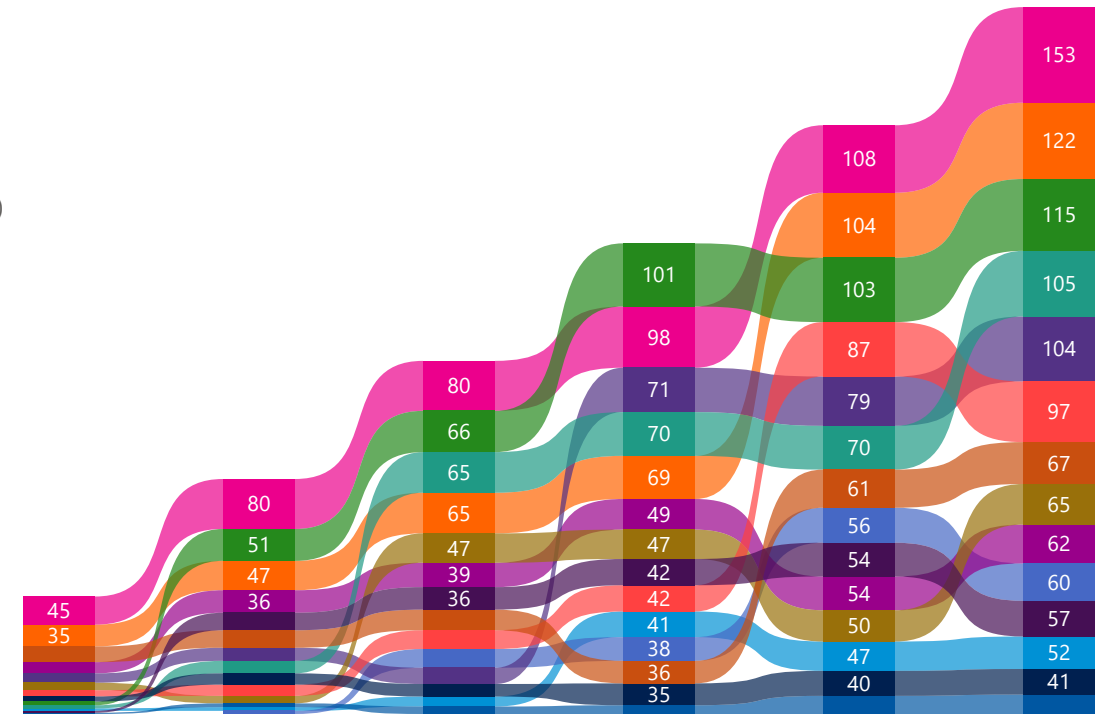

Name	1	2	3	4	5	6	7	8	Total
1 Giorgi Shalamberidze (A)	45	35	0	18	10	45			153
2 Charlie Sarbach (N)	35	12	18	4	35	18			122
3 Richard Lattmann (N)	6	45	15	35	2	12			115
4 ↑ Paul Roger Ratcliffe (N)	5	15	45	5	0	35			105
5 Kay Wacker	15	6	5	45	8	25			104
6 ↓ Norwin Amiet	10	8	12	12	45	10			97
7 Thomas Krutzler	25	3	5	3	25	6			67
8 ↑ Max Bühler (A)	12	0	35	0	3	15			65
9 ↑ Daniel Hasler	18	18	3	10	5	8			62
10 ↓ Andrin Altherr	0	5	25	8	18	4			60
11 ↓ Till Odermatt (A)	3	25	8	6	12	3			57
12 Andreas Egger (N)	4	2	10	25	6	5			52
13 Sebastian Küppers	8	10	2	15	5	1			41
14 Rolf Schneebeli	2	4	6	2	15	2			31

- Andreas Egger (N)
- Andrin Altherr
- Charlie Sarbach (N)
- Daniel Hasler
- Giorgi Shalamberidze (A)
- Kay Wacker
- Max Bühler (A)
- Norwin Amiet
- Paul Roger Ratcliffe (N)
- Richard Lattmann (N)
- Rolf Schneebeli
- Sebastian Küppers
- Thomas Krutzler
- Till Odermatt (A)

Name	1	%	#	2	%	#	3	%	#	4	%	#	5	%	#	6	%	#	7	%	#	8	%	#		
Andreas Egger (N)	11810	65%	11	9180	50%	13	↓	9770	55%	7	↑	14900	80%	3	↑	11150	60%	9	↓	11010	60%	10	↓			
Andrin Altherr	0	0%	14	9890	55%	10	↑	11560	65%	3	↑	12770	70%	8	↓	13160	70%	4	↑	10960	65%	11	↓			
Charlie Sarbach (N)	17270	85%	2	11120	60%	6	↓	11270	60%	4	↑	11390	60%	11	↓	15480	80%	2	↑	13050	70%	4	↓			
Daniel Hasler	15940	85%	4	11740	65%	4	→	8730	50%	12	↓	13010	70%	7	↑	10960	60%	10	↓	11680	65%	8	↑			
Giorgi Shalamberidze (A)	18410	95%	1	14070	80%	2	↓	0	0%	14	↓	14820	80%	4	↑	12230	65%	7	↓	16790	90%	1	↑			
Kay Wacker	14310	75%	5	10820	60%	9	↓	8860	50%	10	↓	15320	80%	1	↑	12100	65%	8	↓	13060	70%	3	↑			
Max Bühler (A)	13240	70%	6	0	0%	14	↓	12660	70%	2	↑	0	0%	14	↑	10560	55%	12	↑	12190	70%	5	↑			
Norwin Amiet	13170	70%	7	10950	60%	8	↓	10840	60%	6	↑	13260	70%	6	→	18100	90%	1	↑	11750	65%	7	↓			
Paul Roger Ratcliffe (N)	11900	65%	10	11150	60%	5	↑	14100	75%	1	↑	12140	65%	10	↓	0	0%	14	↓	14000	75%	2	↑			
Richard Lattmann (N)	12190	75%	9	14930	90%	1	↑	11250	70%	5	↓	15250	80%	2	↑	9620	50%	13	↓	11840	75%	6	↑			
Rolf Schneebeli	9030	50%	13	9820	55%	11	↑	8890	50%	9	↑	10010	55%	13	↓	13080	70%	5	↑	10690	60%	13	↓			
Sebastian Küppers	13080	70%	8	11070	60%	7	↑	5460	30%	13	↓	14030	75%	5	↑	10960	60%	10	↓	7930	45%	14	↓			
Thomas Krutzler	16800	85%	3	9220	50%	12	↓	8860	50%	10	↑	10240	55%	12	↓	14090	75%	3	↑	11100	60%	9	↓			
Till Odermatt (A)	11720	65%	12	11880	65%	3	↑	8990	50%	8	↓	12740	70%	9	↓	12650	65%	6	↑	10930	60%	12	↓