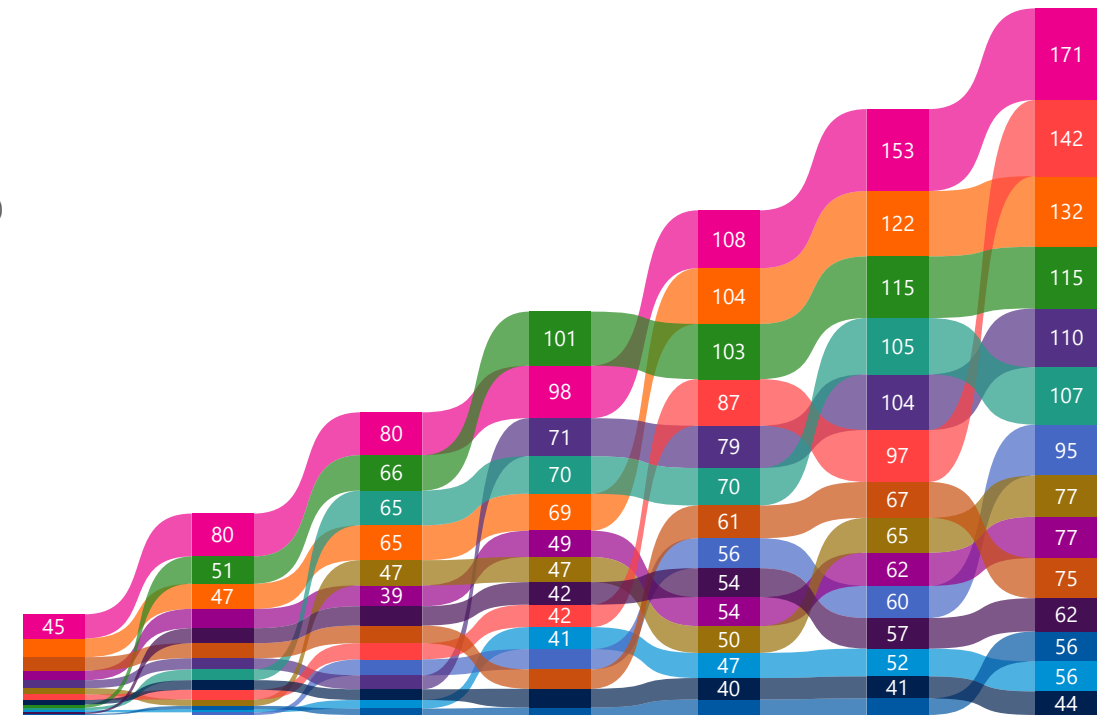

Name	1	2	3	4	5	6	7	8	Total
1 Giorgi Shalamberidze (A)	45	35	0	18	10	45	18		171
2 ↑ Norwin Amiet	10	8	12	12	45	10	45		142
3 ↓ Charlie Sarbach (N)	35	12	18	4	35	18	10		132
4 ↓ Richard Lattmann (N)	6	45	15	35	2	12	0		115
5 Kay Wacker	15	6	5	45	8	25	6		110
6 ↓ Paul Roger Ratcliffe (N)	5	15	45	5	0	35	2		107
7 ↑ Andrin Altherr	0	5	25	8	18	4	35		95
8 Max Bühler (A)	12	0	35	0	3	15	12		77
9 Daniel Hasler	18	18	3	10	5	8	15		77
10 ↓ Thomas Krutzler	25	3	5	3	25	6	8		75
11 Till Odermatt (A)	3	25	8	6	12	3	5		62
12 ↑ Rolf Schneeбели	2	4	6	2	15	2	25		56
13 ↓ Andreas Egger (N)	4	2	10	25	6	5	4		56
14 ↓ Sebastian Küppers	8	10	2	15	5	1	3		44

- Andreas Egger (N)
- Andrin Altherr
- Charlie Sarbach (N)
- Daniel Hasler
- Giorgi Shalamberidze (A)
- Kay Wacker
- Max Bühler (A)
- Norwin Amiet
- Paul Roger Ratcliffe (N)
- Richard Lattmann (N)
- Rolf Schneeбели
- Sebastian Küppers
- Thomas Krutzler
- Till Odermatt (A)

Name	1	%	#	2	%	#	3	%	#	4	%	#	5	%	#	6	%	#	7	%	#	8	%	#			
Andreas Egger (N)	11810	65%	11	9180	50%	13	↓	9770	55%	7	↑	14900	80%	3	↑	11150	60%	9	↓	11010	60%	10	↓	7990	45%	11	↓
Andrin Altherr	0	0%	14	9890	55%	10	↑	11560	65%	3	↑	12770	70%	8	↓	13160	70%	4	↑	10960	65%	11	↓	11580	65%	2	↑
Charlie Sarbach (N)	17270	85%	2	11120	60%	6	↓	11270	60%	4	↑	11390	60%	11	↓	15480	80%	2	↑	13050	70%	4	↓	9220	50%	7	↓
Daniel Hasler	15940	85%	4	11740	65%	4	→	8730	50%	12	↓	13010	70%	7	↑	10960	60%	10	↓	11680	65%	8	↑	9510	55%	5	↑
Giorgi Shalamberidze (A)	18410	95%	1	14070	80%	2	↓	0	0%	14	↓	14820	80%	4	↑	12230	65%	7	↓	16790	90%	1	↑	9680	60%	4	↓
Kay Wacker	14310	75%	5	10820	60%	9	↓	8860	50%	10	↓	15320	80%	1	↑	12100	65%	8	↓	13060	70%	3	↑	8880	50%	9	↓
Max Bühler (A)	13240	70%	6	0	0%	14	↓	12660	70%	2	↑	0	0%	14	↑	10560	55%	12	↑	12190	70%	5	↑	9270	50%	6	↓
Norwin Amiet	13170	70%	7	10950	60%	8	↓	10840	60%	6	↑	13260	70%	6	→	18100	90%	1	↑	11750	65%	7	↓	11670	65%	1	↑
Paul Roger Ratcliffe (N)	11900	65%	10	11150	60%	5	↑	14100	75%	1	↑	12140	65%	10	↓	0	0%	14	↓	14000	75%	2	↑	6940	40%	13	↓
Richard Lattmann (N)	12190	75%	9	14930	90%	1	↑	11250	70%	5	↓	15250	80%	2	↑	9620	50%	13	↓	11840	75%	6	↑	0	0%	14	↓
Rolf Schneeбели	9030	50%	13	9820	55%	11	↑	8890	50%	9	↑	10010	55%	13	↓	13080	70%	5	↑	10690	60%	13	↓	10680	60%	3	↑
Sebastian Küppers	13080	70%	8	11070	60%	7	↑	5460	30%	13	↓	14030	75%	5	↑	10960	60%	10	↓	7930	45%	14	↓	7360	40%	12	↑
Thomas Krutzler	16800	85%	3	9220	50%	12	↓	8860	50%	10	↑	10240	55%	12	↓	14090	75%	3	↑	11100	60%	9	↓	9150	50%	8	↑
Till Odermatt (A)	11720	65%	12	11880	65%	3	↑	8990	50%	8	↓	12740	70%	9	↓	12650	65%	6	↑	10930	60%	12	↓	8130	45%	10	↑