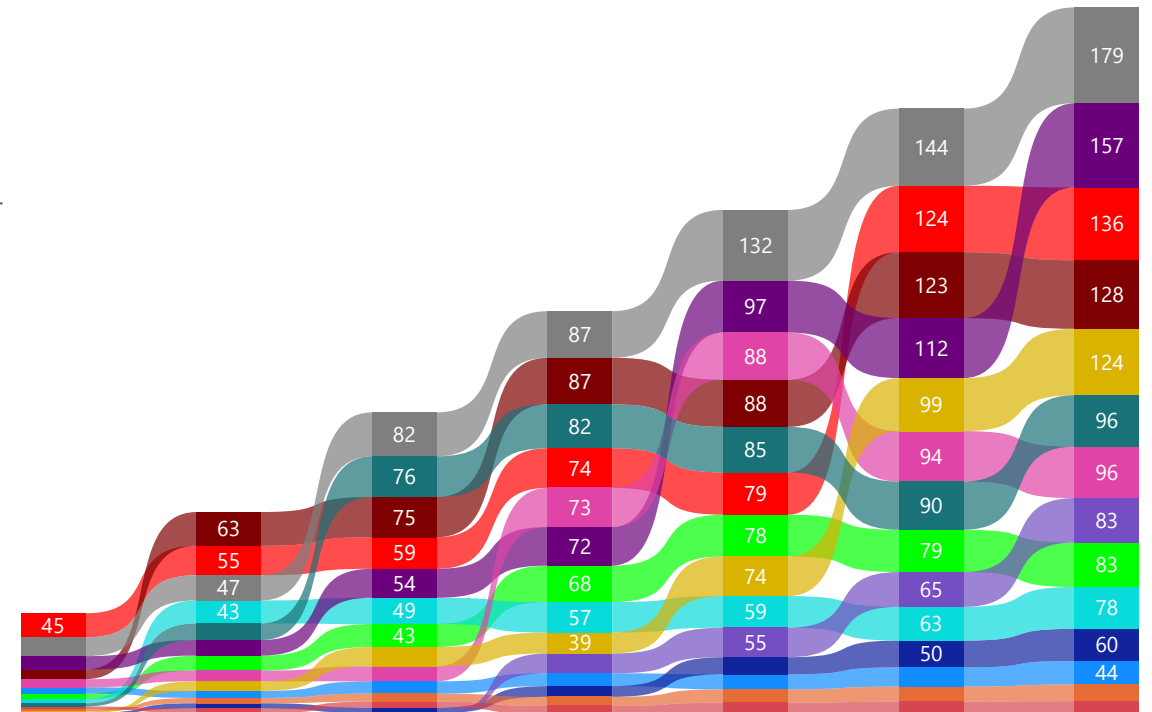

Name	1	2	3	4	5	6	7	8	Total
1 Renate Schär	35	12	35	5	45	12	35		179
2 ↑ Manuel Hobiger	25	4	25	18	25	15	45		157
3 ↓ Alex Feist	45	10	4	15	5	45	12		136
4 ↓ Lakshmi Natarajan	18	45	12	12	1	35	5		128
5 Prakhar Gupta (N)	3	15	18	3	35	25	25		124
6 ↑ Thomas Wälchli	6	25	45	6	3	5	6		96
7 ↓ Markus Klein	15	5	8	45	15	6	2		96
8 ↑ Philipp Rohrer	0	2	0	35	18	10	18		83
9 ↓ Andi Stolz (N)	10	18	15	25	10	1	4		83
10 Girish Chandrasekhar	8	35	6	8	2	4	15		78
11 Dominik Jordan	2	8	0	10	12	18	10		60
12 Angelo Marras	12	1	10	1	4	8	8		44
13 Lars Lehmann (N)	4	6	5	2	8	3	3		31
14 Samuel Felder	5	3	3	4	6	2	1		24

- Alex Feist
- Andi Stolz (N)
- Angelo Marras
- Dominik Jordan
- Girish Chandrasekhar
- Lakshmi Natarajan
- Lars Lehmann (N)
- Manuel Hobiger
- Markus Klein
- Philipp Rohrer
- Prakhar Gupta (N)
- Renate Schär
- Samuel Felder
- Thomas Wälchli

Name	1	%	#	2	%	#	3	%	#	4	%	#	5	%	#	6	%	#	7	%	#	8	%	#	
Alex Feist	19060	90%	1	12140	65%	7 ↓	10260	55%	11 ↓	15680	80%	5 ↑	14140	75%	10 ↓	16920	80%	1 ↑	9980	55%	6 ↓				
Andi Stolz (N)	15600	80%	7	13720	75%	4 ↑	12770	70%	5 ↓	16580	85%	3 ↑	14530	75%	7 ↓	9480	50%	14 ↓	7390	40%	11 ↑				
Angelo Marras	15890	85%	6	10010	55%	14 ↓	12560	70%	7 ↑	11040	60%	14 ↓	13920	75%	11 ↑	12830	70%	8 ↑	9050	50%	8 →				
Dominik Jordan	11080	60%	13	12040	65%	8 ↑	0	0%	13 ↓	15070	80%	7 ↑	15150	80%	6 ↑	14630	75%	4 ↑	9160	50%	7 ↓				
Girish Chandrasekhar	15350	80%	8	14630	75%	2 ↑	10570	60%	9 ↓	14900	80%	8 ↑	11380	60%	13 ↓	12010	65%	11 ↑	10180	55%	5 ↑				
Lakshmi Natarajan	16230	80%	4	16780	80%	1 ↑	12720	70%	6 ↓	15170	80%	6 →	10970	60%	14 ↓	16800	90%	2 ↑	8070	45%	10 ↓				
Lars Lehmann (N)	13030	70%	11	11810	65%	9 ↑	10490	60%	10 ↓	11320	60%	13 ↓	14370	75%	8 ↑	11740	65%	12 ↓	7250	40%	12 →				
Manuel Hobiger	16280	85%	3	10900	60%	11 ↓	13370	75%	3 ↑	16330	85%	4 ↓	16210	85%	3 ↑	14550	80%	5 ↓	17010	85%	1 ↑				
Markus Klein	16010	85%	5	10910	60%	10 ↓	12060	65%	8 ↑	17990	90%	1 ↑	15160	80%	5 ↓	12390	70%	9 ↓	7090	40%	13 ↓				
Philipp Rohrer	0	0%	14	10340	65%	13 ↑	0	0%	13 →	17690	90%	2 ↑	15410	80%	4 ↓	12890	70%	7 ↓	10390	55%	4 ↑				
Prakhar Gupta (N)	12110	65%	12	13460	70%	5 ↑	13270	70%	4 ↑	11640	60%	12 ↓	16450	85%	2 ↑	15330	80%	3 ↓	13150	70%	3 →				
Renate Schär	16340	85%	2	12150	65%	6 ↓	14790	80%	2 ↑	14130	75%	10 ↓	17810	85%	1 ↑	13900	75%	6 ↓	15440	80%	2 ↑				
Samuel Felder	13470	75%	10	10870	60%	12 ↓	8610	50%	12 →	13020	70%	11 ↑	14290	75%	9 ↑	10530	60%	13 ↓	5440	30%	14 ↓				
Thomas Wälchli	13590	75%	9	14080	90%	3 ↑	18220	90%	1 ↑	14370	85%	9 ↓	12710	70%	12 ↓	12200	70%	10 ↑	9030	55%	9 ↑