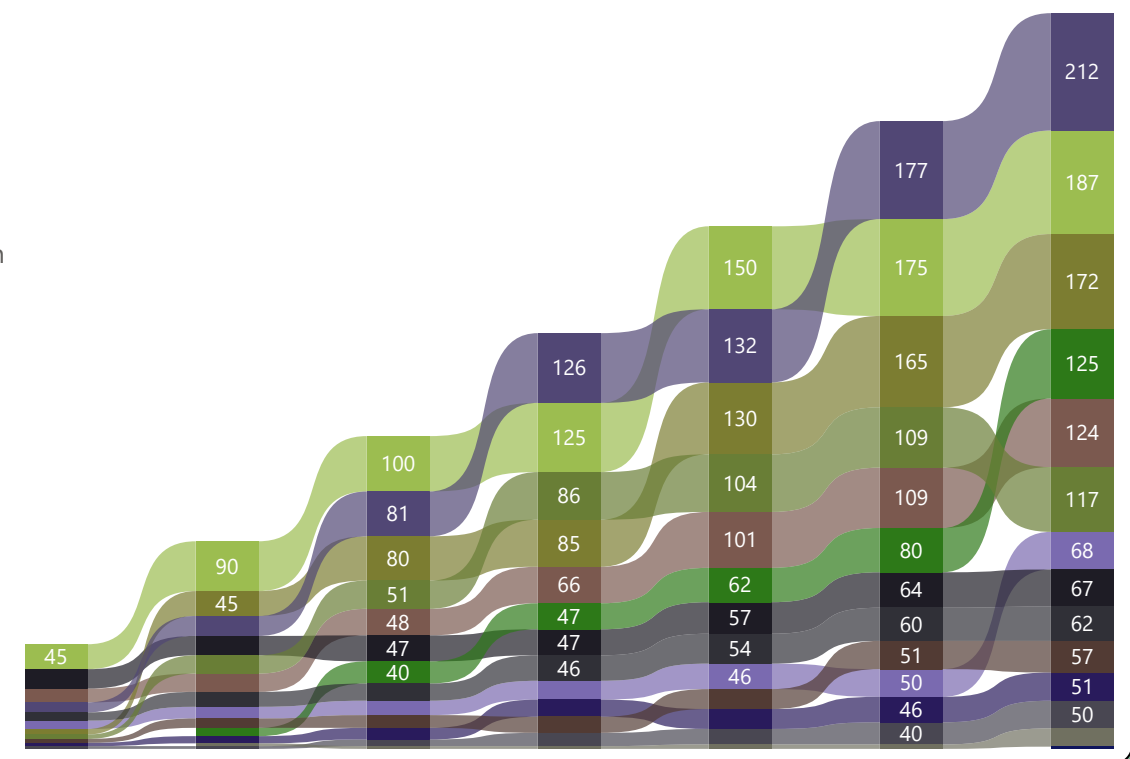

Name	1	2	3	4	5	6	7	8	Total
1 Raphael Zemp (A)	18	18	45	45	6	45	35		212
2 Christine Ryser (A)	45	45	10	25	25	25	12		187
3 Martin Kumli	10	35	35	5	45	35	7		172
4 ↑ Martina Krebs (A)	0	15	25	7	15	18	45		125
5 Clarissa Imoberdorf	25	8	15	18	35	8	15		124
6 ↓ Séverine Bertholet	8	25	18	35	18	5	8		117
7 ↑ Beatrice Racine	15	6	5	8	12	4	18		68
8 ↓ Manuel Stocker	35	0	12	0	10	7	3		67
9 ↓ Peter Wüthrich	15	12	4	15	8	6	2		62
10 ↓ Steffi Burtschi	7	10	6	6	7	15	6		57
11 Grace Nguyen	6	7	8	10	5	10	5		51
12 Abhijatha Tripti	5	0	7	12	4	12	10		50
13 Hans-Jürg Aeschlimann	0	5	0	0	3	0	25		33
14 Julian Purtschert	0	0	0	0	0	0	4		4
15 Valentin Züsli	0	0	0	0	0	0	0		0

- Abhijatha Tripti
- Beatrice Racine
- Christine Ryser (A)
- Clarissa Imoberdorf
- Grace Nguyen
- Hans-Jürg Aeschlimann
- Julian Purtschert
- Manuel Stocker
- Martin Kumli
- Martina Krebs (A)
- Peter Wüthrich
- Raphael Zemp (A)
- Séverine Bertholet
- Steffi Burtschi
- Valentin Züsli

Name	1	%	#	2	%	#	3	%	#	4	%	#	5	%	#	6	%	#	7	%	#	8	%	#			
Abhijatha Tripti	3950	25%	11	0	0%	12	↓	5920	40%	9	↑	7790	45%	6	↑	7020	40%	12	↓	9180	55%	6	↑	7300	45%	7	↓
Beatrice Racine	8740	50%	5	6480	35%	10	↓	3360	20%	11	↓	6930	40%	8	↑	11010	60%	6	↑	6940	40%	12	↓	8570	50%	4	↑
Christine Ryser (A)	13720	75%	1	10720	60%	1	→	6170	35%	7	↓	9860	55%	3	↑	11600	65%	3	→	10680	60%	3	→	7310	40%	6	↓
Clarissa Imoberdorf	10010	60%	3	7500	45%	8	↓	6450	40%	5	↑	8870	50%	4	↑	12540	70%	2	↑	8170	50%	8	↓	8510	50%	5	↑
Grace Nguyen	6490	40%	10	6950	40%	9	↑	6120	35%	8	↑	7780	45%	7	↑	7550	40%	11	↓	8350	50%	7	↑	6530	40%	11	↓
Hans-Jürg Aeschlimann	0	0%	12	6350	35%	11	↑	0	0%	13	↓	0	0%	12	↑	6270	35%	13	↓	0	0%	13	→	10570	60%	3	↑
Julian Purtschert	0	0%	12	0	0%	12	→	0	0%	13	↓	0	0%	12	↑	0	0%	14	↓	0	0%	13	↑	6490	35%	12	↑
Manuel Stocker	10530	60%	2	0	0%	12	↓	6220	35%	6	↑	0	0%	12	↓	9460	50%	7	↑	8110	45%	9	↓	5410	30%	13	↓
Martin Kumli	8140	45%	7	9470	55%	2	↑	9440	55%	2	→	3550	20%	11	↓	13140	70%	1	↑	11350	65%	2	↓	7210	40%	9	↓
Martina Krebs (A)	0	0%	12	8010	45%	5	↑	8690	50%	3	↑	5360	30%	9	↓	11120	60%	5	↑	10240	60%	4	↑	11630	65%	1	↑
Peter Wüthrich	8740	50%	5	7850	45%	6	↓	2520	15%	12	↓	8720	50%	5	↑	9210	50%	8	↓	7730	45%	10	↓	4520	25%	14	↓
Raphael Zemp (A)	9800	55%	4	8200	45%	4	→	11780	65%	1	↑	14190	75%	1	→	8320	45%	10	↓	11630	65%	1	↑	11540	65%	2	↓
Séverine Bertholet	7250	40%	8	8470	45%	3	↑	7220	40%	4	↓	11040	60%	2	↑	11130	60%	4	↓	7240	40%	11	↓	7270	40%	8	↑
Steffi Burtschi	6500	35%	9	7550	40%	7	↑	5480	30%	10	↓	4770	25%	10	→	8570	45%	9	↑	9360	50%	5	↑	6550	35%	10	↓
Valentin Züsli	0	0%	12	0	0%	12	→	0	0%	13	↓	0	0%	12	↑	0	0%	14	↓	0	0%	13	↑	0	0%	15	↓