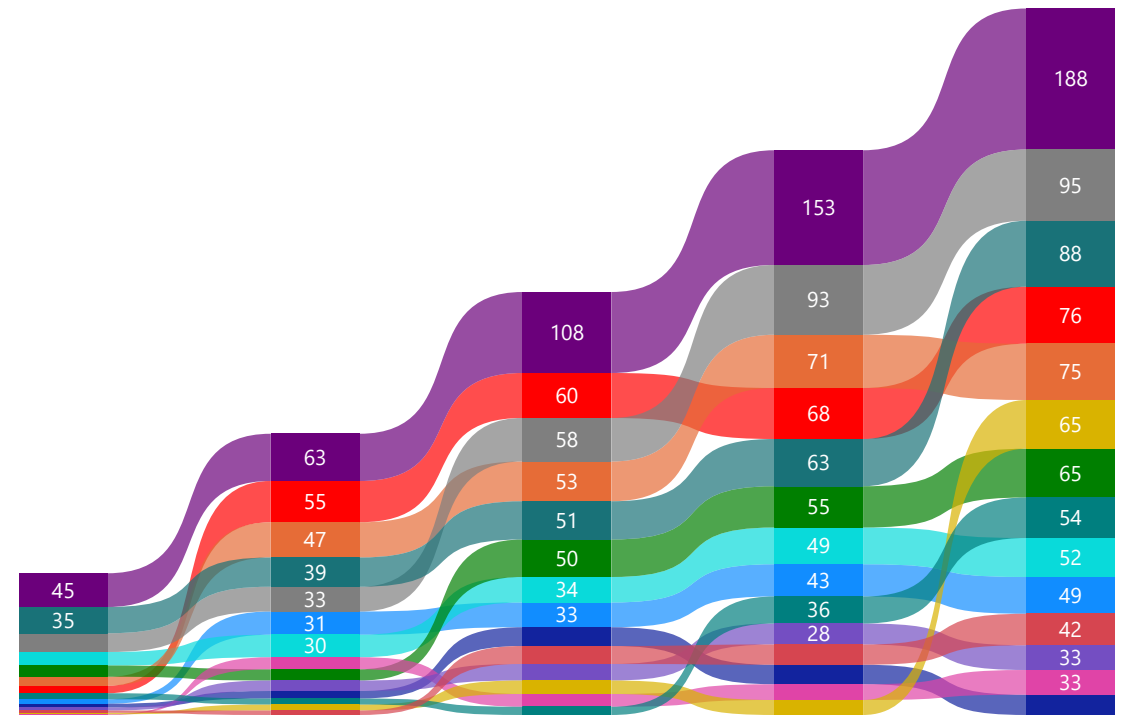

Name	1	2	3	4	5	6	7	8	Total
1 Manuel Hobiger	45	18	45	45	35				188
2 Renate Schär	25	8	25	35	2				95
3 ↑ Thomas Wälchli	35	4	12	12	25				88
4 Alex Feist	10	45	5	8	8				76
5 ↓ Lakshmi Natarajan (M)	12	35	6	18	4				75
6 ↑ Monika Sarbach (N)	2	6	10	2	45				65
7 ↓ Manuel Feer	15	0	35	5	10				65
8 ↑ Prakhar Gupta	8	0	3	25	18				54
9 ↓ Girish Chandrasekhar	18	12	4	15	3				52
10 ↓ Andi Stolz	6	25	2	10	6				49
11 Simon Luck (N)	3	3	18	3	15				42
12 ↑ Markus Klein	1	15	1	4	12				33
13 ↓ Markus Walser	4	10	8	6	5				33
14 ↓ Angelo Marras (N)	5	5	15	1	1				27

- Alex Feist
- Andi Stolz
- Angelo Marras (N)
- Girish Chandrasekhar
- Lakshmi Natarajan (M)
- Manuel Feer
- Manuel Hobiger
- Markus Klein
- Markus Walser
- Monika Sarbach (N)
- Prakhar Gupta
- Renate Schär
- Simon Luck (N)
- Thomas Wälchli

Name	1	%	#	2	%	#	3	%	#	4	%	#	5	%	#	6	%	#	7	%	#	8	%	#	
Alex Feist	14740	75%	7	16190	80%	1	↑	11250	60%	10	↓	14710	75%	8	↑	15710	80%	8	→						
Andi Stolz	14300	75%	9	14870	75%	3	↑	10140	55%	13	↓	16310	85%	7	↑	15200	80%	9	↓						
Angelo Marras (N)	13400	75%	10	11910	65%	10	→	14010	75%	5	↑	10140	55%	14	↓	13600	75%	14	→						
Girish Chandrasekhar	15940	85%	4	14000	75%	6	↓	10770	60%	11	↓	17050	90%	5	↑	14800	80%	12	↓						
Lakshmi Natarajan (M)	15050	80%	6	15400	80%	2	↑	12470	70%	9	↓	17380	85%	4	↑	14850	80%	11	↓						
Manuel Feer	15700	85%	5	0	0%	13	↓	14920	80%	2	↑	13780	75%	10	↓	15770	85%	7	↑						
Manuel Hobiger	19410	95%	1	14280	75%	4	↓	15160	80%	1	↑	21900	100%	1	→	18850	95%	2	↓						
Markus Klein	10880	60%	14	14110	75%	5	↑	9870	55%	14	↓	13100	70%	11	↑	16050	85%	6	↑						
Markus Walser	13300	70%	11	12820	70%	7	↑	13660	75%	8	↓	14360	75%	9	↓	14950	80%	10	↓						
Monika Sarbach (N)	12910	70%	13	12060	65%	9	↑	13780	75%	7	↑	10890	60%	13	↓	19050	95%	1	↑						
Prakhar Gupta	14460	75%	8	0	0%	13	↓	10170	55%	12	↑	17420	85%	3	↑	18050	90%	4	↓						
Renate Schär	16880	90%	3	12800	70%	8	↓	14660	80%	3	↑	19340	90%	2	↑	14550	80%	13	↓						
Simon Luck (N)	13050	75%	12	10930	60%	12	→	14090	75%	4	↑	12860	70%	12	↓	16070	85%	5	↑						
Thomas Wälchli	17010	90%	2	11770	65%	11	↓	13890	80%	6	↑	16690	90%	6	→	18830	90%	3	↑