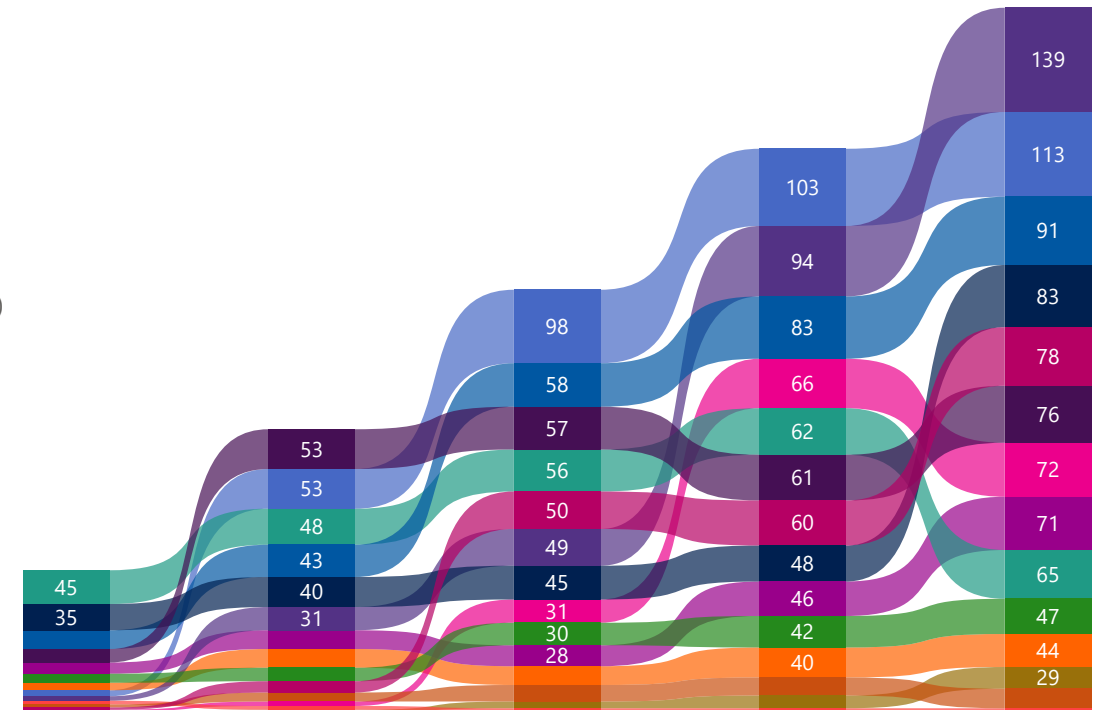

Name	1	2	3	4	5	6	7	8	Total
1 ↑ Dominik Jordan (A)	6	25	18	45	45				139
2 ↓ Andreas Egger (N)	8	45	45	5	10				113
3 Kevin Meier (N)	25	18	15	25	8				91
4 ↑ Paul Roger Ratcliffe	35	5	5	3	35				83
5 ↑ Till Odermatt (N)	3	12	35	10	18				78
6 Thomas Krutzler	18	35	4	4	15				76
7 ↓ Christian Müller	2	4	25	35	6				72
8 ↑ Charlie Sarbach (A)	15	10	3	18	25				71
9 ↓ Hans Minder	45	3	8	6	3				65
10 Kay Wacker	12	6	12	12	5				47
11 Andrin Altherr	10	15	0	15	4				44
12 ↑ Eva Keller (N)	1	2	6	8	12				29
13 ↓ Thomas Bollmann	4	8	10	2	2				26
14 Giorgi Shalamberidze (A)	5	0	0	0	0				5

- Andreas Egger (N)
- Andrin Altherr
- Charlie Sarbach (A)
- Christian Müller
- Dominik Jordan (A)
- Eva Keller (N)
- Giorgi Shalamberidze (A)
- Hans Minder
- Kay Wacker
- Kevin Meier (N)
- Paul Roger Ratcliffe
- Thomas Bollmann
- Thomas Krutzler
- Till Odermatt (N)

Name	1	%	#	2	%	#	3	%	#	4	%	#	5	%	#	6	%	#	7	%	#	8	%	#	
Andreas Egger (N)	12610	70%	8	15960	85%	1	↑	16070	85%	1	→	11720	65%	10	↓	13780	75%	7	↑						
Andrin Altherr	13010	70%	7	12920	70%	5	↑	0	0%	13	↓	13680	75%	5	↑	10830	60%	11	↓						
Charlie Sarbach (A)	15300	80%	5	12500	65%	7	↓	9270	50%	12	↓	14100	75%	4	↑	15180	80%	3	↑						
Christian Müller	10850	60%	13	10970	60%	11	↑	14690	80%	3	↑	16270	85%	2	↑	12540	70%	9	↓						
Dominik Jordan (A)	12010	65%	9	14260	75%	3	↑	13030	70%	4	↓	16380	80%	1	↑	16800	90%	1	→						
Eva Keller (N)	9910	55%	14	10020	55%	13	↑	11980	65%	9	↑	11850	65%	8	↑	13920	75%	6	↑						
Giorgi Shalamberidze (A)	11810	65%	10	0	0%	14	↓	0	0%	13	↑	0	0%	14	↓	0	0%	14	→						
Hans Minder	16550	85%	1	10780	60%	12	↓	12260	70%	8	↑	11780	65%	9	↓	10510	60%	12	↓						
Kay Wacker	13150	75%	6	12070	65%	9	↓	12530	70%	6	↑	13490	75%	6	→	11660	65%	10	↓						
Kevin Meier (N)	15810	80%	3	12940	70%	4	↓	12680	70%	5	↓	14560	75%	3	↑	12930	70%	8	↓						
Paul Roger Ratcliffe	16020	85%	2	11470	60%	10	↓	11440	60%	10	→	9790	55%	12	↓	16700	85%	2	↑						
Thomas Bollmann	11310	60%	11	12290	65%	8	↑	12460	65%	7	↑	9330	50%	13	↓	10330	55%	13	→						
Thomas Krutzler	15310	80%	4	14410	75%	2	↑	9320	50%	11	↓	10080	55%	11	→	14170	75%	5	↑						
Till Odermatt (N)	10930	60%	12	12870	70%	6	↑	15890	85%	2	↑	12030	65%	7	↓	15080	80%	4	↑