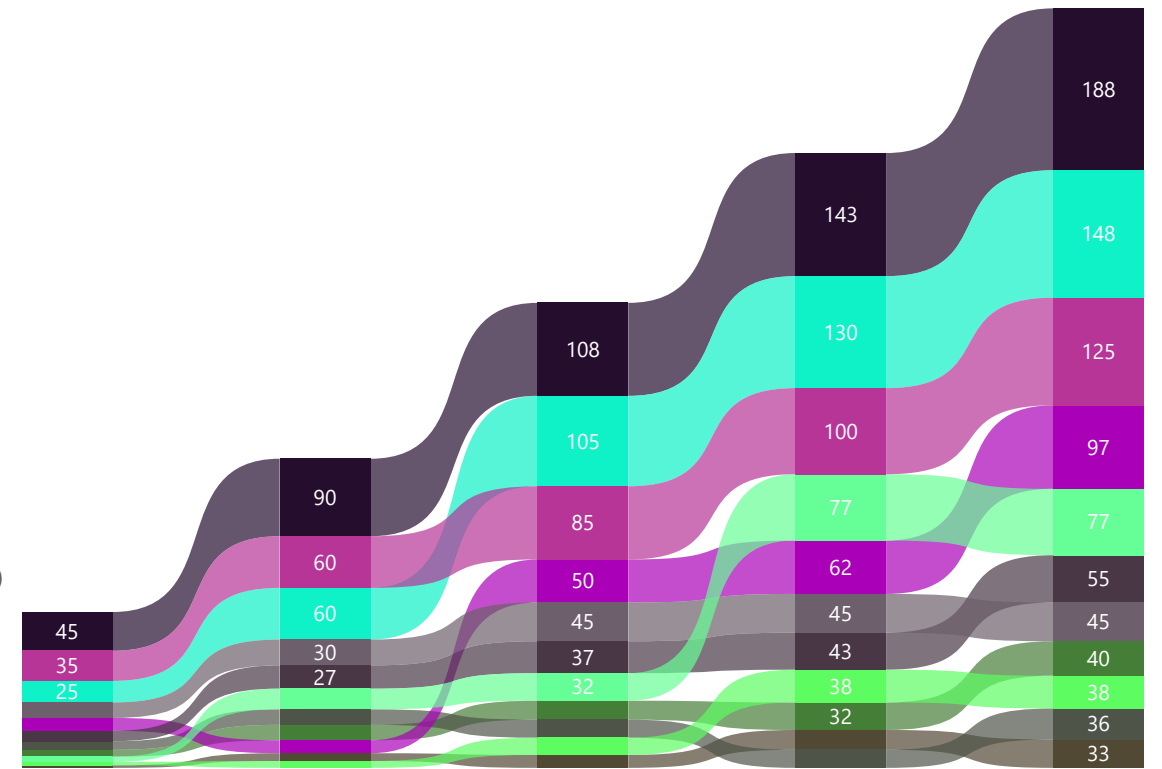

Name	1	2	3	4	5	6	7	8	Total
1 Gian Kamlesh	45	45	18	35	45				188
2 Lukas Schnider (A)	25	35	45	25	18				148
3 Stefan Ulrich	35	25	25	15	25				125
4 ↑ Isabelle Hayoz	15	0	35	12	35				97
5 ↓ René Achterberg (A)	6	18	8	45	0				77
6 ↑ Jann Gadmer	12	15	10	6	12				55
7 ↓ Maria Anthi	18	12	15	0	0				45
8 ↑ Beatrice Epper	8	10	4	10	8				40
9 ↓ Julian Purtschert	4	4	12	18	0				38
10 ↑ Grace Nguyen	10	8	3	0	15				36
11 ↓ Clarissa Imoberdorf	3	6	6	8	10				33
12 Raphael Jaggi	0	0	0	0	0				0
12 Rudolf Kolbe	0	0	0	0	0				0

- Beatrice Epper
- Clarissa Imoberdorf
- Gian Kamlesh
- Grace Nguyen
- Isabelle Hayoz
- Jann Gadmer
- Julian Purtschert
- Lukas Schnider (A)
- Maria Anthi
- Raphael Jaggi
- René Achterberg (A)
- Rudolf Kolbe
- Stefan Ulrich

Name	1	%	#	2	%	#	3	%	#	4	%	#	5	%	#	6	%	#	7	%	#	8	%	#	
Beatrice Epper	7830	50%	8	9490	55%	7	↑	5920	40%	10	↓	5910	40%	7	↑	5300	35%	8	↓						
Clarissa Imoberdorf	4260	25%	11	7860	45%	9	↑	5950	35%	9	→	5110	30%	8	↑	5930	35%	7	↑						
Gian Kamlesh	11250	60%	1	13990	75%	1	→	10860	65%	4	↓	11920	65%	2	↑	12380	70%	1	↑						
Grace Nguyen	8580	50%	7	7960	45%	8	↓	4160	25%	11	↓	0	0%	10	↑	7530	45%	5	↑						
Isabelle Hayoz	9720	70%	5	0	0%	11	↓	11200	75%	2	↑	8840	60%	6	↓	9990	65%	2	↑						
Jann Gadmer	9130	50%	6	10220	55%	5	↑	9030	50%	7	↓	4570	25%	9	↓	6320	35%	6	↑						
Julian Purtschert	7090	40%	10	6600	35%	10	→	9070	50%	6	↑	10990	60%	4	↑	0	0%	9	↓						
Lukas Schnider (A)	10050	55%	3	12300	65%	2	↑	14580	80%	1	↑	11280	60%	3	↓	7980	45%	4	↓						
Maria Anthi	9990	55%	4	10070	55%	6	↓	10150	55%	5	↑	0	0%	10	↓	0	0%	9	↑						
Raphael Jaggi	0	0%	12	0	0%	11	↑	0	0%	12	↓	0	0%	10	↑	0	0%	9	↑						
René Achterberg (A)	7210	40%	9	11130	60%	4	↑	8160	45%	8	↓	12090	65%	1	↑	0	0%	9	↓						
Rudolf Kolbe	0	0%	12	0	0%	11	↑	0	0%	12	↓	0	0%	10	↑	0	0%	9	↑						
Stefan Ulrich	10780	60%	2	11150	60%	3	↓	11090	60%	3	→	10800	60%	5	↓	9760	55%	3	↑