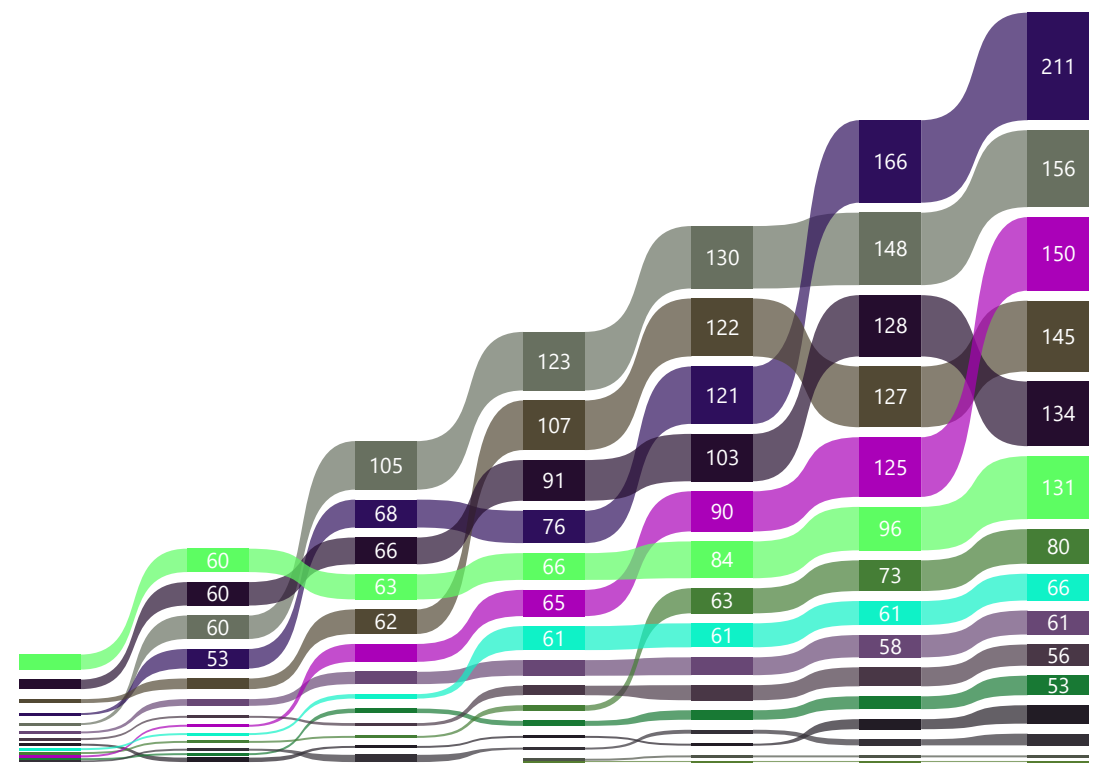

Name	1	2	3	4	5	6	7	8	Total
1 André Grossenbacher (N)	18	35	15	8	45	45	45		211
2 Alan Marquês (A)	15	45	45	18	7	18	8		156
3 ↑ Raphael Zemp (A)	5	10	35	15	25	35	25		150
4 Luc Gurtner (N)	25	12	25	45	15	5	18		145
5 ↓ Michael Röthlin	35	25	6	25	12	25	6		134
6 Silvia Maissen	45	15	3	3	18	12	35		131
7 Karin Dincic-Walcher	6	8	4	10	35	10	7		80
8 Thomas Tschumi	7	7	12	35	0	0	5		66
9 Grace Nguyen (A)	12	18	10	6	4	8	3		61
10 Séverine Bertholet	10	6	7	12	10	7	4		56
11 Daniela von Arx	4	4	18	1	8	6	12		53
12 Brigitte Frutiger	8	0	8	5	0	15	15		51
13 Elena Riebli (N)	3	5	5	7	5	4	10		39
14 Raphael Jaggi	0	0	0	4	6	0	0		10
15 Clarissa Imoberdorf	0	0	0	2	0	0	0		2

- Alan Marquês (A)
- André Grossenbacher (N)
- Brigitte Frutiger
- Clarissa Imoberdorf
- Daniela von Arx
- Elena Riebli (N)
- Grace Nguyen (A)
- Karin Dincic-Walcher
- Luc Gurtner (N)
- Michael Röthlin
- Raphael Jaggi
- Raphael Zemp (A)
- Séverine Bertholet
- Silvia Maissen
- Thomas Tschumi

Name	1	%	#	2	%	#	3	%	#	4	%	#	5	%	#	6	%	#	7	%	#	8	%	#			
Alan Marquês (A)	9290	55%	5	12700	70%	1	↑	14100	75%	1	→	7970	45%	4	↓	5890	35%	9	↓	8620	50%	4	↑	8540	50%	8	↓
André Grossenbacher (N)	9660	55%	4	12570	65%	2	↑	10950	60%	5	↓	6160	35%	8	↓	10580	60%	1	↑	11990	65%	1	→	13460	70%	1	→
Brigitte Frutiger	7730	50%	8	0	0%	13	↓	9430	55%	8	↑	4630	30%	11	↓	0	0%	13	↓	6850	40%	5	↑	10330	65%	5	→
Clarissa Imoberdorf	0	0%	14	0	0%	13	↑	0	0%	14	↓	3420	20%	14	→	0	0%	13	↑	0	0%	13	→	0	0%	14	↓
Daniela von Arx	5740	35%	12	5260	30%	12	→	10970	65%	4	↑	3270	20%	15	↓	6860	45%	8	↑	4040	25%	10	↓	9400	55%	6	↑
Elena Riebli (N)	5590	35%	13	6800	40%	11	↑	6260	35%	11	→	5380	30%	9	↑	5330	30%	11	↓	3460	20%	12	↓	8620	50%	7	↑
Grace Nguyen (A)	8790	50%	6	10490	60%	4	↑	9460	55%	7	↓	5140	30%	10	↓	4270	25%	12	↓	5430	30%	8	↑	5970	35%	13	↓
Karin Dincic-Walcher	6840	40%	10	7740	45%	8	↑	5410	30%	12	↓	6430	35%	7	↑	10410	60%	2	↑	6140	35%	7	↓	8530	50%	9	↓
Luc Gurtner (N)	11370	65%	3	8290	45%	6	↓	11990	65%	3	↑	10070	55%	1	↑	8400	50%	5	↓	3490	20%	11	↓	10650	60%	4	↑
Michael Röthlin	11950	70%	2	10980	65%	3	↓	6440	35%	10	↓	9210	55%	3	↑	8130	45%	6	↓	10030	60%	3	↑	8120	45%	10	↓
Raphael Jaggi	0	0%	14	0	0%	13	↑	0	0%	14	↓	4230	30%	12	↑	5790	40%	10	↑	0	0%	13	↓	0	0%	14	↓
Raphael Zemp (A)	6050	35%	11	8020	45%	7	↑	12600	70%	2	↑	7800	45%	5	↓	9690	55%	3	↑	10510	60%	2	↑	11460	65%	3	↓
Séverine Bertholet	8680	50%	7	7130	40%	10	↓	8890	50%	9	↑	7050	40%	6	↑	7950	45%	7	↓	5320	30%	9	↓	7720	45%	12	↓
Silvia Maissen	13670	80%	1	9140	55%	5	↓	4910	30%	13	↓	4020	25%	13	→	8710	55%	4	↑	6560	40%	6	↓	12220	75%	2	↑
Thomas Tschumi	7240	45%	9	7360	40%	9	→	10880	60%	6	↑	9680	55%	2	↑	0	0%	13	↓	0	0%	13	→	8000	45%	11	↑