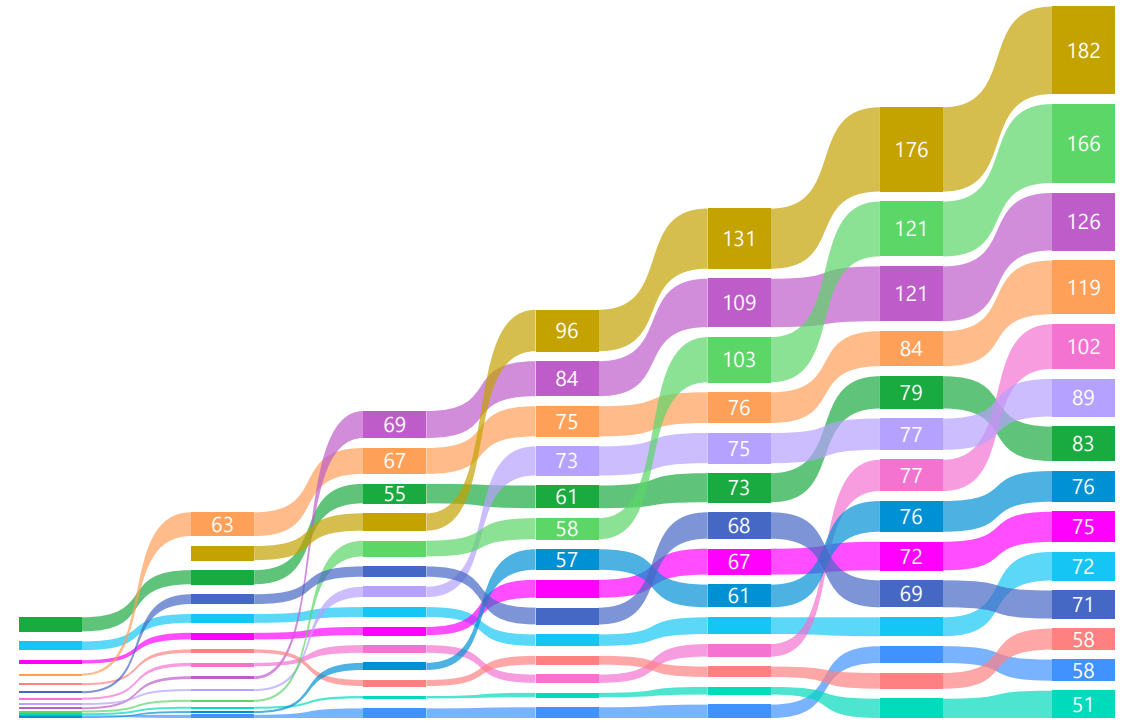

Name	1	2	3	4	5	6	7	8	Total
1 Renato Carlotti (A)	0	45	6	45	35	45	6		182
2 Thomas Bollmann	5	8	35	10	45	18	45		166
3 Patrick Kreis	6	18	45	15	25	12	5		126
4 Manuel Feer (A)	18	45	4	8	1	8	35		119
5 ↑ Paul Roger Ratcliffe (N)	10	15	8	1	8	35	25		102
6 ↑ Philippe Steiner (A)	8	12	18	35	2	2	12		89
7 ↓ Andi Stolz	45	0	10	6	12	6	4		83
8 Thomas Wälchli	2	5	25	25	4	15	0		76
9 Daniel Kunz	25	6	3	18	15	5	3		75
10 ↑ Carl Drechsel (N)	35	0	2	3	10	4	18		72
11 ↓ Tobias Specht	12	25	1	12	18	1	2		71
12 David Schärli (N)	3	3	12	2	5	25	8		58
13 Richard Lattmann (N)	15	10	5	5	3	10	10		58
14 Roger Schneble	4	4	15	4	6	3	15		51

- Andi Stolz
- Carl Drechsel (N)
- Daniel Kunz
- David Schärli (N)
- Manuel Feer (A)
- Patrick Kreis
- Paul Roger Ratcliffe (N)
- Philippe Steiner (A)
- Renato Carlotti (A)
- Richard Lattmann (N)
- Roger Schneble
- Thomas Bollmann
- Thomas Wälchli
- Tobias Specht

Name	1	%	#	2	%	#	3	%	#	4	%	#	5	%	#	6	%	#	7	%	#	8	%	#			
Andi Stolz	14900	75%	1	0	0%	13	↓	14160	75%	7	↑	10390	55%	9	↓	11710	65%	6	↑	9120	50%	9	↓	11910	65%	11	↓
Carl Drechsel (N)	14140	75%	2	0	0%	13	↓	10090	55%	13	→	9040	50%	12	↑	11110	65%	7	↑	9020	50%	11	↓	14200	80%	4	↑
Daniel Kunz	13730	75%	3	10970	60%	9	↓	11800	65%	12	↓	11900	65%	4	↑	11790	65%	5	↓	9040	50%	10	↓	10270	55%	12	↓
David Schärli (N)	7970	50%	12	9070	50%	12	→	14210	80%	6	↑	9010	50%	13	↓	9270	55%	10	↑	12630	70%	3	↑	12710	70%	8	↓
Manuel Feer (A)	13550	75%	4	15830	85%	1	↑	12410	70%	11	↓	10550	60%	8	↑	6980	40%	14	↓	9620	55%	8	↑	15520	85%	2	↑
Patrick Kreis	10560	60%	9	13280	75%	4	↑	17050	85%	1	↑	11440	65%	5	↓	11880	70%	3	↑	9780	55%	6	↓	12240	70%	10	↓
Paul Roger Ratcliffe (N)	11040	60%	7	12950	70%	5	↑	12980	70%	8	↓	7300	40%	14	↓	10860	60%	8	↑	12810	70%	2	↑	15070	80%	3	↓
Philippe Steiner (A)	10610	60%	8	11960	65%	6	↑	15920	80%	4	↑	12830	70%	2	↑	8020	45%	13	↓	7270	40%	13	→	13700	75%	6	↑
Renato Carlotti (A)	0	0%	14	15830	90%	1	↑	12810	70%	9	↓	13450	75%	1	↑	12650	70%	2	↓	14100	80%	1	↑	12600	70%	9	↓
Richard Lattmann (N)	12650	70%	5	11270	65%	7	↓	12530	70%	10	↓	9660	60%	10	→	8400	45%	12	↓	9760	55%	7	↑	13190	70%	7	→
Roger Schneble	9780	55%	11	9230	50%	11	→	15380	80%	5	↑	9510	55%	11	↓	9660	55%	9	↑	8000	45%	12	↓	13750	75%	5	↑
Thomas Bollmann	10150	55%	10	11070	60%	8	↑	16570	80%	2	↑	10960	60%	7	↓	13890	75%	1	↑	10980	60%	4	↓	16040	85%	1	↑
Thomas Wälchli	7820	45%	13	9250	55%	10	↑	16280	85%	3	↑	12250	75%	3	→	9170	55%	11	↓	10430	60%	5	↑	0	0%	14	↓
Tobias Specht	11140	65%	6	14640	80%	3	↑	9880	55%	14	↓	11230	65%	6	↑	11800	65%	4	↑	6840	40%	14	↓	8080	50%	13	↑