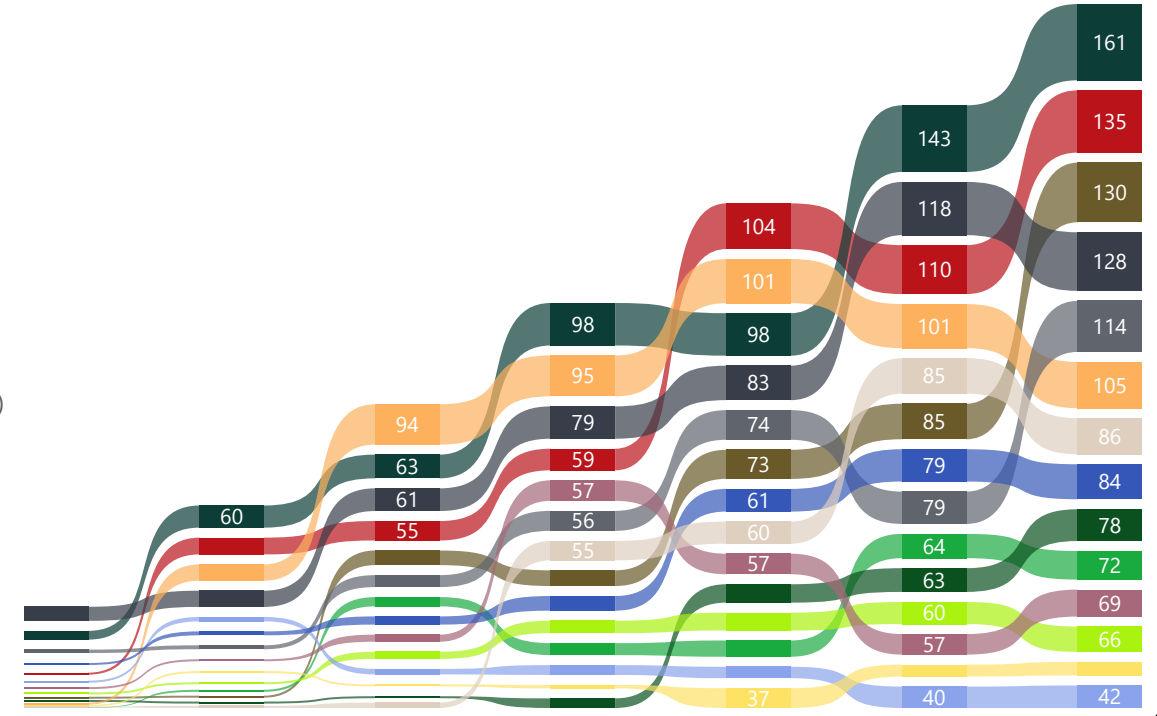

Name	1	2	3	4	5	6	7	8	Total
1 Eva Keller	35	25	3	35	0	45	18		161
2 ↑ Daniel Hasler	15	35	5	4	45	6	25		135
3 ↑ Andreas Egger	6	5	35	2	25	12	45		130
4 ↓ Lucas Orellano	45	4	12	18	4	35	10		128
5 ↑ Monika Sarbach (N)	25	1	15	15	18	5	35		114
6 ↓ Melk von Flüe	4	45	45	1	6	0	4		105
7 ↓ Tizian Zumthurm	2	2	6	45	5	25	1		86
8 Till Odermatt (N)	18	8	8	12	15	18	5		84
9 ↑ Hans Minder (A)	5	3	4	6	35	10	15		78
10 ↓ Barbara Fritschi	1	10	25	5	8	15	8		72
11 ↑ Regina Markert (N)	10	12	10	25	0	0	12		69
12 ↓ Michael Sauer	8	6	18	10	10	8	6		66
13 Patrick Zellweger	3	18	1	3	12	4	3		44
14 Nicole Büchi (N)	12	15	2	8	3	0	2		42

- Andreas Egger
- Barbara Fritschi
- Daniel Hasler
- Eva Keller
- Hans Minder (A)
- Lucas Orellano
- Melk von Flüe
- Michael Sauer
- Monika Sarbach (N)
- Nicole Büchi (N)
- Patrick Zellweger
- Regina Markert (N)
- Till Odermatt (N)
- Tizian Zumthurm

Name	1	%	#	2	%	#	3	%	#	4	%	#	5	%	#	6	%	#	7	%	#	8	%	#			
Andreas Egger	11360	65%	9	11550	65%	10	↓	15360	80%	2	↑	7220	40%	13	↓	11690	65%	3	↑	8870	50%	6	↓	16820	90%	1	↑
Barbara Fritschi	7930	45%	14	12540	65%	7	↑	13610	75%	3	↑	8740	50%	10	↓	9820	55%	8	↑	9860	55%	5	↑	12050	65%	8	↓
Daniel Hasler	12320	70%	5	14860	80%	2	↑	11750	65%	10	↓	7750	45%	11	↓	15100	85%	1	↑	7140	40%	9	↓	14410	80%	3	↑
Eva Keller	13410	75%	2	14690	80%	3	↓	10960	60%	12	↓	10880	60%	2	↑	0	0%	13	↓	10970	60%	1	↑	14080	75%	4	↓
Hans Minder (A)	11150	65%	10	10640	60%	12	↓	11360	65%	11	↑	9780	55%	9	↑	12650	75%	2	↑	7550	45%	7	↓	13730	75%	5	↑
Lucas Orellano	13710	75%	1	11340	60%	11	↓	12730	70%	6	↑	10750	60%	4	↑	9010	50%	11	↓	10890	60%	2	↑	12070	65%	7	↓
Melk von Flüe	10960	60%	11	15110	80%	1	↑	16930	80%	1	→	6500	35%	14		9800	55%	9	↑	0	0%	12	↓	10680	60%	11	↑
Michael Sauer	11580	65%	8	11910	65%	9	↓	13070	70%	4	↑	10330	55%	7	↓	9850	55%	7	→	7240	40%	8	↓	11720	65%	9	↓
Monika Sarbach (N)	13300	75%	3	8890	50%	14	↓	12940	70%	5	↑	10740	60%	5	→	11600	65%	4	↑	5410	30%	10	↓	14460	75%	2	↑
Nicole Büchi (N)	12190	70%	6	14080	75%	5	↑	9850	55%	13	↓	9790	55%	8	↑	8650	50%	12	↓	0	0%	12	→	8660	50%	13	↓
Patrick Zellweger	10890	60%	12	14470	75%	4	↑	8340	45%	14	↓	7270	40%	12	↑	10290	60%	6	↑	5360	30%	11	↓	10070	55%	12	↓
Regina Markert (N)	11650	65%	7	13070	70%	6	↑	11920	65%	7	↓	10870	60%	3	↑	0	0%	13	↓	0	0%	12	↑	12280	65%	6	↑
Till Odermatt (N)	13000	75%	4	12360	65%	8	↓	11870	65%	8	→	10510	60%	6	↑	10460	60%	5	↑	10460	60%	4	↑	11610	65%	10	↓
Tizian Zumthurm	9670	55%	13	10440	55%	13	→	11800	65%	9	↑	10980	60%	1	↑	9210	55%	10	↓	10560	60%	3	↑	8020	45%	14	↓