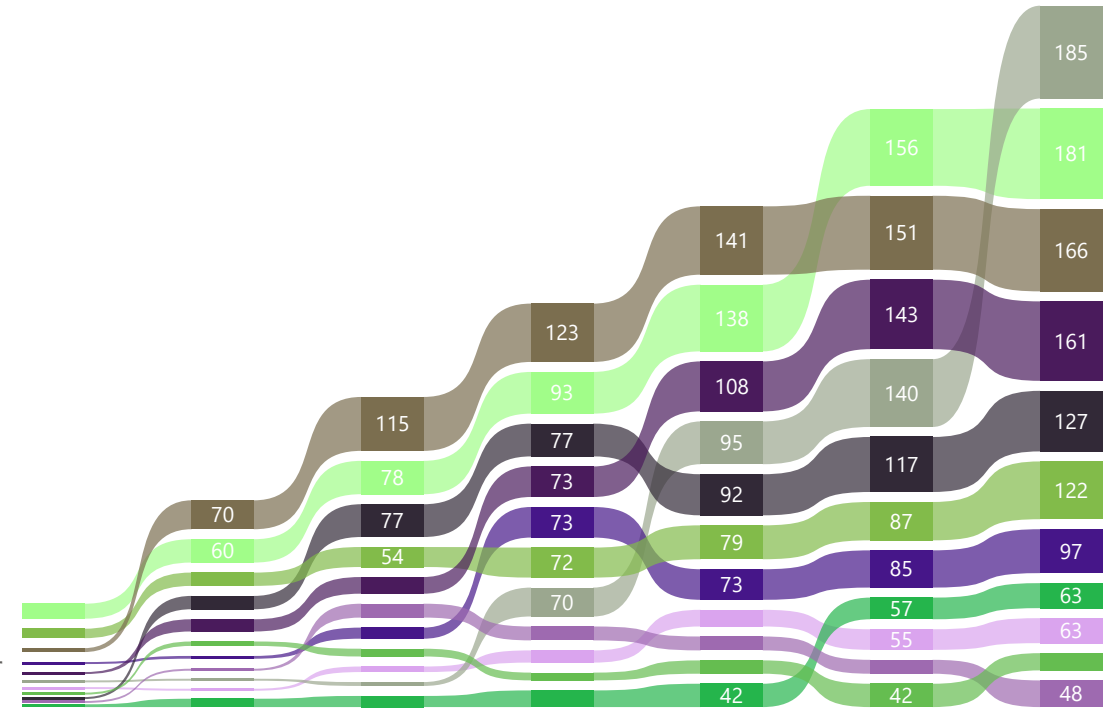

Name	1	2	3	4	5	6	7	8	Total
1 ↑ Hervé Laville	12	6	7	45	25	45	45		185
2 ↓ Bettina Loos Gadmer	45	15	18	15	45	18	25		181
3 ↓ Theo Stalder (A)	25	45	45	8	18	10	15		166
4 ↓ Therese Elisabeth Müller	15	25	8	25	35	35	18		161
5 Lukas Heutschi (A)	7	35	35	0	15	25	10		127
6 Marco Gadmer	35	7	12	18	7	8	35		122
7 Janick Wetterwald	18	5	15	35	0	12	12		97
8 Martina Rohrer	5	10	5	10	12	15	6		63
9 Beatrice Epper	10	8	10	12	8	7	8		63
10 ↑ Roger Scherrer	8	18	6	0	10	0	7		49
11 ↓ Rahel Püschel	6	12	25	0	0	0	5		48
12 Beat Steiner (N)	0	0	0	0	0	0	0		0
12 Daniel Abächerli	0	0	0	0	0	0	0		0
12 Dunja Wüthrich	0	0	0	0	0	0	0		0
12 Patrik Schär (A)	0	0	0	0	0	0	0		0

- Beat Steiner (N)
- Beatrice Epper
- Bettina Loos Gadmer
- Daniel Abächerli
- Dunja Wüthrich
- Hervé Laville
- Janick Wetterwald
- Lukas Heutschi (A)
- Marco Gadmer
- Martina Rohrer
- Patrik Schär (A)
- Rahel Püschel
- Roger Scherrer
- Theo Stalder (A)
- Therese Elisabeth Müller

Name	1	%	#	2	%	#	3	%	#	4	%	#	5	%	#	6	%	#	7	%	#	8	%	#			
Beat Steiner (N)	0	0%	12	0	0%	12	→	0	0%	12	→	0	0%	10	↓	0	0%	10	→	0	0%	12	↓				
Beatrice Epper	8150	55%	7	5890	35%	8	↓	7990	50%	7	↑	5590	35%	6	↑	5880	45%	8	↓	2920	20%	9	↓	6910	45%	8	↑
Bettina Loos Gadmer	11280	65%	1	7130	40%	5	↓	9010	50%	4	↑	6350	35%	5	↓	10560	60%	1	↑	6010	35%	4	↓	9940	55%	3	↑
Daniel Abächerli	0	0%	12	0	0%	12	→	0	0%	12	→	0	0%	9	↑	0	0%	10	↓	0	0%	10	→	0	0%	12	↓
Dunja Wüthrich	0	0%	12	0	0%	12	→	0	0%	12	→	0	0%	9	↑	0	0%	10	↓	0	0%	10	→	0	0%	12	↓
Hervé Laville	9350	55%	6	4600	25%	10	↓	7140	40%	9	↑	9120	50%	1	↑	9500	55%	3	↓	8220	45%	1	↑	10560	60%	1	→
Janick Wetterwald	10690	65%	4	4520	25%	11	↓	8820	50%	5	↑	8000	45%	2	↑	0	0%	10	↓	5250	30%	6	↑	7420	40%	6	→
Lukas Heutschi (A)	8020	45%	9	11060	60%	2	↑	12200	65%	2	→	0	0%	9	↓	8460	50%	5	↑	7130	40%	3	↑	7220	40%	7	↓
Marco Gadmer	11220	60%	2	5610	30%	9	↓	8400	45%	6	↑	6450	35%	4	↑	4200	25%	9	↓	4570	25%	8	↑	9960	55%	2	↑
Martina Rohrer	4490	25%	11	6070	35%	7	↑	3650	20%	11	↓	4510	25%	7	↑	7260	45%	6	↑	5590	35%	5	↑	6070	35%	10	↓
Patrik Schär (A)	0	0%	12	0	0%	12	→	0	0%	12	→	0	0%	9	↑	0	0%	10	↓	0	0%	10	→	0	0%	12	↓
Rahel Püschel	5560	35%	10	7080	40%	6	↑	9130	60%	3	↑	0	0%	9	↓	0	0%	10	↓	0	0%	10	→	3770	25%	11	↓
Roger Scherrer	8080	45%	8	7310	40%	4	↑	6380	35%	10	↓	0	0%	9	↑	6170	35%	7	↑	0	0%	10	↓	6540	35%	9	↑
Theo Stalder (A)	11100	70%	3	11250	65%	1	↑	13010	75%	1	→	3940	25%	8	↓	8480	50%	4	↑	5000	30%	7	↓	8030	50%	5	↑
Therese Elisabeth Müller	9520	55%	5	8950	50%	3	↑	7290	40%	8	↓	6840	40%	3	↑	10440	60%	2	↑	8070	45%	2	→	8900	50%	4	↓