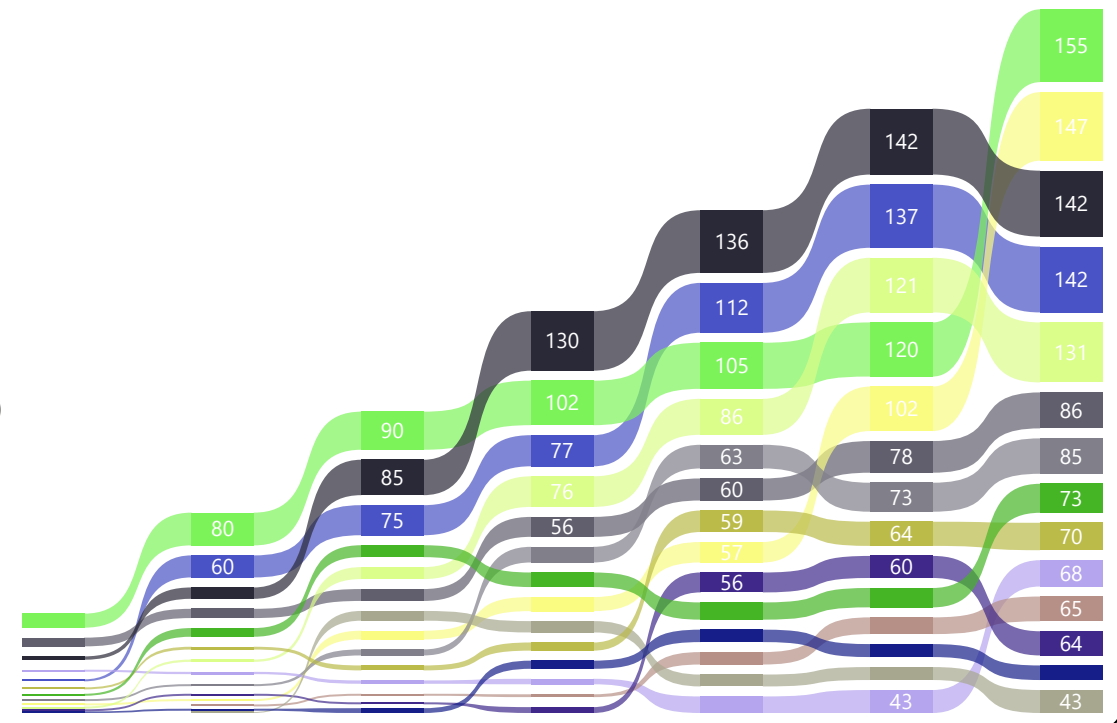

Name	1	2	3	4	5	6	7	8	Total
1 ↑ Charlie Sarbach	45	35	10	12	3	15	35		155
2 ↑ Carsten Köllmann (A)	6	4	25	10	12	45	45		147
3 ↓ Niklaus Brunner	25	15	45	45	6	6	0		142
4 ↓ Andreas Vetter	15	45	15	2	35	25	5		142
5 ↓ Lili Ninova	5	18	18	35	10	35	10		131
6 Armin Riebli	35	1	5	15	4	18	8		86
7 Claude Anthamatten	8	10	12	18	15	10	12		85
8 ↑ Simon Hodel	10	25	6	5	5	4	18		73
9 ↓ Peter Nydegger (N)	12	12	4	6	25	5	6		70
10 ↑ Julian Steiner (A)	18	5	2	4	2	12	25		68
11 Manuel Blamauer (N)	0	8	8	8	18	8	15		65
12 ↓ Manuela Schwegler (N)	4	6	1	0	45	4	4		64
13 ↑ Mihajlo Nenad (N)	3	3	3	25	8	1	3		46
14 ↓ Martina Krebs (N)	0	2	35	3	1	2	0		43

- Andreas Vetter
- Armin Riebli
- Carsten Köllmann (A)
- Charlie Sarbach
- Claude Anthamatten
- Julian Steiner (A)
- Lili Ninova
- Manuel Blamauer (N)
- Manuela Schwegler (N)
- Martina Krebs (N)
- Mihajlo Nenad (N)
- Niklaus Brunner
- Peter Nydegger (N)
- Simon Hodel

Name	1	%	#	2	%	#	3	%	#	4	%	#	5	%	#	6	%	#	7	%	#	8	%	#
Andreas Vetter	10880	60%	5	13090	65%	1	12710	70%	5	5330	30%	13	11320	65%	2	10630	60%	3	10730	60%	10			
Armin Riebli	11720	65%	2	5570	30%	14	11210	60%	10	9230	50%	5	7960	45%	11	10020	55%	4	10990	60%	8			
Carsten Köllmann (A)	9080	55%	9	7140	40%	11	12970	70%	3	8240	45%	7	9600	55%	6	13840	75%	1	14350	80%	1			
Charlie Sarbach	14000	75%	1	11800	65%	2	12220	65%	7	9120	50%	6	7880	45%	12	9950	55%	5	13470	75%	2			
Claude Anthamatten	9510	55%	8	10240	60%	7	12550	70%	6	9370	55%	4	10080	60%	5	9110	55%	7	11940	70%	6			
Julian Steiner (A)	10970	65%	4	7180	40%	10	9130	50%	13	7070	40%	11	7870	45%	13	9540	55%	6	13450	75%	3			
Lili Ninova	8450	55%	10	10920	65%	4	12870	75%	4	10250	65%	2	9380	60%	7	10680	65%	2	11340	70%	7			
Manuel Blamauer (N)	0	0%	13	9610	55%	8	11710	65%	8	8110	45%	8	10390	60%	4	8670	50%	8	12550	70%	5			
Manuela Schwegler (N)	6550	40%	11	7310	40%	9	7200	40%	14	0	0%	14	12210	70%	1	7230	40%	11	10300	60%	11			
Martina Krebs (N)	0	0%	13	6120	35%	13	14260	75%	2	6150	35%	12	7020	40%	14	5970	35%	13	0	0%	13			
Mihajlo Nenad (N)	5380	35%	12	6960	40%	12	9550	55%	12	9520	60%	3	9270	55%	8	4270	25%	14	9830	60%	12			
Niklaus Brunner	11380	65%	3	10710	60%	5	15190	80%	1	10430	60%	1	8270	50%	9	7850	45%	9	0	0%	13			
Peter Nydegger (N)	10640	65%	6	10700	60%	6	9590	55%	11	7630	45%	9	10740	65%	3	7490	45%	10	10830	65%	9			
Simon Hodel	10300	60%	7	11020	60%	3	11510	65%	9	7110	40%	10	8260	50%	10	7230	40%	11	13380	75%	4