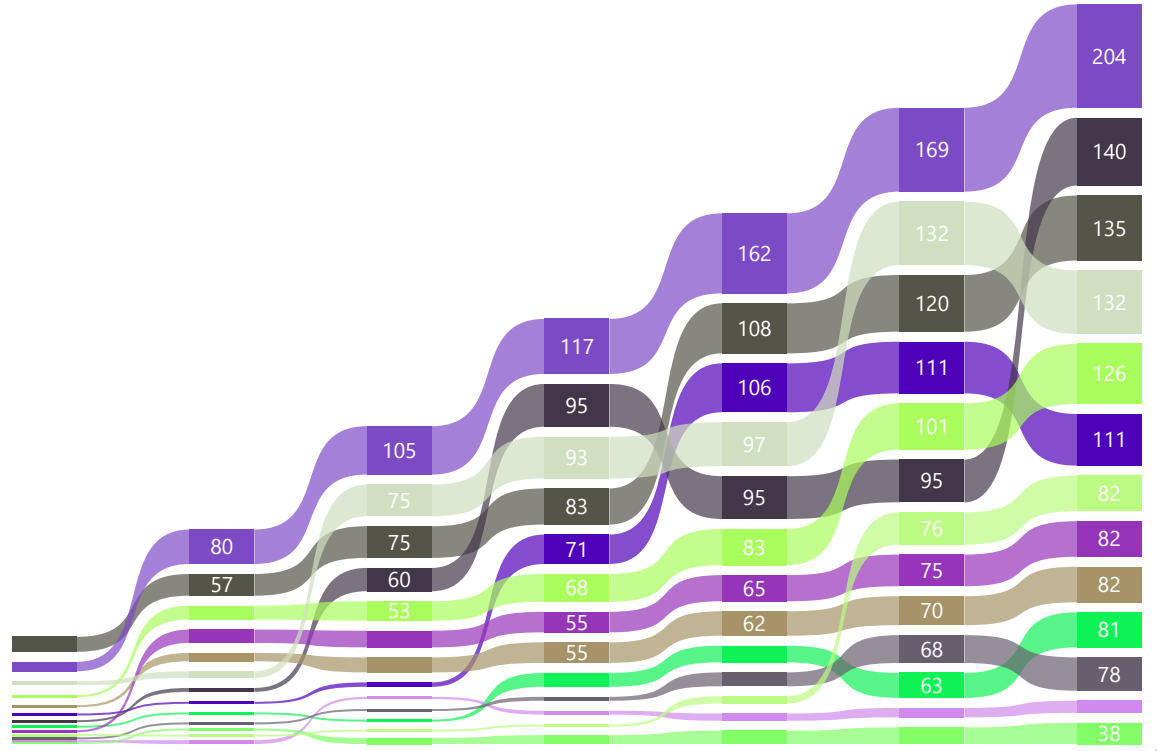

Name	1	2	3	4	5	6	7	8	Total
1 Reto Ghezzi (A)	35	45	25	12	45	7	35		204
2 ↑ Christine Ryser	10	15	35	35	0	0	45		140
3 Annatina Reinhard	45	12	18	8	25	12	15		135
4 ↓ Ramon Lock	25	5	45	18	4	35	0		132
5 Denise Feer	18	25	10	15	15	18	25		126
6 ↓ Annkathrin Schmidli	12	7	7	45	35	5	0		111
7 Sandro Pichler	6	4	5	4	12	45	6		82
8 Philipp Küng	7	35	6	7	10	10	7		82
9 Lukas Schnider (A)	15	18	12	10	7	8	12		82
10 ↑ Isabelle Hayoz	8	10	0	25	5	15	18		81
11 ↓ Roland Bäbi	5	6	8	6	18	25	10		78
12 Judith Pfister	4	3	15	3	6	4	5		40
13 Julian Purtschert	3	8	0	5	8	6	8		38
14 Joël Prêtre	0	0	0	0	0	0	0		0
14 Sarah Kuhn (A)	0	0	0	0	0	0	0		0

- Annatina Reinhard
- Annkathrin Schmidli
- Christine Ryser
- Denise Feer
- Isabelle Hayoz
- Joël Prêtre
- Judith Pfister
- Julian Purtschert
- Lukas Schnider (A)
- Philipp Küng
- Ramon Lock
- Reto Ghezzi (A)
- Roland Bäbi
- Sandro Pichler
- Sarah Kuhn (A)

Name	1	%	#	2	%	#	3	%	#	4	%	#	5	%	#	6	%	#	7	%	#	8	%	#	
Annatina Reinhard	13250	75%	1	8880	50%	6 ↓	10150	55%	4 ↑	7110	40%	8 ↓	8950	50%	3 ↑	6220	35%	6 ↓	9870	55%	5 ↑				
Annkathrin Schmidli	9470	55%	6	7360	40%	9 ↓	7200	40%	9 →	9060	50%	1 ↑	9700	55%	2 ↓	3640	20%	11 ↓	0	0%	12 ↓				
Christine Ryser	9120	55%	7	9070	50%	5 ↑	12960	70%	2 ↑	8940	50%	2 →	0	0%	13 ↓	0	0%	13 →	14240	80%	1 ↑				
Denise Feer	10300	60%	4	9920	55%	3 ↑	9260	60%	7 ↓	7780	45%	5 ↑	8280	55%	5 →	7860	45%	4 ↑	11110	65%	3 ↑				
Isabelle Hayoz	8560	55%	8	7640	45%	7 ↑	0	0%	12 ↓	8640	55%	3 ↑	5770	40%	11 ↓	7080	45%	5 ↑	9890	65%	4 ↑				
Joël Prêtre	0	0%	14	0	0%	14 →	0	0%	12 ↑	0	0%	14 ↓	0	0%	13 ↑	0	0%	13 →	0	0%	12 ↑				
Judith Pfister	4350	25%	12	2750	15%	13 ↓	9930	55%	5 ↑	910	5%	13 ↓	6090	35%	10 ↑	880	5%	12 ↓	2670	15%	11 ↑				
Julian Purtschert	2650	15%	13	7370	40%	8 ↑	0	0%	12 ↓	5560	30%	11 ↑	6460	35%	8 ↑	3770	20%	10 ↓	6440	35%	8 ↑				
Lukas Schnider (A)	10070	60%	5	9460	55%	4 ↑	9820	55%	6 ↓	7260	40%	7 ↓	6140	35%	9 ↓	5410	30%	8 ↑	9010	50%	6 ↑				
Philipp Küng	6860	40%	9	10320	60%	2 ↑	7070	40%	10 ↓	6950	40%	9 ↑	7470	45%	7 ↑	5760	35%	7 →	4990	30%	9 ↓				
Ramon Lock	11310	65%	3	7180	40%	11 ↓	15180	80%	1 ↑	8090	45%	4 ↓	5330	30%	12 ↓	9900	55%	2 ↑	0	0%	12 ↓				
Reto Ghezzi (A)	11430	65%	2	13910	80%	1 ↑	10170	55%	3 ↓	7350	40%	6 ↓	10640	60%	1 ↑	5220	30%	9 ↓	12620	70%	2 ↑				
Roland Bäbi	4380	25%	11	7230	40%	10 ↑	9070	50%	8 ↑	6340	35%	10 ↓	8620	50%	4 ↑	7870	45%	3 ↑	8010	45%	7 ↓				
Sandro Pichler	6170	35%	10	5100	30%	12 ↓	6300	35%	11 ↑	3550	20%	12 ↓	8210	55%	6 ↑	10160	60%	1 ↑	4920	30%	10 ↓				
Sarah Kuhn (A)	0	0%	14	0	0%	14 →	0	0%	12 ↑	0	0%	14 ↓	0	0%	13 ↑	0	0%	13 →	0	0%	12 ↑