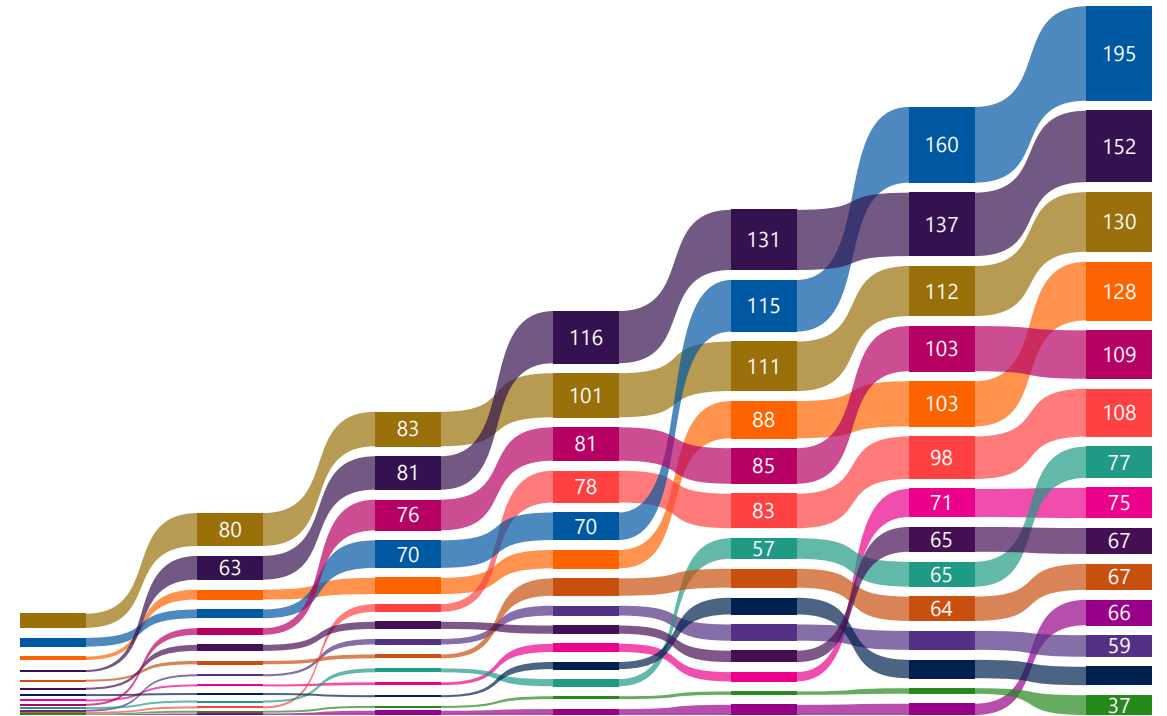

Name	1	2	3	4	5	6	7	8	Total
1 Philipp Rohrer (A)	35	0	35	0	45	45	35		195
2 Simon Luck	18	45	18	35	15	6	15		152
3 Marco Hauser (N)	45	35	3	18	10	1	18		130
4 ↑ Andrin Altherr	25	12	12	4	35	15	25		128
5 ↓ Samuel Felder	6	25	45	5	4	18	6		109
6 Markus Klein (A)	3	5	25	45	5	15	10		108
7 ↑ Markus Walser (A)	5	6	15	6	25	8	12		77
8 ↓ Gabor Szucs	8	8	8	10	2	35	4		75
9 ↓ Rolf Schneebeli (N)	12	18	2	2	6	25	2		67
10 Rolf Markwalder (N)	15	10	1	25	3	10	3		67
11 ↑ Christian Müller (N)	1	2	5	3	8	2	45		66
12 ↓ Marco Haller	4	15	10	8	12	5	5		59
13 ↓ Rebekka Holzer (N)	10	4	6	12	18	3	0		53
14 ↓ Matthias Lauper	2	3	4	15	1	4	8		37

- Andrin Altherr
- Christian Müller (N)
- Gabor Szucs
- Marco Haller
- Marco Hauser (N)
- Markus Klein (A)
- Markus Walser (A)
- Matthias Lauper
- Philipp Rohrer (A)
- Rebekka Holzer (N)
- Rolf Markwalder (N)
- Rolf Schneebeli (N)
- Samuel Felder
- Simon Luck

Name	1	%	#	2	%	#	3	%	#	4	%	#	5	%	#	6	%	#	7	%	#	8	%	#	
Andrin Altherr	14150	75%	3	12080	65%	6 ↓	13020	70%	6 →	8090	45%	11 ↓	12370	70%	2 ↑	10350	60%	5 ↓	14100	80%	3 ↑				
Christian Müller (N)	9340	55%	14	8080	45%	13 ↑	11520	65%	10 ↑	7170	40%	12 ↓	10300	60%	8 ↑	6120	35%	13 ↓	14290	80%	1 ↑				
Gabor Szucs	12390	75%	8	11770	65%	8 →	12030	65%	8 →	10820	60%	7 ↑	8370	50%	13 ↓	10770	60%	2 ↑	10900	60%	11 ↓				
Marco Haller	11190	65%	11	12620	70%	5 ↑	12740	70%	7 ↓	9780	55%	8 ↓	10450	60%	6 ↑	8530	50%	10 ↓	11310	65%	10 →				
Marco Hauser (N)	15080	80%	1	13640	75%	2 ↓	10840	60%	12 ↓	11880	70%	4 ↑	10400	60%	7 ↓	5830	35%	14 ↓	14060	80%	4 ↑				
Markus Klein (A)	10580	60%	12	11710	65%	10 ↑	14920	80%	3 ↑	13630	75%	1 ↑	9550	55%	10 ↓	10350	60%	5 ↑	12610	70%	7 ↓				
Markus Walser (A)	11520	65%	10	11740	60%	9 ↑	13050	70%	5 ↑	9000	50%	9 ↓	11680	65%	3 ↑	9080	50%	8 ↓	12910	70%	6 ↑				
Matthias Lauper	10150	60%	13	8850	50%	12 ↑	11250	60%	11 ↑	11340	65%	5 ↑	7470	50%	14 ↓	7650	50%	11 ↑	12210	70%	8 ↑				
Philipp Rohrer (A)	14560	80%	2	0	0%	14 ↓	16440	85%	2 ↑	0	0%	14	12770	70%	1 ↑	11650	65%	1 →	14230	75%	2 ↓				
Rebekka Holzer (N)	13100	80%	7	9920	55%	11 ↓	11610	70%	9 ↑	10950	70%	6 ↑	11600	70%	4 ↑	7500	50%	12 ↓	0	0%	14 ↓				
Rolf Markwalder (N)	13490	80%	5	12050	70%	7 ↓	8890	50%	14 ↓	12420	75%	3 ↑	8800	60%	12 ↓	9800	60%	7 ↑	10800	70%	12 ↓				
Rolf Schneebeli (N)	13310	75%	6	12960	70%	4 ↑	10150	55%	13 ↓	4400	25%	13 →	9600	55%	9 ↑	10710	60%	3 ↑	10740	60%	13 ↓				
Samuel Felder	12190	70%	9	13110	70%	3 ↑	17520	90%	1 ↑	8970	50%	10 ↓	9530	55%	11 ↓	10390	60%	4 ↑	11570	65%	9 ↓				
Simon Luck	13880	80%	4	14480	80%	1 ↑	13600	75%	4 ↓	12600	75%	2 ↑	11210	65%	5 ↓	8580	50%	9 ↓	13570	75%	5 ↑