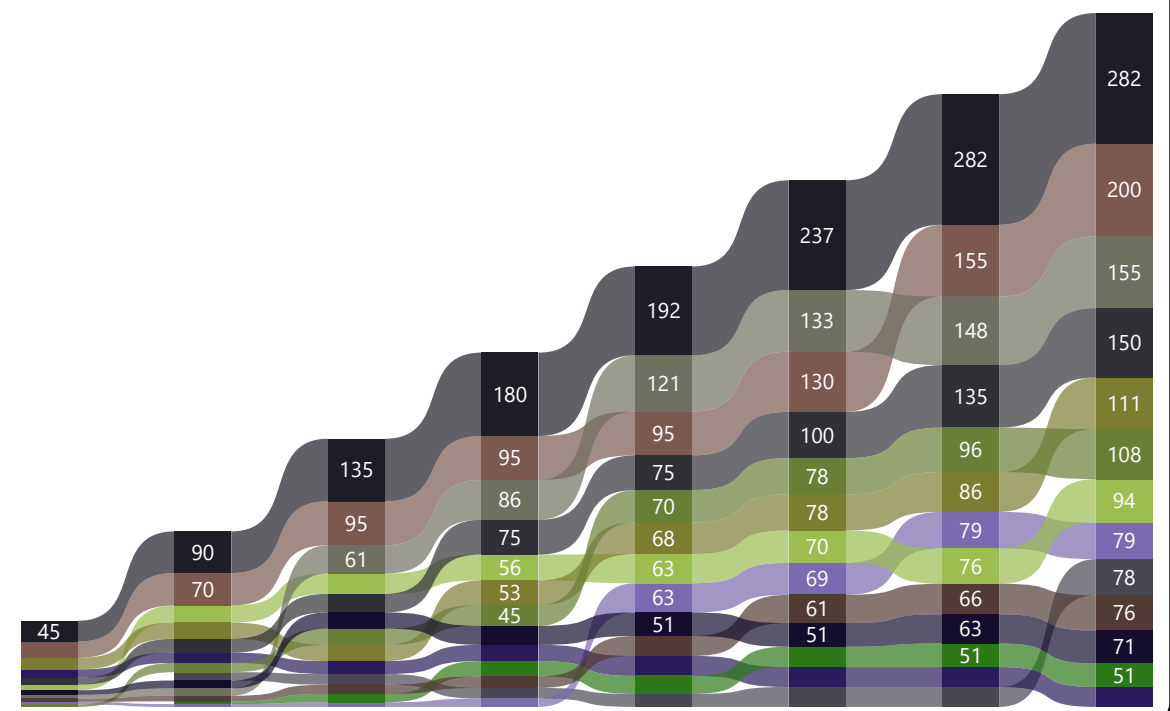

Name	1	2	3	4	5	6	7	8	Total
1 Giorgi Shalamberidze (A)	45	45	45	45	12	45	45	0	282
2 Christian Maag	35	35	25	0	0	35	25	45	200
3 Denise Feer	8	8	45	25	35	12	15	7	155
4 Marco von Atzigen (A)	15	15	10	35	0	25	35	15	150
5 ↑ Hans-Jürg Aeschlimann	25	10	0	18	15	10	8	25	111
6 ↓ Séverine Bertholet	5	15	15	10	25	8	18	12	108
7 ↑ Caroline Wyss	12	25	7	12	7	7	6	18	94
8 ↓ Alain Burtschi	6	0	4	8	45	6	10	0	79
9 ↑ Abhijatha Tripti	0	18	5	0	5	15	0	35	78
10 ↓ Silvie Jenny	7	5	8	5	18	18	5	10	76
11 ↓ Valentin Meyer	10	7	18	6	10	0	12	8	71
12 ↓ Janick Wetterwald	0	6	12	15	6	5	7	0	51
13 Daniela von Arx	18	4	6	7	8	0	0	0	43
14 Enrico Rentsch	0	0	0	0	0	0	0	0	0
14 Marco Winkelmann	0	0	0	0	0	0	0	0	0

- Abhijatha Tripti
- Alain Burtschi
- Caroline Wyss
- Christian Maag
- Daniela von Arx
- Denise Feer
- Enrico Rentsch
- Giorgi Shalamberidze (A)
- Hans-Jürg Aeschlimann
- Janick Wetterwald
- Marco von Atzigen (A)
- Marco Winkelmann
- Séverine Bertholet
- Silvie Jenny
- Valentin Meyer

Name	1	%	#	2	%	#	3	%	#	4	%	#	5	%	#	6	%	#	7	%	#	8	%	#
Abhijatha Tripti	0	0%	12	11040	65%	4 ↑	6660	45%	11 ↓	0	0%	12 ↓	6380	40%	11 ↑	10790	65%	5 ↑	0	0%	12 ↓	10030	60%	2 ↑
Alain Burtschi	7340	35%	10	0	0%	13 ↓	6420	35%	12 ↑	11640	65%	8 ↑	15230	80%	1 ↑	8800	50%	10 ↓	8010	45%	7 ↑	0	0%	10 ↓
Caroline Wyss	8010	39%	6	12560	70%	3 ↑	6910	40%	9 ↓	12930	70%	6 ↑	7930	45%	9 ↓	8930	50%	9 →	6320	35%	10 ↓	9050	50%	4 ↑
Christian Maag	12120	61%	2	13150	75%	2 →	11440	70%	3 ↓	0	0%	12 ↓	0	0%	12 →	13980	80%	2 ↑	9200	60%	3 ↓	12110	70%	1 ↑
Daniela von Arx	8800	43%	4	6460	35%	12 ↓	6850	40%	10 ↑	11350	60%	9 ↑	8630	50%	8 ↑	0	0%	12 ↓	0	0%	12 →	0	0%	10 ↑
Denise Feer	7950	39%	8	9210	50%	8 →	12670	70%	1 ↑	14480	75%	3 ↓	13380	70%	2 ↑	9790	55%	6 ↓	8830	50%	5 ↑	6260	35%	9 ↓
Enrico Rentsch	0	0%	12	0	0%	13 ↓	0	0%	13 →	0	0%	12 ↑	0	0%	12 →	0	0%	12 →	0	0%	12 →	0	0%	10 ↑
Giorgi Shalamberidze (A)	15730	83%	1	16830	90%	1 →	12670	75%	1 →	17820	90%	1 →	8900	50%	6 ↓	15480	85%	1 ↑	13990	75%	1 →	0	0%	10 ↓
Hans-Jürg Aeschlimann	9860	48%	3	9310	50%	7 ↓	0	0%	13 ↓	13660	70%	4 ↑	9170	50%	5 ↓	9120	50%	7 ↓	7340	40%	8 ↓	9220	50%	3 ↑
Janick Wetterwald	0	0%	12	8210	45%	10 ↑	8880	50%	6 ↑	13450	70%	5 ↑	7060	40%	10 ↓	5550	30%	11 ↓	7140	40%	9 ↑	0	0%	10 ↓
Marco von Atzigen (A)	8130	39%	5	10120	55%	5 →	8270	45%	7 ↓	15960	85%	2 ↑	0	0%	12 ↓	12810	70%	3 ↑	11270	60%	2 ↑	8210	45%	5 ↓
Marco Winkelmann	0	0%	12	0	0%	13 ↓	0	0%	13 →	0	0%	12 ↑	0	0%	12 →	0	0%	12 →	0	0%	12 →	0	0%	10 ↑
Séverine Bertholet	7130	35%	11	10120	55%	5 ↑	9040	50%	5 →	11870	65%	7 ↓	12040	65%	3 ↑	8970	50%	8 ↓	8880	50%	4 ↑	8100	45%	6 ↓
Silvie Jenny	7390	39%	9	8120	45%	11 ↓	7820	50%	8 ↑	8860	50%	11 ↓	10350	60%	4 ↑	10980	60%	4 →	4290	25%	11 ↓	7910	45%	7 ↑
Valentin Meyer	7970	39%	7	8260	45%	9 ↓	10580	60%	4 ↑	9870	55%	10 ↓	8820	50%	7 ↑	0	0%	12 ↓	8090	45%	6 ↑	7010	40%	8 ↓