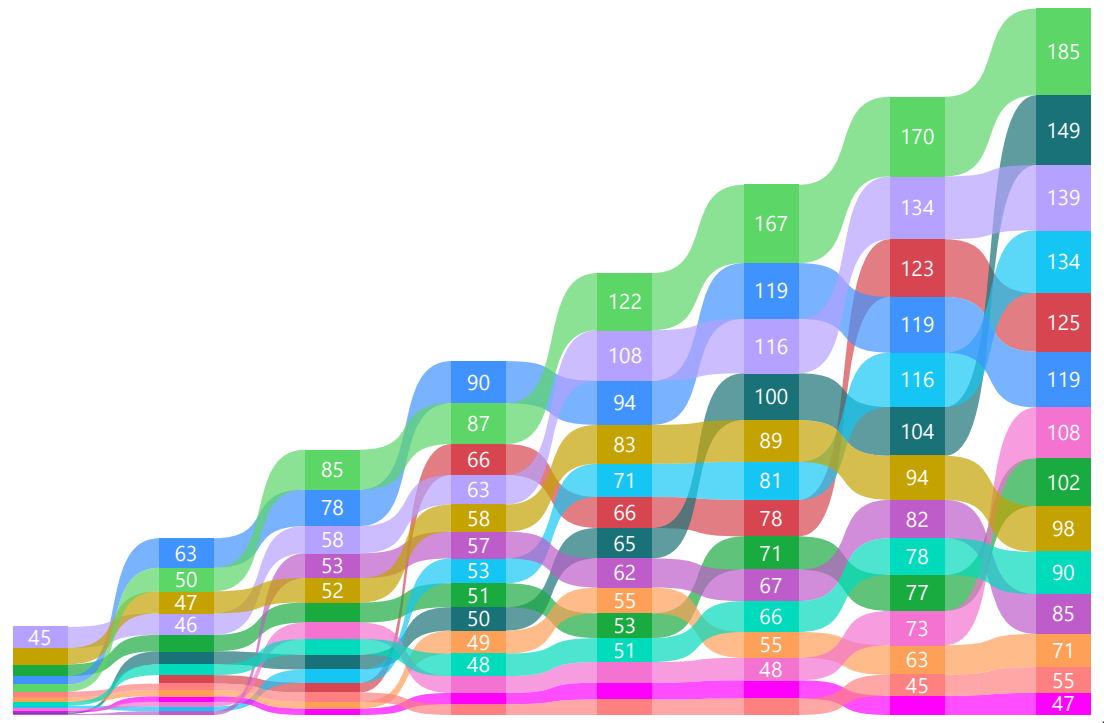

Name	1	2	3	4	5	6	7	8	Total
1 Richard Lattmann	15	35	35	2	35	45	3	15	185
2 ↑ Andy Frei (N)	3	25	4	18	15	35	4	45	149
3 ↓ Lucas Orellano (A)	45	1	12	5	45	8	18	5	139
4 ↑ Daniel Hasler	6	4	18	25	18	10	35	18	134
5 ↓ Andrin Altherr	0	18	3	45	0	12	45	2	125
6 ↓ Girish Chandrasekhar (A)	18	45	15	12	4	25	0	0	119
7 ↑ Kay Wacker	5	5	25	1	8	4	25	35	108
8 ↑ Angelo Marras	25	10	8	8	2	18	6	25	102
9 ↓ Markus Walser (A)	35	12	5	6	25	6	5	4	98
10 ↓ Patrick Kreis	8	15	10	15	3	15	12	12	90
11 ↓ Jonas Meyerhoff (N)	2	6	45	4	5	5	15	3	85
12 Hans Minder	10	3	1	35	6	0	8	8	71
13 Monika Sarbach (N)	12	2	6	3	10	2	10	10	55
14 Daniel Kunz	4	8	2	10	12	3	2	6	47

- Andrin Altherr
- Andy Frei (N)
- Angelo Marras
- Daniel Hasler
- Daniel Kunz
- Girish Chandrasekhar (A)
- Hans Minder
- Jonas Meyerhoff (N)
- Kay Wacker
- Lucas Orellano (A)
- Markus Walser (A)
- Monika Sarbach (N)
- Patrick Kreis
- Richard Lattmann

Name	1	%	#	2	%	#	3	%	#	4	%	#	5	%	#	6	%	#	7	%	#	8	%	#							
Andrin Altherr	0	0%	14	16120	85%	4	↑	11530	65%	12	↓	17720	90%	1	↑	0	0%	14	↓	15660	80%	6	↑	14150	75%	1	↑	7060	40%	13	↓
Andy Frei (N)	10980	57%	12	16710	95%	3	↑	12770	75%	11	↓	16310	90%	4	↑	16680	85%	5	↓	17940	90%	2	↑	9290	55%	11	↓	14960	90%	1	↑
Angelo Marras	15810	74%	3	14080	75%	7	↓	13760	75%	8	↓	14610	75%	8	→	10000	55%	13	↓	17000	80%	4	↑	10230	55%	9	↓	12610	70%	3	↑
Daniel Hasler	12030	57%	9	12100	65%	11	↓	16000	85%	4	↑	16360	80%	3	↑	17390	90%	4	↓	15440	75%	7	↓	13800	75%	2	↑	12040	65%	4	↓
Daniel Kunz	11170	52%	11	13390	70%	8	↑	11350	60%	13	↓	14900	75%	7	↑	15870	80%	6	↑	12290	65%	12	↓	6490	35%	13	↓	10200	55%	9	↑
Girish Chandrasekhar (A)	14650	74%	4	18760	90%	1	↑	15490	85%	5	↓	14960	75%	6	↓	12700	70%	11	↓	17180	90%	3	↑	0	0%	14	↓	0	0%	14	→
Hans Minder	12500	61%	7	11460	65%	12	↓	10390	60%	14	↓	17080	90%	2	↑	14220	80%	9	↓	0	0%	14	↓	10650	60%	8	↑	11010	65%	8	→
Jonas Meyerhoff (N)	9140	43%	13	13220	70%	9	↑	17420	85%	1	↑	13070	70%	11	↓	12730	70%	10	↑	14530	75%	10	→	12090	65%	5	↑	8330	45%	12	↓
Kay Wacker	11850	57%	10	12140	65%	10	→	16840	85%	3	↑	12340	65%	14	↓	14320	80%	8	↑	12690	65%	11	↓	12690	70%	3	↑	13250	70%	2	↑
Lucas Orellano (A)	18230	83%	1	10280	55%	14	↓	14220	75%	6	↑	14360	75%	10	↓	18080	90%	1	↑	15250	80%	8	↓	12390	65%	4	↑	10190	55%	10	↓
Markus Walser (A)	15950	74%	2	15400	80%	6	↓	12950	70%	10	↓	14400	75%	9	↑	17710	90%	3	↑	14560	75%	9	↓	10150	55%	10	↓	9970	55%	11	↓
Monika Sarbach (N)	12890	61%	6	10360	55%	13	↓	13130	70%	9	↑	12640	65%	12	↓	15260	80%	7	↑	12040	65%	13	↓	11120	60%	7	↑	11120	60%	7	→
Patrick Kreis	12470	61%	8	15850	85%	5	↑	14120	80%	7	↓	15830	85%	5	↑	11600	65%	12	↓	16460	80%	5	↑	11410	65%	6	↓	11370	65%	6	→
Richard Lattmann	14350	70%	5	16750	90%	2	↑	17050	85%	2	→	12590	70%	13	↓	17850	90%	2	↑	18980	95%	1	↑	8920	50%	12	↓	11770	80%	5	↑