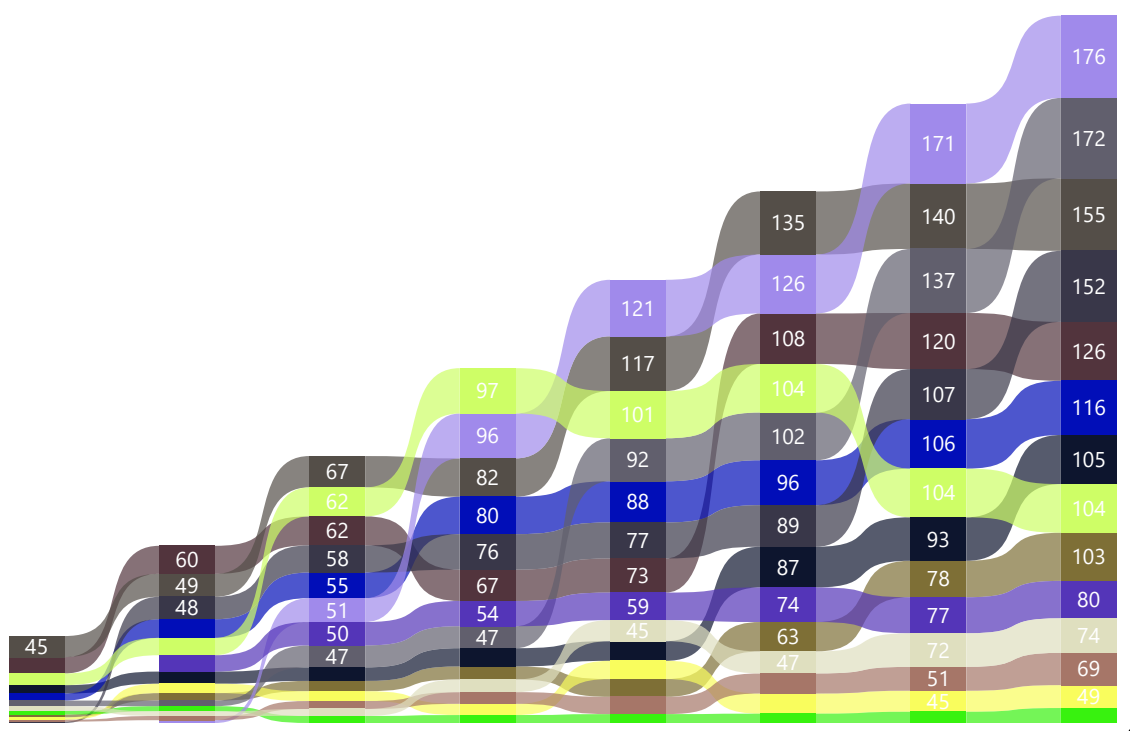

Name	1	2	3	4	5	6	7	8	Total
1 Patrick Zellweger	0	6	45	45	25	5	45	5	176
2 ↑ Niklaus Brunner	12	0	35	0	45	10	35	35	172
3 ↓ Helene Portmann (A)	45	4	18	15	35	18	5	15	155
4 ↑ Marco Gadmer	3	45	10	18	1	12	18	45	152
5 ↓ Christian Brunner (N)	35	25	2	5	6	35	12	6	126
6 Julian Steiner	15	25	15	25	8	8	10	10	116
7 ↑ Gisela Suppiger (N)	18	8	3	10	3	45	6	12	105
8 ↓ Peter Staub	25	12	25	35	4	3	0	0	104
9 Caroline La Spada	6	10	6	6	10	25	15	25	103
10 Stefan Ulrich (N)	0	35	15	4	5	15	3	3	80
11 Theo Stalder	10	0	5	12	18	2	25	2	74
12 Reto Ghezzi	4	5	8	8	12	6	8	18	69
13 Martin Ernst (A)	5	15	1	3	15	4	2	4	49
14 Mathias Henseler (N)	8	3	4	2	2	1	4	8	32

- Caroline La Spada
- Christian Brunner (N)
- Gisela Suppiger (N)
- Helene Portmann (A)
- Julian Steiner
- Marco Gadmer
- Martin Ernst (A)
- Mathias Henseler (N)
- Niklaus Brunner
- Patrick Zellweger
- Peter Staub
- Reto Ghezzi
- Stefan Ulrich (N)
- Theo Stalder

Name	1	%	#	2	%	#	3	%	#	4	%	#	5	%	#	6	%	#	7	%	#	8	%	#							
Caroline La Spada	9200	43%	9	9350	50%	7	↑	8220	45%	9	↓	12910	65%	9	→	11220	60%	7	↑	12070	65%	3	↑	10340	55%	5	↓	9420	50%	3	↑
Christian Brunner (N)	12860	61%	2	11090	60%	3	↓	7300	40%	13	↓	12220	65%	10	↑	10450	55%	9	↑	13540	70%	2	↑	10220	55%	6	↓	8170	45%	9	↓
Gisela Suppiger (N)	10710	52%	4	9320	50%	8	↓	7910	45%	12	↓	13970	75%	7	↑	9930	55%	12	↓	15010	75%	1	↑	8960	50%	9	↓	8920	50%	6	↑
Helene Portmann (A)	14640	70%	1	8310	45%	11	↓	10010	55%	4	↑	14330	75%	5	↓	17070	90%	2	↑	11810	65%	4	↓	8260	45%	10	↓	9130	50%	5	↑
Julian Steiner	10250	48%	5	11090	60%	3	↑	9750	55%	5	↓	15060	80%	3	↑	11200	60%	8	↓	10370	55%	8	→	9980	55%	7	↑	8900	50%	7	→
Marco Gadmer	7120	35%	12	14120	70%	1	↑	9510	55%	7	↓	14670	75%	4	↑	9340	50%	14	↓	10870	60%	6	↑	11040	60%	4	↑	12830	65%	1	↑
Martin Ernst (A)	8710	43%	10	10990	60%	5	↑	6820	40%	14	↓	11760	65%	12	↑	12410	70%	5	↑	9010	50%	11	↓	6070	35%	13	↓	7860	45%	11	↑
Mathias Henseler (N)	9270	48%	8	6100	35%	12	↓	7990	50%	11	↑	9100	50%	13	↓	9820	55%	13	→	4630	30%	14	↓	8170	45%	11	↑	8800	50%	8	↑
Niklaus Brunner	9680	48%	6	0	0%	13	↓	11850	65%	2	↑	0	0%	14	→	19550	95%	1	↑	10570	60%	7	↓	11460	65%	2	↑	10700	60%	2	→
Patrick Zellweger	0	0%	13	8930	50%	9	↑	13700	75%	1	↑	16950	85%	1	→	13760	75%	3	↓	10180	55%	10	↓	12050	65%	1	↑	8070	45%	10	↓
Peter Staub	12280	61%	3	10890	60%	6	↓	11390	65%	3	↑	15240	80%	2	↑	10270	60%	11	↓	9000	50%	12	↓	0	0%	14	↓	0	0%	14	→
Reto Ghezzi	7370	35%	11	8370	45%	10	↑	9000	50%	8	↑	13100	65%	8	→	11620	60%	6	↑	10280	55%	9	↓	9270	50%	8	↑	9180	50%	4	↑
Stefan Ulrich (N)	0	0%	13	11900	65%	2	↑	9750	55%	5	↓	11850	65%	11	↓	10330	60%	10	↑	11130	60%	5	↑	7890	45%	12	↓	7250	45%	12	→
Theo Stalder	9380	48%	7	0	0%	13	↓	8130	50%	10	↑	14200	80%	6	↑	13260	75%	4	↑	8740	50%	13	↓	11200	65%	3	↑	4860	30%	13	↓