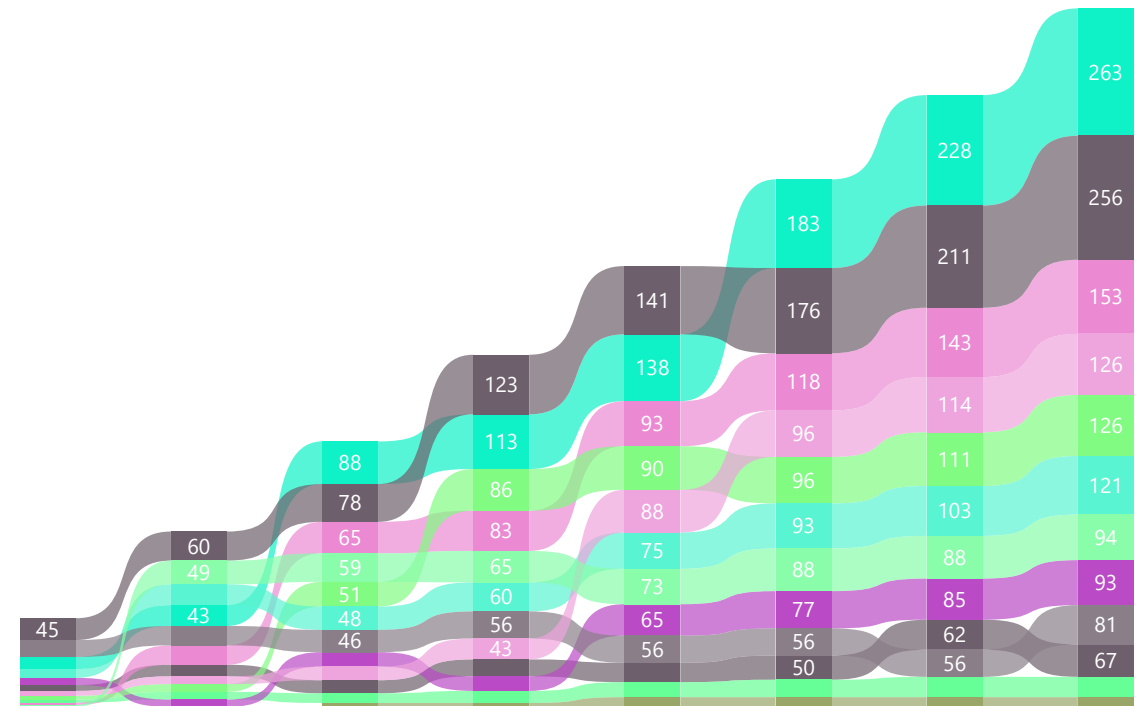

Name	1	2	3	4	5	6	7	8	Total
1 Beat Rölli	25	18	45	25	25	45	45	35	263
2 Marco Zaugg (N)	45	15	18	45	18	35	35	45	256
3 Christian Krebs (A)	5	35	25	18	10	25	25	10	153
4 Sepp Hess	10	6	12	15	45	8	18	12	126
5 Paolo Maiolo	8	8	35	35	4	6	15	15	126
6 Rolf Markwalder	18	25	5	12	15	18	10	18	121
7 Shira Rölli	4	45	10	6	8	15	0	6	94
8 Marco Hauser	15	0	15	0	35	12	8	8	93
9 ↑ Sabine Urban	35	5	6	10	0	0	0	25	81
10 ↓ Beatrice Epper	12	12	3	8	5	10	12	5	67
11 Clarissa Imoberdorf	6	10	4	5	6	5	6	0	42
12 Corinne Ringgenberg	0	0	8	0	12	0	0	0	20
13 Fabian Rigert	0	0	0	0	0	0	0	0	0
13 Josua Stuck	0	0	0	0	0	0	0	0	0

- Beat Rölli
- Beatrice Epper
- Christian Krebs (A)
- Clarissa Imoberdorf
- Corinne Ringgenberg
- Fabian Rigert
- Josua Stuck
- Marco Hauser
- Marco Zaugg (N)
- Paolo Maiolo
- Rolf Markwalder
- Sabine Urban
- Sepp Hess
- Shira Rölli

Name	1	%	#	2	%	#	3	%	#	4	%	#	5	%	#	6	%	#	7	%	#	8	%	#
Beat Rölli	11800	57%	3	12420	70%	4 ↓	10270	60%	1 ↑	13360	75%	3 ↓	11030	65%	3 →	12870	75%	1 ↑	12300	70%	1 →	10620	60%	2 ↓
Beatrice Epper	10230	61%	6	9720	60%	6 →	3910	25%	12 ↓	10610	65%	8 ↑	7400	50%	10 ↓	8940	50%	7 ↑	7450	45%	6 ↑	6920	45%	10 ↓
Christian Krebs (A)	7960	39%	10	13790	75%	2 ↑	10030	55%	3 ↓	12930	70%	4 ↓	9690	55%	7 ↓	11620	65%	3 ↑	10180	55%	3 →	8090	45%	7 ↓
Clarissa Imoberdorf	9540	48%	9	9460	55%	7 ↑	7580	45%	11 ↓	8130	45%	10 ↑	7470	45%	9 ↑	7900	45%	10 ↓	5360	30%	9 ↑	0	0%	11 ↓
Corinne Ringgenberg	0	0%	12	0	0%	11 ↑	8490	55%	8 ↑	0	0%	11 ↓	9760	60%	6 ↑	0	0%	11 ↓	0	0%	10 ↑	0	0%	11 ↓
Fabian Rigert	0	0%	12	0	0%	11 ↑	0	0%	13 ↓	0	0%	11 ↑	0	0%	12 ↓	0	0%	11 ↑	0	0%	10 ↑	0	0%	11 ↓
Josua Stuck	0	0%	12	0	0%	11 ↑	0	0%	13 ↓	0	0%	11 ↑	0	0%	12 ↓	0	0%	11 ↑	0	0%	10 ↑	0	0%	11 ↓
Marco Hauser	10240	48%	5	0	0%	11 ↓	9150	50%	5 ↑	0	0%	11 ↓	11060	60%	2 ↑	9230	50%	6 ↓	6170	35%	8 ↓	8050	45%	8 →
Marco Zaugg (N)	16250	87%	1	12070	75%	5 ↓	9800	60%	4 ↑	14930	80%	1 ↑	10930	60%	4 ↓	12670	70%	2 ↑	11280	65%	2 →	12450	75%	1 ↑
Paolo Maiolo	9740	52%	8	8180	45%	8 →	10220	60%	2 ↑	13480	70%	2 →	4360	25%	11 ↓	7910	45%	9 ↑	8060	45%	5 ↑	9620	55%	5 →
Rolf Markwalder	10690	52%	4	12840	70%	3 ↑	8100	45%	10 ↓	11000	60%	6 ↑	9920	55%	5 ↑	10650	60%	4 ↑	7420	40%	7 ↓	9820	55%	4 ↑
Sabine Urban	11820	57%	2	6400	35%	10 ↓	8180	45%	9 ↑	10930	60%	7 ↑	0	0%	12 ↓	0	0%	11 ↑	0	0%	10 ↑	9870	55%	3 ↑
Sepp Hess	10130	52%	7	7960	45%	9 ↓	8620	50%	6 ↑	11770	65%	5 ↑	15290	85%	1 ↑	7940	45%	8 ↓	8700	50%	4 ↑	8870	50%	6 ↓
Shira Rölli	5450	26%	11	14700	80%	1 ↑	8530	50%	7 ↓	8980	50%	9 ↓	8230	45%	8 ↑	9600	55%	5 ↑	0	0%	10 ↓	7780	45%	9 ↑