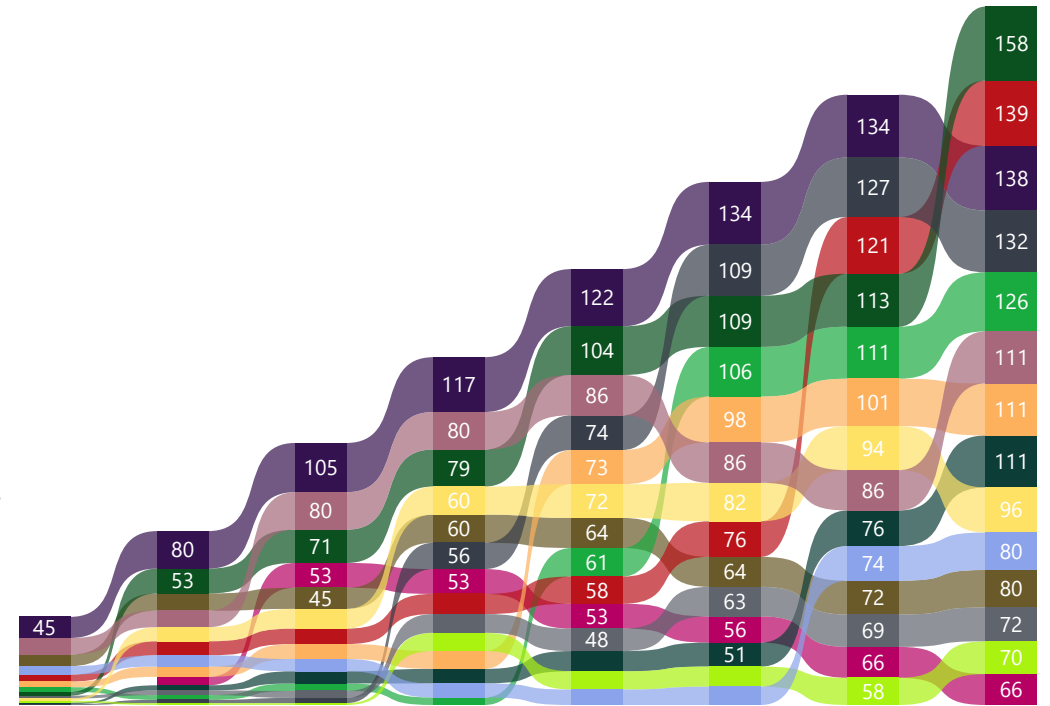

Name	1	2	3	4	5	6	7	8	Total
1 ↑ Eva Keller (A)	8	45	18	8	25	5	4	45	158
2 ↑ Christian Müller	15	15	3	10	15	18	45	18	139
3 ↓ Andreas Egger	45	35	25	12	5	12	0	4	138
4 ↓ Gabor Szucs	2	5	4	45	18	35	18	5	132
5 Céline Jundt (N)	10	0	6	0	45	45	5	15	126
6 ↑ Victoria Szucs	35	0	45	0	6	0	0	25	111
7 ↑ David Naef (N)	3	8	15	5	12	8	25	35	111
8 ↓ Gian Kamlesh	12	10	10	6	35	25	3	10	111
9 ↓ Tizian Zumthurm (A)	5	25	12	18	12	10	12	2	96
10 Thomas Tschumi (N)	18	6	2	4	3	6	35	6	80
11 Barbara Fritschi	25	12	8	15	4	0	8	8	80
12 Mariann Grunder Glatzfelder	6	4	5	25	8	15	6	3	72
13 ↑ Manuel Blamauer	4	0	0	35	0	4	15	12	70
14 ↓ Andi Stolz	0	18	35	0	0	3	10	0	66

- Andi Stolz
- Andreas Egger
- Barbara Fritschi
- Céline Jundt (N)
- Christian Müller
- David Naef (N)
- Eva Keller (A)
- Gabor Szucs
- Gian Kamlesh
- Manuel Blamauer
- Mariann Grunder Glatzfelder
- Thomas Tschumi (N)
- Tizian Zumthurm (A)
- Victoria Szucs

Name	1	%	#	2	%	#	3	%	#	4	%	#	5	%	#	6	%	#	7	%	#	8	%	#							
Andi Stolz	0	0%	14	13970	75%	4	↑	16450	80%	2	↑	0	0%	12	↓	0	0%	13	↓	7960	45%	12	↑	10140	55%	7	↑	0	0%	14	↓
Andreas Egger	14790	70%	1	14730	75%	2	↓	14560	75%	3	↓	13490	70%	6	↓	11970	65%	10	↓	12030	65%	6	↑	0	0%	13	↓	9280	50%	11	↑
Barbara Fritschi	13070	61%	3	13140	70%	6	↓	11970	65%	8	↓	13700	70%	5	↑	10030	55%	11	↓	0	0%	13	↓	9340	50%	8	↑	10040	55%	8	→
Céline Jundt (N)	12010	57%	7	0	0%	12	↓	10690	60%	9	↑	0	0%	12	↓	17790	90%	1	→	15180	80%	1	→	9190	50%	10	↓	10820	70%	5	↑
Christian Müller	12540	61%	5	13790	75%	5	→	7940	45%	12	↓	13340	70%	7	↑	14120	75%	5	↑	13280	70%	4	↑	13720	75%	1	↑	10970	60%	4	↓
David Naef (N)	9670	48%	12	12700	70%	8	↑	12900	70%	5	↑	12540	65%	10	↓	13870	75%	6	↑	11920	65%	8	↓	11540	65%	3	↑	11630	65%	2	↑
Eva Keller (A)	11960	57%	8	15060	80%	1	↑	14160	75%	4	↓	13270	70%	8	↓	16080	85%	3	↑	10170	55%	10	↓	8310	45%	11	↓	12910	70%	1	↑
Gabor Szucs	9290	43%	13	11020	60%	10	↑	8890	50%	11	↓	21160	95%	1	↑	14510	80%	4	↓	14520	70%	2	↑	11000	60%	4	↓	9740	55%	10	↓
Gian Kamlesh	12170	61%	6	12710	70%	7	↓	12220	70%	7	→	12820	70%	9	↓	16530	85%	2	↑	13330	70%	3	↓	8170	45%	12	↓	10110	55%	7	↑
Manuel Blamauer	10620	52%	11	0	0%	12	↓	0	0%	14	↓	19160	95%	2	↑	0	0%	13	↓	9160	50%	11	↑	10880	60%	5	↑	10680	60%	6	↓
Mariann Grunder Glatzfelder	11940	57%	9	10950	60%	11	↓	10080	55%	10	↑	15560	80%	3	↑	13030	70%	8	↓	12160	65%	5	↑	9220	50%	9	↓	8880	50%	12	↓
Thomas Tschumi (N)	12560	61%	4	12690	70%	9	↓	7090	40%	13	↓	10400	55%	11	↑	9820	55%	12	↓	11420	60%	9	↑	11890	65%	2	↑	9750	55%	9	↓
Tizian Zumthurm (A)	10660	52%	10	14680	75%	3	↑	12650	70%	6	↓	13890	70%	4	↑	13870	75%	6	↓	12020	60%	7	↓	10180	55%	6	↑	7400	40%	13	↓
Victoria Szucs	14150	74%	2	0	0%	12	↓	16720	90%	1	↑	0	0%	12	↓	12130	70%	9	↑	0	0%	13	↓	0	0%	13	→	11470	65%	3	↑