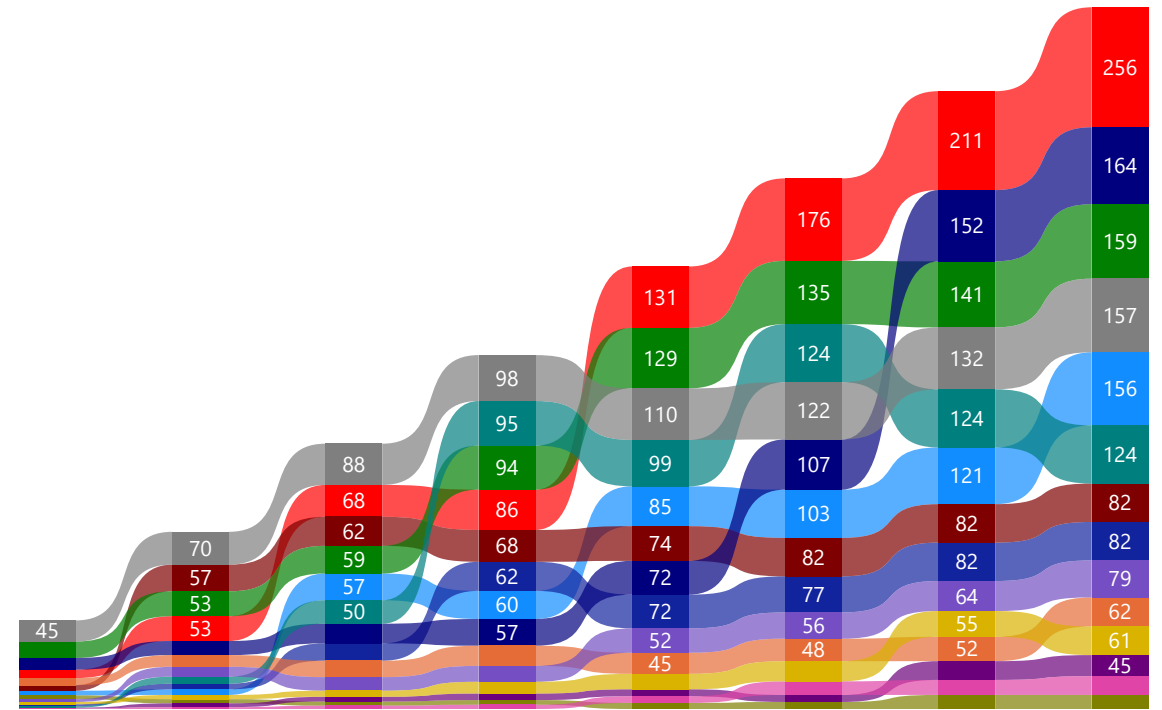

Name	1	2	3	4	5	6	7	8	Total
1 Alex Feist	18	35	15	18	45	45	35	45	256
2 Manuel Hobiger (M)	25	5	12	15	15	35	45	12	164
3 Manuel Feer	35	18	6	35	35	6	6	18	159
4 Renate Schär	45	25	18	10	12	12	10	25	157
5 ↑ Charlie Sarbach	10	2	45	3	25	18	18	35	156
6 ↓ Prakhar Gupta	3	12	35	45	4	25	0	0	124
7 Lakshmi Natarajan	12	45	5	6	6	8	0	0	82
8 Dominik Jordan	4	8	25	25	10	5	5	0	82
9 Samuel Felder	6	15	8	5	18	4	8	15	79
10 ↑ Markus Klein	15	10	10	8	2	3	4	10	62
11 ↓ Thomas Krutzler (N)	5	4	4	12	8	10	12	6	61
12 Piyush Singh	2	6	2	4	1	0	25	5	45
13 Roger Schneble (N)	1	3	3	2	5	15	3	8	40
14 Max Bühler (N)	8	1	0	1	3	2	15	0	30

- Alex Feist
- Charlie Sarbach
- Dominik Jordan
- Lakshmi Natarajan
- Manuel Feer
- Manuel Hobiger (M)
- Markus Klein
- Max Bühler (N)
- Piyush Singh
- Prakhar Gupta
- Renate Schär
- Roger Schneble (N)
- Samuel Felder
- Thomas Krutzler (N)

Name	1	%	#	2	%	#	3	%	#	4	%	#	5	%	#	6	%	#	7	%	#	8	%	#
Alex Feist	16230	74%	4	16720	85%	2	16820	85%	5	19570	95%	4	20380	95%	1	22680	100%	1	15660	80%	2	15060	80%	1
Charlie Sarbach	15020	70%	7	11310	60%	13	22240	100%	1	15710	80%	12	18650	90%	3	16860	80%	4	14100	75%	4	14390	75%	2
Dominik Jordan	12740	61%	11	13940	75%	8	18880	90%	3	20760	100%	3	16210	80%	7	13690	70%	10	11200	65%	10	0	0%	11
Lakshmi Natarajan	15400	78%	6	17450	90%	1	14610	80%	10	16650	85%	9	15540	80%	9	14600	75%	8	0	0%	13	0	0%	11
Manuel Feer	17470	78%	2	15330	80%	4	14860	80%	9	20940	95%	2	19200	95%	2	13770	75%	9	11810	65%	9	12730	70%	4
Manuel Hobiger (M)	17460	83%	3	13170	70%	10	16260	85%	6	19300	95%	5	18140	90%	5	19700	90%	2	17670	90%	1	11200	60%	6
Markus Klein	15670	74%	5	14050	75%	7	15790	85%	7	16780	85%	8	12930	70%	13	13010	65%	12	10990	60%	11	11140	60%	7
Max Bühler (N)	14730	70%	8	11070	60%	14	0	0%	14	13960	75%	14	13100	75%	12	11840	65%	13	13920	75%	5	0	0%	11
Piyush Singh	11000	52%	13	13180	70%	9	11160	60%	13	16150	80%	11	10290	55%	14	0	0%	14	15640	80%	3	7510	40%	10
Prakhar Gupta	12130	57%	12	14300	75%	6	19810	90%	2	21640	95%	1	13250	70%	11	17770	85%	3	0	0%	13	0	0%	11
Renate Schär	18140	83%	1	15980	85%	3	17480	90%	4	16960	85%	7	18020	90%	6	14860	80%	6	13040	75%	7	13890	75%	3
Roger Schneble (N)	10080	48%	14	12260	65%	12	11640	65%	12	14610	75%	13	14060	75%	10	15520	80%	5	10250	55%	12	11070	60%	8
Samuel Felder	14270	70%	9	14840	80%	5	15400	85%	8	16420	85%	10	18430	95%	4	13150	70%	11	11850	65%	8	11580	65%	5
Thomas Krutzler (N)	13180	61%	10	12470	65%	11	13070	70%	11	17990	90%	6	15830	80%	8	14670	75%	7	13280	70%	6	10270	55%	9