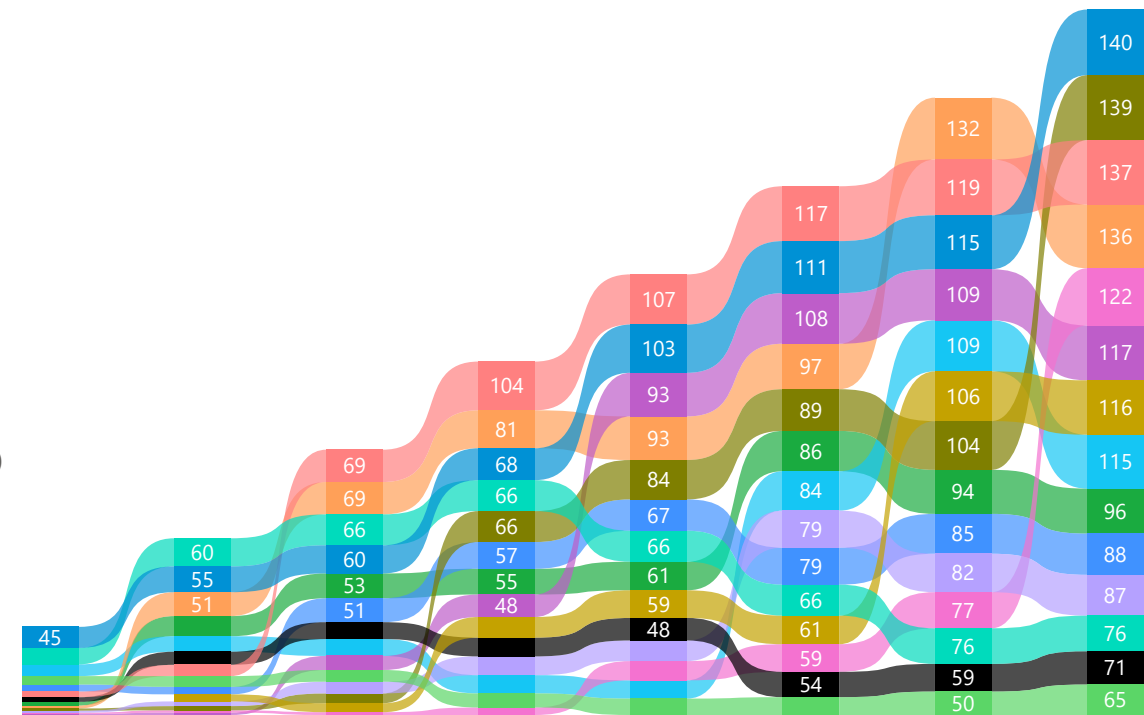

Name	1	2	3	4	5	6	7	8	Total
1 ↑ Thomas Krutzler	45	10	5	8	35	8	4	25	140
2 ↑ Max Bühler (N)	5	4	12	45	18	5	15	35	139
3 ↓ Roger Schneble	12	12	45	35	3	10	2	18	137
4 ↓ Daniel Kunz (A)	6	45	18	12	12	4	35	4	136
5 ↑ Kay Wacker (N)	3	2	1	10	25	18	18	45	122
6 ↓ Hans Minder	2	3	25	18	45	15	1	8	117
7 ↓ Richard Lattmann (A)	0	15	4	25	15	2	45	10	116
8 ↓ Angelo Marras (A)	25	8	3	3	0	45	25	6	115
9 ↓ Andrin Altherr	8	35	10	2	6	25	8	2	96
10 ↓ Daniel Hasler (N)	15	1	35	6	10	12	6	3	88
11 ↓ Patrick Kreis	4	6	15	15	4	35	3	5	87
12 Simon Luck	35	25	6	0	0	0	10	0	76
13 Renato Carlotti	10	18	8	4	8	6	5	12	71
14 Thomas Bollmann	18	5	2	5	5	3	12	15	65

- Andrin Altherr
- Angelo Marras (A)
- Daniel Hasler (N)
- Daniel Kunz (A)
- Hans Minder
- Kay Wacker (N)
- Max Bühler (N)
- Patrick Kreis
- Renato Carlotti
- Richard Lattmann (A)
- Roger Schneble
- Simon Luck
- Thomas Bollmann
- Thomas Krutzler

Name	1	%	#	2	%	#	3	%	#	4	%	#	5	%	#	6	%	#	7	%	#	8	%	#
Andrin Altherr	16350	72%	8	13570	70%	2 ↑	13970	75%	7 ↓	12440	70%	13 ↓	13970	71%	9 ↑	14850	80%	3 ↑	14810	80%	8 ↓	12420	65%	13 ↓
Angelo Marras (A)	20160	84%	3	11930	65%	8 ↓	9850	55%	12 ↓	13770	75%	12 →	0	0%	13 ↓	18970	95%	1 ↑	17550	90%	3 ↓	15200	80%	9 ↓
Daniel Hasler (N)	18090	76%	5	8390	45%	14 ↓	18260	90%	2 ↑	14800	80%	9 ↓	14730	76%	7 ↑	13550	75%	6 ↑	14760	80%	9 ↓	12830	70%	12 ↓
Daniel Kunz (A)	16270	68%	9	14900	75%	1 ↑	15770	80%	4 ↓	15790	80%	6 ↓	14810	76%	6 →	9510	50%	11 ↓	19520	95%	2 ↑	14320	75%	11 ↓
Hans Minder	14320	64%	13	9730	55%	12 ↑	17600	90%	3 ↑	17450	90%	4 ↓	19740	90%	1 ↑	14180	75%	5 ↓	7940	45%	14 ↓	15350	80%	8 ↑
Kay Wacker (N)	14910	64%	12	8480	45%	13 ↓	9590	55%	14 ↓	15240	80%	7 ↑	16030	86%	3 ↑	14350	75%	4 ↓	17200	95%	4 →	20050	95%	1 ↑
Max Bühler (N)	15570	68%	10	10110	55%	11 ↓	14030	75%	6 ↑	18870	95%	1 ↑	15910	81%	4 ↓	10220	55%	10 ↓	16290	85%	5 ↑	19730	90%	2 ↑
Patrick Kreis	15370	68%	11	11490	65%	9 ↑	15610	85%	5 ↑	16620	90%	5 →	10850	57%	11 ↓	16000	80%	2 ↑	13590	75%	12 ↓	15100	75%	10 ↑
Renato Carlotti	16650	72%	7	12770	70%	4 ↑	11920	65%	8 ↓	13920	75%	11 ↓	14490	71%	8 ↑	10390	55%	9 ↓	14480	75%	10 ↓	16280	80%	6 ↑
Richard Lattmann (A)	0	0%	14	12700	80%	5 ↑	10000	55%	11 ↓	17530	95%	3 ↑	14840	76%	5 ↓	5690	30%	13 ↓	21020	100%	1 ↑	15680	90%	7 ↓
Roger Schneble	16790	72%	6	12320	65%	6 →	20040	95%	1 ↑	17560	90%	2 ↓	8300	43%	12 ↓	13270	70%	7 ↑	12110	65%	13 ↓	16440	80%	4 ↑
Simon Luck	20850	84%	2	12950	70%	3 ↓	11120	60%	9 ↓	0	0%	14 ↓	0	0%	13 ↑	0	0%	14 ↓	15530	80%	7 ↑	0	0%	14 ↓
Thomas Bollmann	18470	76%	4	11320	60%	10 ↓	9790	55%	13 ↓	14080	75%	10 ↑	13530	67%	10 →	8470	45%	12 ↓	15640	80%	6 ↑	16300	80%	5 ↑
Thomas Krutzler	21510	88%	1	12290	65%	7 ↓	10190	55%	10 ↓	15050	80%	8 ↑	19300	90%	2 ↑	10500	55%	8 ↓	14260	75%	11 ↓	16590	80%	3 ↑