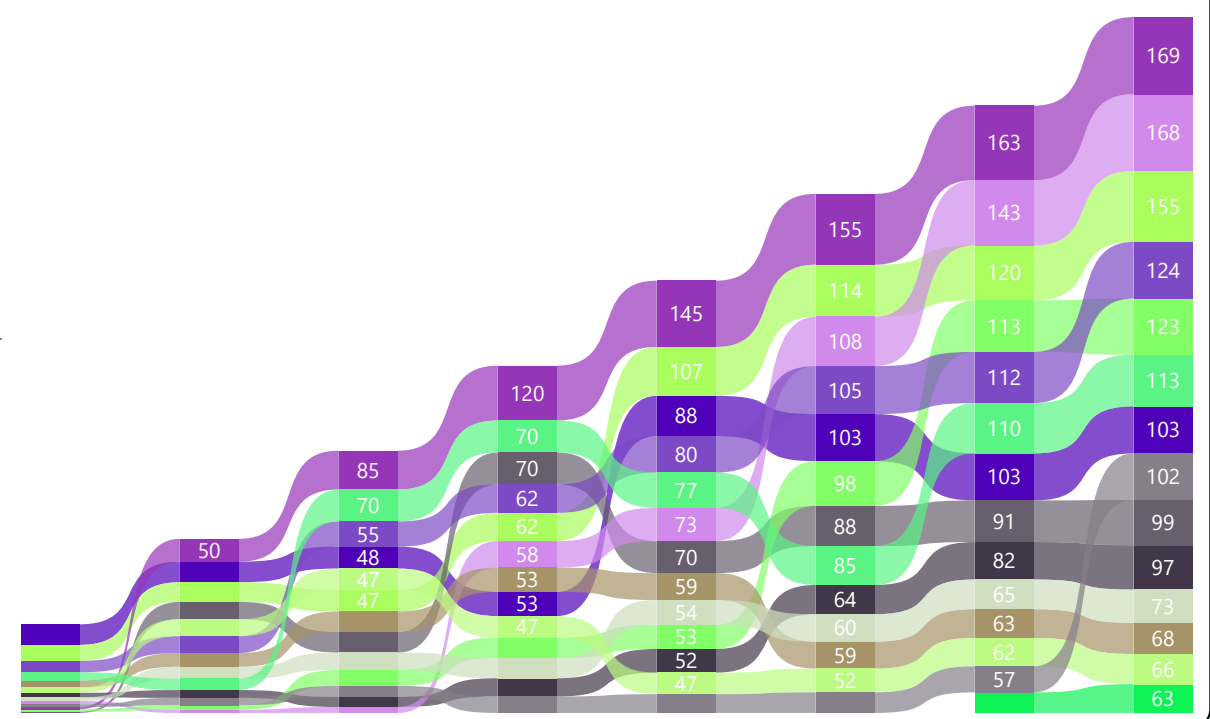

Name	1	2	3	4	5	6	7	8	Total
1 Lukas Schnider (A)	5	45	35	35	25	10	8	6	169
2 Joey Fischer	7	0	6	45	15	35	35	25	168
3 Hannah Portmann	35	8	4	15	45	7	6	35	155
4 ↑ Michael Jossen	25	12	18	7	18	25	7	12	124
5 ↓ José Hess (A)	5	5	25	10	8	45	15	10	123
6 Selina Hug	18	7	45	0	7	8	25	3	113
7 Annika Heider	45	0	3	5	35	15	0	0	103
8 ↑ Simon Locher	6	10	8	12	5	4	12	45	102
9 ↓ Jann Gadmer	3	35	7	25	0	18	3	8	99
10 ↓ Esther Lagler	10	7	5	18	12	12	18	15	97
11 ↓ Manuela Bhend	8	18	12	6	10	6	5	8	73
12 ↓ Karin Dincic-Walcher	15	15	15	8	6	0	4	5	68
13 ↓ Raphael Jaggi	12	25	10	0	0	5	10	4	66
14 Ingo Kampenga	0	0	0	0	0	0	45	18	63
15 Nicola Colucci	0	0	0	0	0	0	0	0	0

- Annika Heider
- Esther Lagler
- Hannah Portmann
- Ingo Kampenga
- Jann Gadmer
- Joey Fischer
- José Hess (A)
- Karin Dincic-Walcher
- Lukas Schnider (A)
- Manuela Bhend
- Michael Jossen
- Nicola Colucci
- Raphael Jaggi
- Selina Hug
- Simon Locher

Name	1	%	#	2	%	#	3	%	#	4	%	#	5	%	#	6	%	#	7	%	#	8	%	#
Annika Heider	17610	76%	1	0	0%	12 ↓	7130	40%	13 ↓	7300	40%	11 ↑	11880	62%	2 ↑	10250	55%	5 ↓	0	0%	14 ↓	0	0%	14 →
Esther Lagler	10820	48%	7	6470	35%	9 ↓	8820	50%	11 ↓	12390	70%	4 ↑	9750	52%	6 ↓	9390	50%	6 →	10580	60%	4 ↑	12380	70%	5 ↓
Hannah Portmann	14090	60%	2	6570	35%	8 ↓	7220	40%	12 ↓	12020	65%	5 ↑	12830	67%	1 ↑	8570	45%	9 ↓	8210	45%	10 ↓	14380	75%	2 ↑
Ingo Kampenga	0	0%	14	0	0%	12 ↑	0	0%	14 ↓	0	0%	12 ↑	0	0%	12 →	0	0%	13 ↓	11590	65%	1 ↑	13050	70%	4 ↓
Jann Gadmer	8080	36%	13	8110	45%	2 ↑	9460	55%	9 ↓	12660	70%	3 ↑	0	0%	12 ↓	13210	70%	4 ↑	6330	35%	13 ↓	10430	55%	8 ↑
Joey Fischer	9220	40%	9	0	0%	12 ↓	9310	50%	10 ↑	15120	80%	1 ↑	10160	52%	5 ↓	18000	90%	2 ↑	10980	60%	2 →	13690	75%	3 ↓
José Hess (A)	8300	36%	11	5370	30%	11 →	12610	65%	3 ↑	10960	60%	7 ↓	9190	48%	8 ↓	23080	100%	1 ↑	10020	55%	5 ↓	11300	60%	7 ↓
Karin Dincic-Walcher	12600	56%	5	7330	40%	5 →	11610	65%	5 →	10810	60%	8 ↓	8780	48%	10 ↓	0	0%	13 ↓	6510	35%	12 ↑	9920	55%	11 ↑
Lukas Schnider (A)	8300	36%	11	9290	50%	1 ↑	14000	75%	2 ↓	14650	80%	2 →	10820	57%	3 ↓	9350	50%	7 ↓	9260	50%	8 ↓	10330	55%	10 ↓
Manuela Bhend	9260	40%	8	7600	40%	4 ↑	11130	60%	6 ↓	10120	55%	10 ↓	9530	48%	7 ↑	8530	45%	10 ↓	7510	40%	11 ↓	10430	55%	8 ↑
Michael Jossen	13740	60%	3	7090	40%	6 ↓	11690	65%	4 ↑	10350	60%	9 ↓	10710	57%	4 ↑	14860	75%	3 ↑	8610	50%	9 ↓	11600	65%	6 ↑
Nicola Colucci	0	0%	14	0	0%	12 ↑	0	0%	14 ↓	0	0%	12 ↑	0	0%	12 →	0	0%	13 ↓	0	0%	14 ↓	0	0%	14 →
Raphael Jaggi	11470	52%	6	7620	45%	3 ↑	10230	60%	7 ↓	0	0%	12 ↓	0	0%	12 →	8380	50%	11 ↑	9320	55%	7 ↑	8890	55%	12 ↓
Selina Hug	13490	64%	4	6470	35%	9 ↓	17220	90%	1 ↑	0	0%	12 ↓	8990	52%	9 ↑	8620	50%	8 ↑	10860	65%	3 ↑	8680	50%	13 ↓
Simon Locher	9100	40%	10	6710	35%	7 ↑	10210	55%	8 ↓	11980	65%	6 ↑	6490	33%	11 ↓	7480	40%	12 ↓	10010	55%	6 ↑	15540	75%	1 ↑