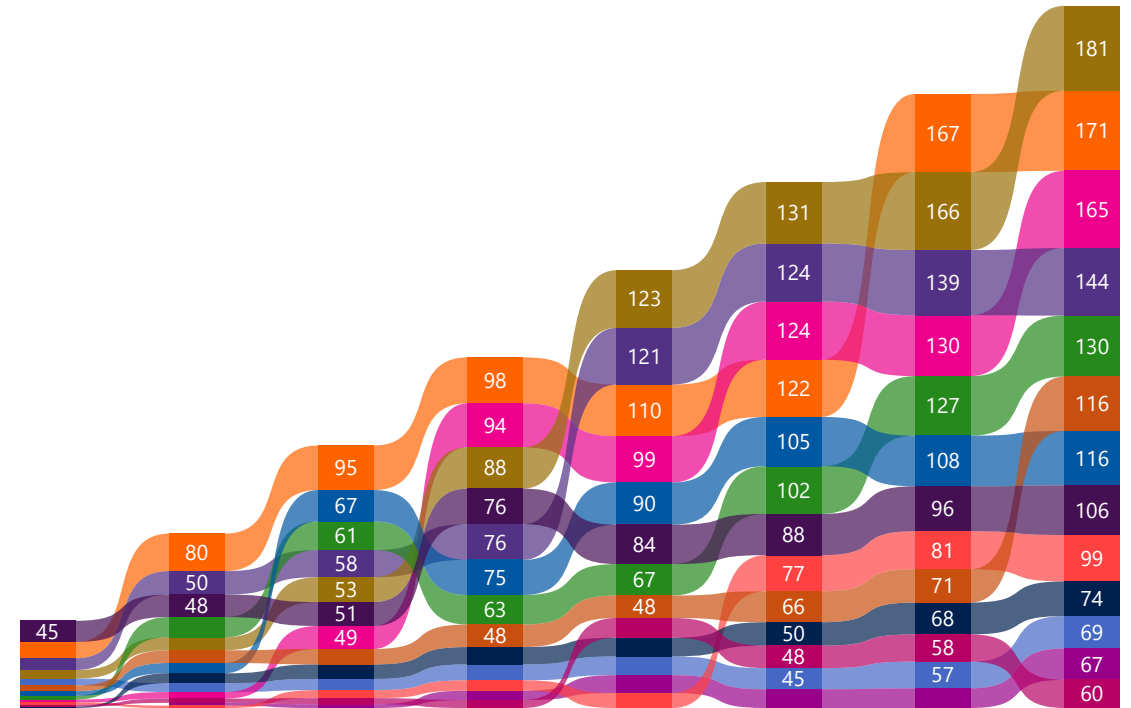

Name	1	2	3	4	5	6	7	8	Total
1 ↑ Monika Sarbach	18	10	25	35	35	8	35	15	181
2 ↓ Andy Frei (N)	35	45	15	3	12	12	45	4	171
3 ↑ Jonas Meyerhoff	6	8	35	45	5	25	6	35	165
4 ↓ Marco Haller (N)	25	25	8	18	45	3	15	5	144
5 Philippe Steiner (A)	8	35	18	2	4	35	25	3	130
6 ↑ Salil Apte (N)	12	15	6	15	0	18	5	45	116
7 ↓ Rebekka Holzer	10	12	45	8	15	15	3	8	116
8 ↓ Sebastian Küppers	45	3	3	25	8	4	8	10	106
9 ↓ Norwin Amiet	5	0	12	5	10	45	4	18	99
10 Rolf Schneebeli	3	18	10	6	3	10	18	6	74
11 ↑ Andreas Vetter (A)	15	4	5	10	6	5	12	12	69
12 ↑ Eva Keller (N)	0	6	2	12	18	2	2	25	67
13 ↓ Tizian Zumthurm	4	5	4	4	25	6	10	2	60
14 Paul Roger Ratcliffe (A)	0	0	0	0	0	0	0	0	0

- Andreas Vetter (A)
- Andy Frei (N)
- Eva Keller (N)
- Jonas Meyerhoff
- Marco Haller (N)
- Monika Sarbach
- Norwin Amiet
- Paul Roger Ratcliffe (A)
- Philippe Steiner (A)
- Rebekka Holzer
- Rolf Schneebeli
- Salil Apte (N)
- Sebastian Küppers
- Tizian Zumthurm

Name	1	%	#	2	%	#	3	%	#	4	%	#	5	%	#	6	%	#	7	%	#	8	%	#
Andreas Vetter (A)	18790	76%	5	8420	45%	11 ↓	11080	60%	10 ↑	15240	80%	7 ↑	11330	57%	9 ↓	10420	55%	10 ↓	13260	70%	6 ↑	15030	80%	6 →
Andy Frei (N)	20770	88%	2	16340	90%	1 ↑	14100	85%	5 ↓	12360	75%	12 ↓	13640	76%	6 ↑	13140	75%	6 →	17920	90%	1 ↑	13790	85%	11 ↓
Eva Keller (N)	0	0%	13	9350	50%	9 ↑	10120	55%	13 ↓	15460	80%	6 ↑	14180	71%	4 ↑	7390	40%	13 ↓	9470	50%	13 →	17360	85%	3 ↑
Jonas Meyerhoff	15850	68%	9	10280	55%	8 ↑	14900	80%	2 ↑	17250	90%	1 ↑	10140	52%	10 ↓	16730	85%	3 ↑	12250	65%	9 ↓	17410	85%	2 ↑
Marco Haller (N)	20600	84%	3	12740	70%	3 →	12580	70%	8 ↓	15910	85%	4 ↑	16090	81%	1 ↑	9740	55%	12 ↓	13270	70%	5 ↑	13860	75%	10 ↓
Monika Sarbach	19170	80%	4	10310	55%	7 ↓	14840	80%	3 ↑	16450	85%	2 ↑	14780	76%	2 →	12290	65%	8 ↓	17470	90%	2 ↑	15390	80%	5 ↓
Norwin Amiet	15420	68%	10	0	0%	13 ↓	13840	75%	6 ↑	13010	70%	10 ↓	13340	67%	7 ↑	20230	95%	1 ↑	11360	60%	11 ↓	16440	85%	4 ↑
Paul Roger Ratcliffe (A)	0	0%	13	0	0%	13 →	0	0%	14 ↓	0	0%	14 →	0	0%	13 ↑	0	0%	14 ↓	0	0%	14 →	0	0%	14 →
Philippe Steiner (A)	15920	68%	8	12970	70%	2 ↑	14400	75%	4 ↓	12330	65%	13 ↓	9370	48%	11 ↑	17210	85%	2 ↑	16990	85%	3 ↓	12380	65%	12 ↓
Rebekka Holzer	17160	76%	7	10680	65%	6 ↑	15350	85%	1 ↑	14700	85%	8 ↓	14160	81%	5 ↑	13700	80%	5 →	11240	70%	12 ↓	14280	80%	8 ↑
Rolf Schneebeli	12570	56%	12	12460	65%	4 ↑	13560	75%	7 ↓	13600	75%	9 ↓	7200	38%	12 ↓	13120	70%	7 ↑	13920	75%	4 ↑	14270	75%	9 ↓
Salil Apte (N)	17440	80%	6	12270	65%	5 ↑	11450	70%	9 ↓	15850	80%	5 ↑	0	0%	13 ↓	16480	85%	4 ↑	11620	65%	10 ↓	19980	95%	1 ↑
Sebastian Küppers	22170	84%	1	7590	40%	12 ↓	10740	60%	12 →	16330	85%	3 ↑	13240	67%	8 ↓	10390	55%	11 ↓	12380	65%	8 ↑	14510	75%	7 ↑
Tizian Zumthurm	12840	56%	11	9260	50%	10 ↑	10920	60%	11 ↓	12880	70%	11 →	14290	71%	3 ↑	11220	60%	9 ↓	12940	70%	7 ↑	12340	60%	13 ↓