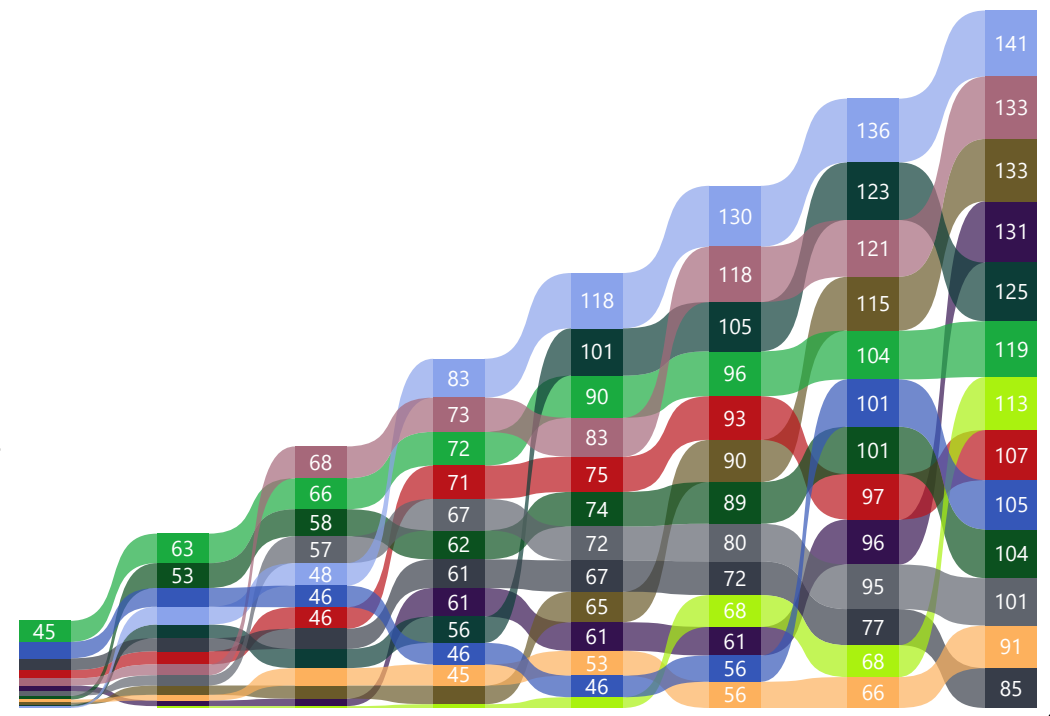

Name	1	2	3	4	5	6	7	8	Total
1 Michael Sauer	3	35	10	35	35	12	6	5	141
2 ↑ Raphael Zemp	15	8	45	5	10	35	3	12	133
3 ↑ Andreas Egger (A)	5	15	8	12	25	25	25	18	133
4 ↑ Andi Stolz	12	0	4	45	0	0	35	35	131
5 ↓ Gabor Szucs	4	25	12	15	45	4	18	2	125
6 ↓ Barbara Fritschi (N)	45	18	3	6	18	6	8	15	119
7 ↑ Manuel Blamauer (N)	0	4	0	4	15	45	0	45	113
8 Christian Müller (A)	18	10	18	25	4	18	4	10	107
9 ↓ Victoria Szucs	35	5	6	0	0	10	45	4	105
10 ↓ Gian Kamlesh (N)	8	45	5	4	12	15	12	3	104
11 ↓ Mariann Grunder Glatzfelder	10	12	35	10	5	8	15	6	101
12 ↑ Jens Dornedden	6	6	25	8	8	3	10	25	91
13 ↓ Helene Portmann	25	3	15	18	6	5	5	8	85
14 Philipp Rohrer	0	0	0	0	0	0	0	0	0

- Andi Stolz
- Andreas Egger (A)
- Barbara Fritschi (N)
- Christian Müller (A)
- Gabor Szucs
- Gian Kamlesh (N)
- Helene Portmann
- Jens Dornedden
- Manuel Blamauer (N)
- Mariann Grunder Glatzfelder
- Michael Sauer
- Philipp Rohrer
- Raphael Zemp
- Victoria Szucs

Name	1	%	#	2	%	#	3	%	#	4	%	#	5	%	#	6	%	#	7	%	#	8	%	#							
Andi Stolz	16720	72%	6	0	0%	13	↓	8890	50%	11	↑	17760	90%	1	↑	0	0%	12	↓	0	0%	13	↓	15760	80%	2	↑	18130	85%	2	→
Andreas Egger (A)	15110	64%	10	9370	50%	5	↑	10300	55%	8	↓	14720	75%	6	↑	13940	71%	3	→	13420	70%	3	→	14630	75%	3	→	16680	80%	4	↓
Barbara Fritschi (N)	21920	88%	1	9380	50%	4	↓	8160	45%	12	↓	12950	70%	9	↑	13200	67%	4	↑	9480	50%	9	↓	12200	65%	8	↑	15850	75%	5	↑
Christian Müller (A)	18040	76%	4	9190	50%	7	↓	13060	70%	4	↑	16090	85%	3	↑	9370	48%	11	↓	13230	70%	4	↑	10890	60%	11	↓	15220	75%	7	↑
Gabor Szucs	15060	64%	11	11050	60%	3	↑	12650	70%	6	↓	15460	80%	5	↑	16380	86%	1	↑	8450	45%	11	↓	13960	75%	4	↑	10220	55%	13	↓
Gian Kamlesh (N)	15790	68%	8	13040	70%	1	↑	9190	50%	10	↓	11660	65%	11	↓	12380	62%	6	↑	11430	60%	5	↑	12740	70%	6	↓	11980	65%	12	↓
Helene Portmann	18640	80%	3	6240	35%	12	↓	12740	70%	5	↑	15720	85%	4	↑	10940	57%	9	↓	8480	45%	10	↓	10980	60%	10	→	14620	75%	8	↑
Jens Dornedden	15520	72%	9	7290	40%	9	→	13580	75%	3	↑	13380	75%	8	↓	11800	62%	8	→	6610	35%	12	↓	12670	70%	7	↑	17050	85%	3	↑
Manuel Blamauer (N)	0	0%	13	6250	35%	11	↑	0	0%	13	↓	11660	65%	11	↑	12960	67%	5	↑	16120	90%	1	↑	0	0%	13	↓	19710	90%	1	↑
Mariann Grunder Glatzfelder	16560	72%	7	9200	50%	6	↑	13660	75%	2	↑	13880	75%	7	↓	10080	52%	10	↓	10390	55%	8	↑	13050	70%	5	↑	14230	75%	9	↓
Michael Sauer	13990	60%	12	12560	65%	2	↑	11160	60%	7	↓	16130	85%	2	↑	14080	71%	2	→	11420	60%	6	↓	11290	60%	9	↓	13360	70%	10	↓
Philipp Rohrer	0	0%	13	0	0%	13	→	0	0%	13	→	0	0%	13	→	0	0%	12	↑	0	0%	13	↓	0	0%	13	→	0	0%	14	↓
Raphael Zemp	17250	76%	5	7360	40%	8	↓	16560	85%	1	↑	12600	70%	10	↓	11940	62%	7	↑	14080	75%	2	↑	9160	50%	12	↓	15270	75%	6	↑
Victoria Szucs	19060	84%	2	6450	35%	10	↓	10220	65%	9	↑	0	0%	13	↓	0	0%	12	↑	10940	60%	7	↑	19450	95%	1	↑	12540	70%	11	↓