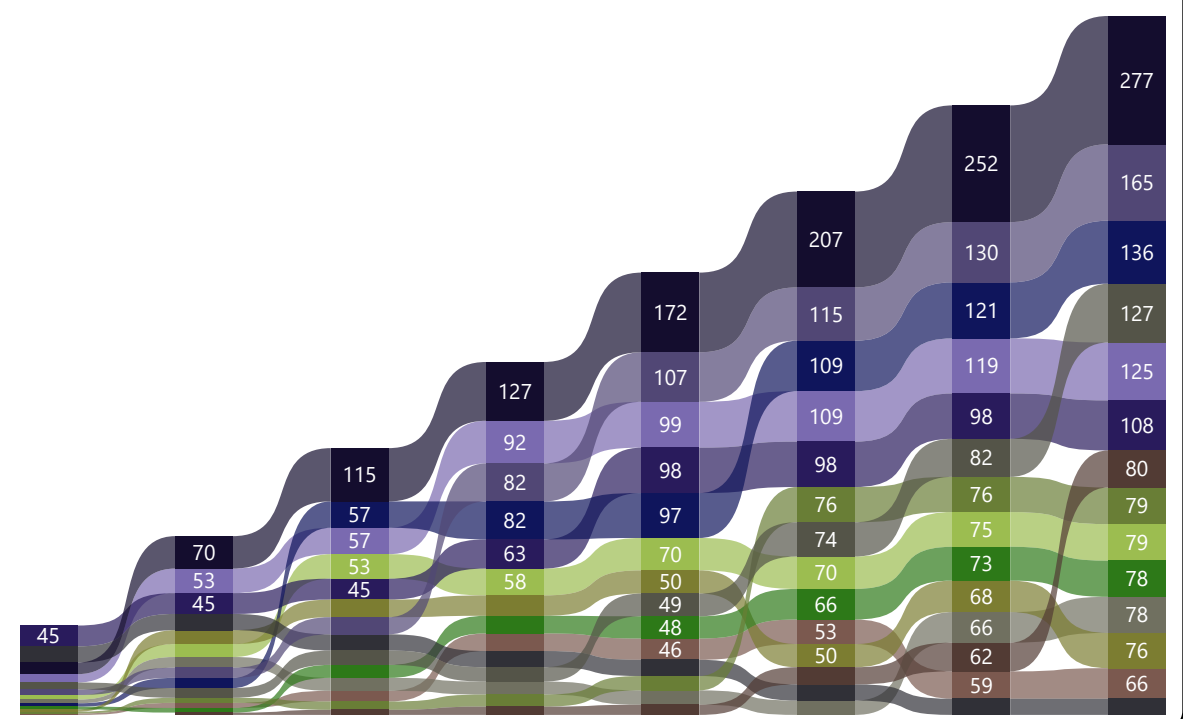

Name	1	2	3	4	5	6	7	8	Total
1 Simon Kaufmann	25	45	45	12	45	35	45	25	277
2 Mathias Henseler	12	10	15	45	25	8	15	35	165
3 Denise Feer	7	15	35	25	15	12	12	15	136
4 ↑ Valentin Meyer	15	6	10	0	18	25	8	45	127
5 ↓ Abhijatha Tripti	18	35	4	35	7	10	10	6	125
6 ↓ Christian Maag	45	0	0	18	35	0	0	10	108
7 ↑ Silvie Jenny	0	5	6	7	4	15	25	18	80
8 ↓ Séverine Bertholet	4	7	7	8	5	45	0	3	79
9 ↓ Alain Burtschi (A)	10	18	25	5	12	0	5	4	79
10 ↑ Daniela von Arx	8	15	5	0	3	0	35	12	78
11 ↓ Janick Wetterwald	6	4	18	10	10	18	7	5	78
12 ↓ Hans-Jürg Aeschlimann	5	25	8	6	6	0	18	8	76
13 Caroline Wyss	3	8	12	15	8	7	6	7	66
14 Marco Winkelmann (A)	35	0	0	0	0	0	0	0	35
15 Enrico Rentsch	0	0	0	0	0	0	0	0	0

- Abhijatha Tripti
- Alain Burtschi (A)
- Caroline Wyss
- Christian Maag
- Daniela von Arx
- Denise Feer
- Enrico Rentsch
- Hans-Jürg Aeschlimann
- Janick Wetterwald
- Marco Winkelmann (A)
- Mathias Henseler
- Séverine Bertholet
- Silvie Jenny
- Simon Kaufmann
- Valentin Meyer

Name	1	%	#	2	%	#	3	%	#	4	%	#	5	%	#	6	%	#	7	%	#	8	%	#
Abhijatha Tripti	10470	56%	4	9780	55%	2 ↑	6950	45%	12 ↓	12630	75%	2 ↑	8500	48%	9 ↓	7040	40%	7 ↑	8510	50%	7 →	9350	55%	10 ↓
Alain Burtschi (A)	9980	44%	7	9170	50%	4 ↑	12670	70%	3 ↑	7810	45%	11 ↓	10430	57%	6 ↑	0	0%	10 ↓	5440	30%	11 ↓	8260	45%	12 ↓
Caroline Wyss	7980	36%	13	7120	40%	8 ↑	11630	65%	6 ↑	11670	65%	5 ↑	8860	48%	8 ↓	6250	35%	9 ↓	6110	35%	10 ↓	10030	55%	9 ↑
Christian Maag	16490	72%	1	0	0%	13 ↓	0	0%	13 →	11800	70%	4 ↑	12750	71%	2 ↑	0	0%	10 ↓	0	0%	12 ↓	10490	60%	7 ↑
Daniela von Arx	9120	40%	8	8060	45%	5 ↑	7710	45%	11 ↓	0	0%	12 ↓	7060	38%	13 ↓	0	0%	10 ↑	11410	65%	2 ↑	10800	60%	6 ↓
Denise Feer	8950	40%	9	8060	50%	5 ↑	13470	75%	2 ↑	12150	70%	3 ↓	11290	62%	5 ↓	7340	45%	6 ↓	9680	55%	6 →	10890	60%	5 ↑
Enrico Rentsch	0	0%	14	0	0%	13 ↑	0	0%	13 →	0	0%	12 ↑	0	0%	14 ↓	0	0%	10 ↑	0	0%	12 ↓	0	0%	14 ↓
Hans-Jürg Aeschlimann	8260	36%	11	9380	50%	3 ↑	8360	45%	8 ↓	9050	50%	10 ↓	8230	43%	10 →	0	0%	10 →	10050	55%	4 ↑	10180	55%	8 ↓
Janick Wetterwald	8820	40%	10	2740	15%	12 ↓	12450	70%	4 ↑	11500	65%	7 ↓	10050	52%	7 →	10140	55%	4 ↑	6950	40%	9 ↓	9250	50%	11 ↓
Marco Winkelmann (A)	14340	68%	2	0	0%	13 ↓	0	0%	13 →	0	0%	12 ↑	0	0%	14 ↓	0	0%	10 ↑	0	0%	12 ↓	0	0%	14 ↓
Mathias Henseler	10030	44%	6	7390	40%	7 ↓	11830	65%	5 ↑	12710	70%	1 ↑	12310	67%	3 ↓	6670	35%	8 ↓	9880	55%	5 ↑	12940	70%	2 ↑
Séverine Bertholet	8220	36%	12	5500	30%	9 ↑	8030	45%	9 →	10910	60%	8 ↑	7390	38%	11 ↓	14010	75%	1 ↑	0	0%	12 ↓	8250	45%	13 ↓
Silvie Jenny	0	0%	14	4540	25%	11 ↑	7820	45%	10 ↑	10880	65%	9 ↑	7280	38%	12 ↓	8210	45%	5 ↑	11090	65%	3 ↑	11680	65%	4 ↓
Simon Kaufmann	11090	52%	3	10630	60%	1 ↑	14680	80%	1 →	11650	65%	6 ↓	13210	71%	1 ↑	13030	70%	2 ↓	11740	65%	1 ↑	11910	65%	3 ↓
Valentin Meyer	10280	48%	5	5470	30%	10 ↓	8800	50%	7 ↑	0	0%	12 ↓	11560	62%	4 ↑	11370	60%	3 ↑	8040	45%	8 ↓	13340	70%	1 ↑