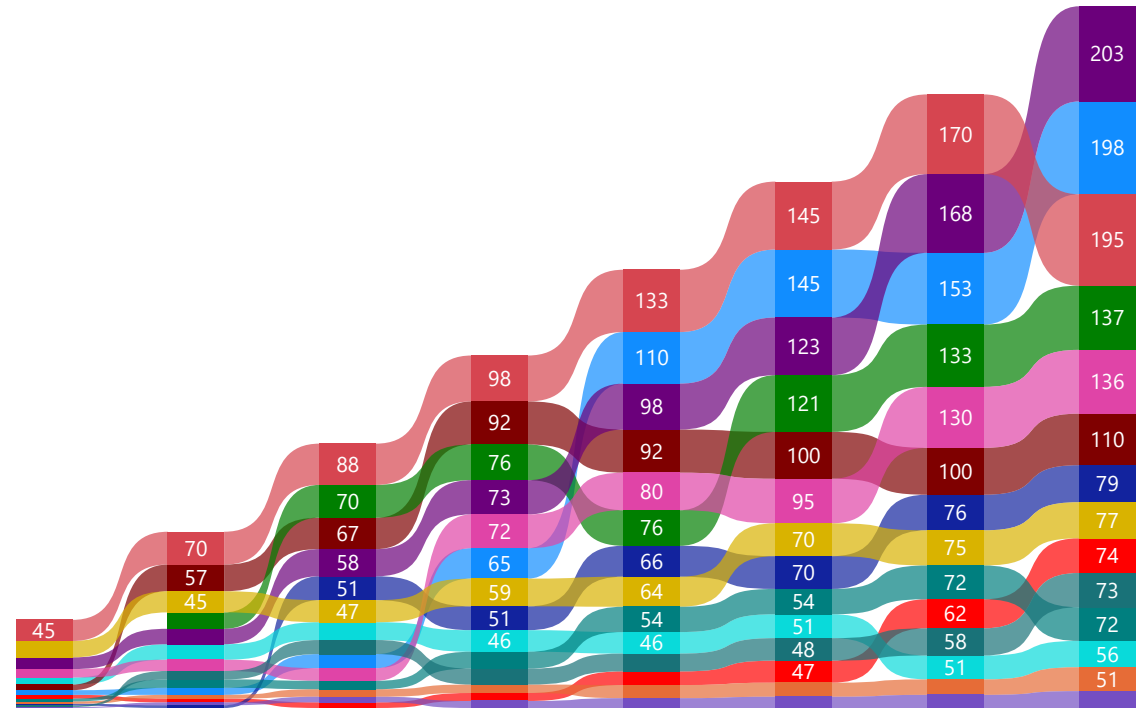

Name	1	2	3	4	5	6	7	8	Total
1 ↑ Manuel Hobiger	25	8	25	15	25	25	45	35	203
2 ↑ Charlie Sarbach	10	5	15	35	45	35	8	45	198
3 ↓ Renate Schär (M)	45	25	18	10	35	12	25	25	195
4 Manuel Feer	0	35	35	6	0	45	12	4	137
5 Markus Klein	18	6	3	45	8	15	35	6	136
6 Lakshmi Natarajan	12	45	10	25	0	8	0	10	110
7 Dominik Jordan	4	2	45	0	15	4	6	3	79
8 Piyush Singh	35	10	2	12	5	6	5	2	77
9 ↑ Alex Feist	8	0	4	5	12	18	15	12	74
10 ↑ Samuel Felder (N)	3	15	12	4	4	10	10	15	73
11 ↓ Prakhar Gupta	6	12	0	18	18	0	18	0	72
12 Girish Chandrasekhar	15	18	5	8	0	5	0	5	56
13 Lucas Orellano (N)	5	3	8	2	10	2	3	18	51
14 Markus Walser (N)	2	4	6	3	6	3	4	8	36

- Alex Feist
- Charlie Sarbach
- Dominik Jordan
- Girish Chandrasekhar
- Lakshmi Natarajan
- Lucas Orellano (N)
- Manuel Feer
- Manuel Hobiger
- Markus Klein
- Markus Walser (N)
- Piyush Singh
- Prakhar Gupta
- Renate Schär (M)
- Samuel Felder (N)

Name	1	%	#	2	%	#	3	%	#	4	%	#	5	%	#	6	%	#	7	%	#	8	%	#							
Alex Feist	20760	84%	8	0	0%	14	↓	10270	55%	11	↑	14760	75%	10	↑	15970	81%	6	↑	19580	90%	4	↑	15610	80%	5	↓	17520	80%	6	↓
Charlie Sarbach	21180	84%	7	11440	60%	10	↓	14620	80%	5	↑	19220	95%	2	↑	18660	90%	1	↑	22970	100%	2	↓	14160	75%	8	↓	21570	95%	1	↑
Dominik Jordan	17180	72%	11	10300	55%	13	↓	21570	100%	1	↑	0	0%	14		16330	81%	5	↑	12030	65%	11	↓	13830	75%	9	↑	12980	70%	12	↓
Girish Chandrasekhar	21560	84%	5	14110	75%	4	↑	12340	70%	10	↓	16350	85%	8	↑	0	0%	12	↓	13880	75%	10	↑	0	0%	13	↓	16070	80%	10	↑
Lakshmi Natarajan	21350	88%	6	14920	80%	1	↑	13350	75%	7	↓	18090	90%	3	↑	0	0%	12	↓	14880	80%	8	↑	0	0%	13	↓	17410	90%	7	↑
Lucas Orellano (N)	20220	84%	10	10310	55%	12	↓	13120	70%	8	↑	11910	65%	13	↓	15680	76%	7	↑	10280	55%	13	↓	10410	55%	12	↑	17830	85%	4	↑
Manuel Feer	0	0%	14	14820	80%	2	↑	16720	85%	2	→	15320	85%	9	↓	0	0%	12	↓	23080	100%	1	↑	14800	80%	6	↓	13670	70%	11	↓
Manuel Hobiger	22930	88%	3	12180	65%	8	↓	15270	80%	3	↑	17900	90%	5	↓	17090	86%	3	↑	22710	100%	3	→	18060	90%	1	↑	21220	95%	2	↓
Markus Klein	22030	84%	4	12080	65%	9	↓	9320	50%	12	↓	19420	95%	1	↑	13990	71%	8	↓	18670	90%	5	↑	17150	85%	2	↑	16660	80%	9	↓
Markus Walser (N)	15040	64%	13	11140	60%	11	↑	12910	70%	9	↑	13030	70%	12	↓	13850	71%	9	↑	10420	55%	12	↓	13160	70%	11	↑	16820	85%	8	↑
Piyush Singh	24030	88%	2	12350	65%	7	↓	8300	45%	13	↓	17870	90%	6	↑	13230	67%	10	↓	14630	75%	9	↑	13440	70%	10	↓	12560	65%	13	↓
Prakhar Gupta	20470	84%	9	12370	65%	6	↑	0	0%	14	↓	18050	90%	4	↑	16850	81%	4	→	0	0%	14	↓	16140	80%	4	↑	0	0%	14	↓
Renate Schär (M)	28530	100%	1	14570	75%	3	↓	14830	80%	4	↓	17420	90%	7	↓	17440	86%	2	↑	18040	90%	6	↓	16510	85%	3	↑	18950	90%	3	→
Samuel Felder (N)	16060	68%	12	13620	70%	5	↑	13910	75%	6	↓	14640	80%	11	↓	13020	67%	11	→	16750	85%	7	↑	14690	75%	7	→	17600	85%	5	↑