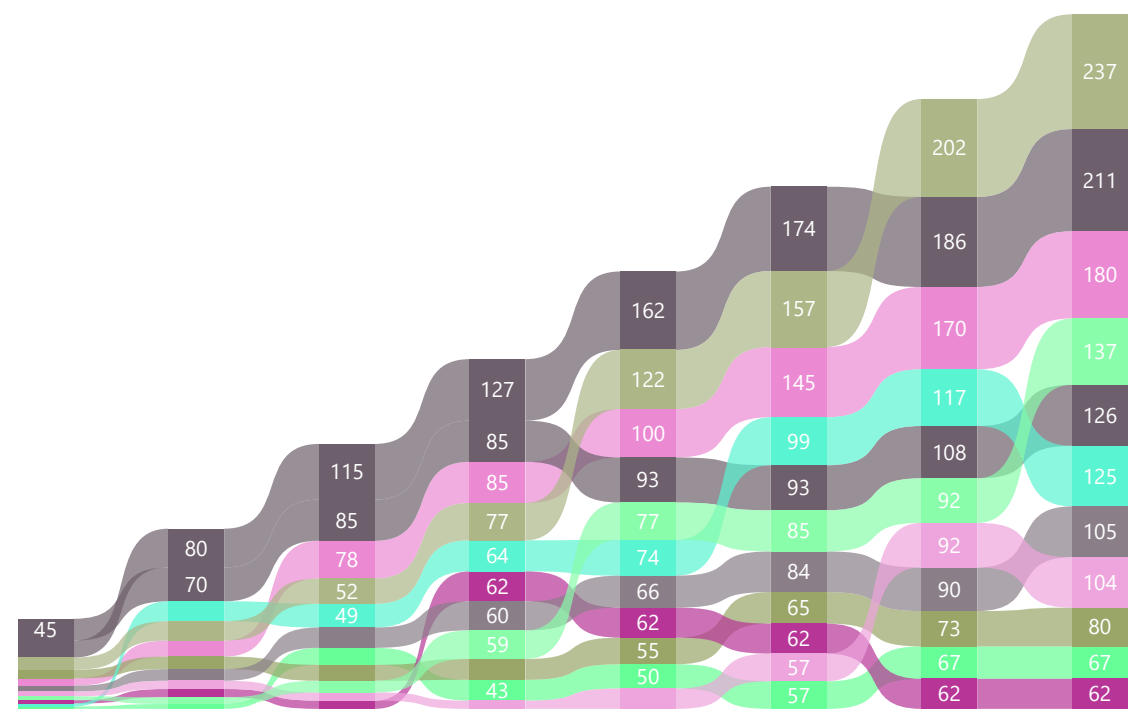

Name	1	2	3	4	5	6	7	8	Total
1 Valentin Freiermuth	25	15	12	25	45	35	45	35	237
2 Annatina Reinhard (A)	35	45	35	12	35	12	12	25	211
3 Beat Rölli	15	18	45	7	15	45	25	10	180
4 ↑ Sepp Hess	8	6	10	35	18	8	7	45	137
5 Marco Hauser	45	25	15	0	8	0	15	18	126
6 ↓ Paolo Maiolo	6	35	8	15	10	25	18	8	125
7 ↑ Rolf Markwalder (A)	12	12	18	18	6	18	6	15	105
8 ↓ Sabine Urban	10	7	0	0	25	15	35	12	104
9 Clarissa Imoberdorf	18	8	7	10	12	10	8	7	80
10 Beatrice Epper	5	5	25	8	7	7	10	0	67
11 Corinne Ringgenberg	7	10	0	45	0	0	0	0	62
12 Fabian Rigert	0	0	0	0	0	0	0	0	0
12 Josua Stuck	0	0	0	0	0	0	0	0	0
12 Oskar Eugster	0	0	0	0	0	0	0	0	0
12 Zoe Odermatt	0	0	0	0	0	0	0	0	0

- Annatina Reinhard (A)
- Beat Rölli
- Beatrice Epper
- Clarissa Imoberdorf
- Corinne Ringgenberg
- Fabian Rigert
- Josua Stuck
- Marco Hauser
- Oskar Eugster
- Paolo Maiolo
- Rolf Markwalder (A)
- Sabine Urban
- Sepp Hess
- Valentin Freiermuth
- Zoe Odermatt

Name	1	%	#	2	%	#	3	%	#	4	%	#	5	%	#	6	%	#	7	%	#	8	%	#							
Annatina Reinhard (A)	17810	76%	2	11160	60%	1	↑	12420	65%	2	↓	11190	60%	6	↓	11090	57%	2	↑	8440	45%	6	↓	10100	55%	6	→	12790	70%	3	↑
Beat Rölli	11490	52%	5	9840	55%	4	↑	15380	80%	1	↑	9670	55%	9	↓	9970	52%	5	↑	18280	85%	1	↑	10680	60%	3	↓	10400	60%	7	↓
Beatrice Epper	7940	40%	11	3370	25%	11	→	10800	70%	3	↑	9980	60%	8	↓	7900	48%	9	↓	1690	10%	9	→	9040	55%	7	↑	0	0%	10	↓
Clarissa Imoberdorf	12050	56%	4	7690	45%	8	↓	7400	45%	9	↓	10430	60%	7	↑	9790	52%	6	↑	7970	45%	7	↓	8480	50%	8	↓	7700	45%	9	↓
Corinne Ringgenberg	9590	44%	9	7910	45%	7	↑	0	0%	10	↓	14640	80%	1	↑	0	0%	11	↓	0	0%	10	↑	0	0%	11	↓	0	0%	10	↑
Fabian Rigert	0	0%	12	0	0%	12	→	0	0%	10	↑	0	0%	10	→	0	0%	11	↓	0	0%	10	↑	0	0%	11	↓	0	0%	10	↑
Josua Stuck	0	0%	12	0	0%	12	→	0	0%	10	↑	0	0%	10	→	0	0%	11	↓	0	0%	10	↑	0	0%	11	↓	0	0%	10	↑
Marco Hauser	17930	76%	1	9880	55%	3	↓	9950	55%	5	↓	0	0%	10	↓	8250	48%	8	↑	0	0%	10	↓	10270	60%	5	↑	12350	70%	4	↑
Oskar Eugster	0	0%	12	0	0%	12	→	0	0%	10	↑	0	0%	10	→	0	0%	11	↓	0	0%	10	↑	0	0%	11	↓	0	0%	10	↑
Paolo Maiolo	8920	40%	10	10040	55%	2	↑	8720	50%	8	↓	12510	70%	5	↑	8500	48%	7	↓	11830	65%	3	↑	10650	60%	4	↓	9620	55%	8	↓
Rolf Markwalder (A)	10670	48%	6	8180	45%	6	→	10590	60%	4	↑	12600	70%	4	→	7260	38%	10	↓	8590	45%	4	↑	7260	40%	10	↓	12310	70%	5	↑
Sabine Urban	10660	48%	7	5490	30%	9	↓	0	0%	10	↓	0	0%	10	→	10890	57%	3	↑	8480	45%	5	↓	12030	65%	2	↑	11130	60%	6	↓
Sepp Hess	10560	48%	8	5240	30%	10	↓	9850	55%	7	↑	13290	75%	2	↑	10640	57%	4	↓	4490	25%	8	↓	7850	45%	9	↓	15540	80%	1	↑
Valentin Freiermuth	15280	64%	3	9230	50%	5	↓	9900	55%	6	↓	12740	70%	3	↑	13050	67%	1	↑	12410	65%	2	↓	13720	75%	1	↑	13520	65%	2	↓
Zoe Odermatt	0	0%	12	0	0%	12	→	0	0%	10	↑	0	0%	10	→	0	0%	11	↓	0	0%	10	↑	0	0%	11	↓	0	0%	10	↑