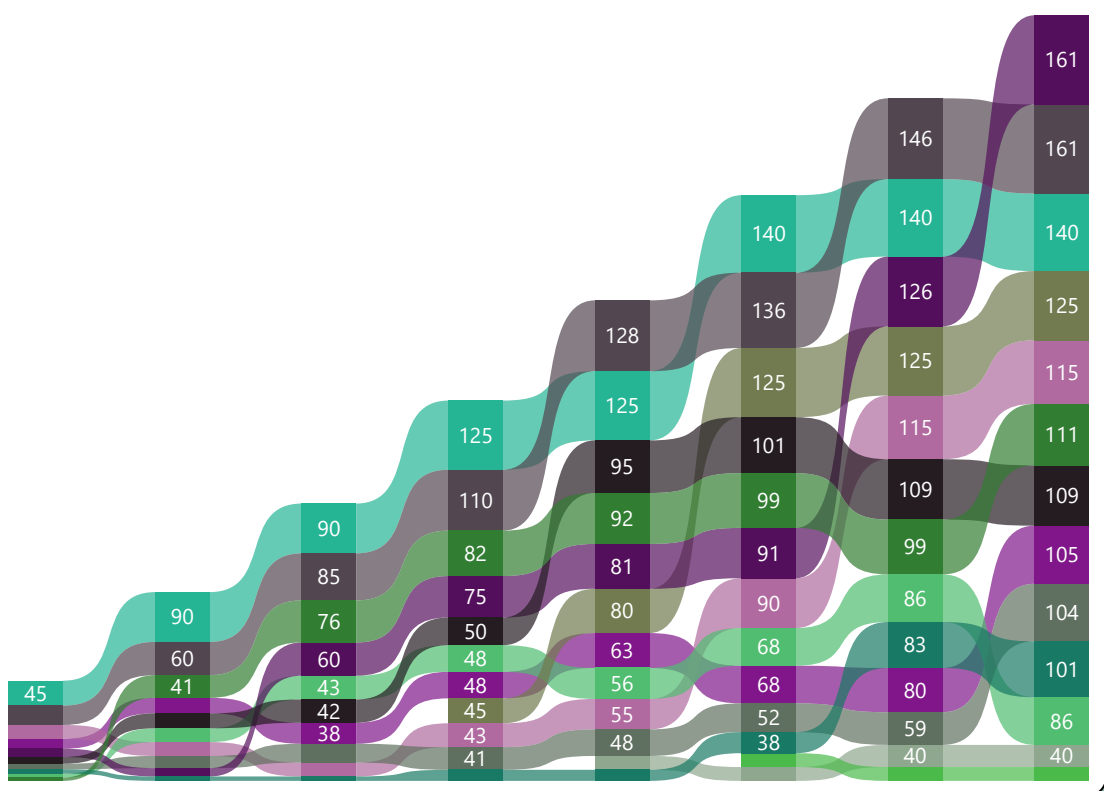

Name	1	2	3	4	5	6	7	8	Total
1 ↑ Stefan Ulrich (A)	15	0	45	15	6	10	35	35	161
2 ↓ Manuela Schwegler	35	25	25	25	18	8	10	15	161
3 ↓ Lili Ninova	45	45	0	35	0	15	0	0	140
4 Mihajlo Nenad (A)	0	0	0	45	35	45	0	0	125
5 Marco Arnold	25	0	0	18	12	35	25	0	115
6 ↑ Valentin Züsli	6	35	35	6	10	7	0	12	111
7 ↓ Therese Elisabeth Müller	12	15	15	8	45	6	8	0	109
8 ↑ Fausto La Spada	18	10	10	10	15	5	12	25	105
9 ↑ Silvia Maissen	10	12	12	7	7	4	7	45	104
10 ↓ Verena Betge (N)	8	0	0	12	0	18	45	18	101
11 ↓ Marius Müller	7	18	18	5	8	12	18	0	86
12 David Lüthold	0	0	0	0	25	0	15	0	40
13 Julian Purtschert	0	0	0	0	0	25	0	0	25
14 Isabelle Hayoz	0	0	0	0	0	0	0	0	0
14 Ramon Lock	0	0	0	0	0	0	0	0	0

- David Lüthold
- Fausto La Spada
- Isabelle Hayoz
- Julian Purtschert
- Lili Ninova
- Manuela Schwegler
- Marco Arnold
- Marius Müller
- Mihajlo Nenad (A)
- Ramon Lock
- Silvia Maissen
- Stefan Ulrich (A)
- Therese Elisabeth Müller
- Valentin Züsli
- Verena Betge (N)

Name	1	%	#	2	%	#	3	%	#	4	%	#	5	%	#	6	%	#	7	%	#	8	%	#							
David Lüthold	0	0%	11	0	0%	8	↑	0	0%	8	→	0	0%	12	↓	11120	57%	3	↑	0	0%	13	↓	9110	50%	5	↑	0	0%	7	↓
Fausto La Spada	12750	56%	4	6500	35%	7	↓	4380	25%	7	→	11640	65%	7	→	9830	52%	5	↑	3730	20%	11	↓	8220	45%	6	↑	10840	60%	3	↑
Isabelle Hayoz	0	0%	11	0	0%	8	↑	0	0%	8	→	0	0%	12	↓	0	0%	11	↑	0	0%	13	↓	0	0%	10	↑	0	0%	7	↑
Julian Purtschert	0	0%	11	0	0%	8	↑	0	0%	8	→	0	0%	12	↓	0	0%	11	↑	15660	80%	3	↑	0	0%	10	↓	0	0%	7	↑
Lili Ninova	17870	84%	1	11180	65%	1	→	0	0%	8	↓	14310	80%	2	↑	0	0%	11	↓	11930	70%	5	↑	0	0%	10	↓	0	0%	7	↑
Manuela Schwegler	16880	72%	2	7620	40%	3	↓	11390	60%	3	→	12940	70%	3	→	11020	57%	4	↓	7590	40%	8	↓	8040	45%	7	↑	9380	50%	5	↑
Marco Arnold	13100	56%	3	0	0%	8	↓	0	0%	8	→	12090	65%	4	↑	8400	43%	6	↓	16780	85%	2	↑	10300	55%	3	↓	0	0%	7	↓
Marius Müller	9030	40%	9	7310	40%	4	↑	9920	55%	4	→	7860	45%	11	↓	7370	38%	8	↑	11350	60%	6	↑	9990	55%	4	↑	0	0%	7	↓
Mihajlo Nenad (A)	0	0%	11	0	0%	8	↑	0	0%	8	→	15650	90%	1	↑	11820	62%	2	↓	20450	95%	1	↑	0	0%	10	↓	0	0%	7	↑
Ramon Lock	0	0%	11	0	0%	8	↑	0	0%	8	→	0	0%	12	↓	0	0%	11	↑	0	0%	13	↓	0	0%	10	↑	0	0%	7	↑
Silvia Maissen	10820	52%	7	6510	45%	6	↑	7220	45%	6	→	10420	70%	9	↓	7060	43%	9	→	710	5%	12	↓	4680	35%	9	↑	13080	85%	1	↑
Stefan Ulrich (A)	11050	48%	5	0	0%	8	↓	17510	85%	1	↑	11890	65%	5	↓	7050	38%	10	↓	9450	50%	7	↑	10550	60%	2	↑	12040	70%	2	→
Therese Elisabeth Müller	10910	48%	6	7250	40%	5	↑	9110	50%	5	→	10810	60%	8	↓	12550	67%	1	↑	5510	30%	10	↓	7240	40%	8	↑	0	0%	7	↑
Valentin Züsli	8290	36%	10	8480	45%	2	↑	12260	65%	2	→	9280	50%	10	↓	7450	38%	7	↑	6700	35%	9	↓	0	0%	10	↓	9270	50%	6	↑
Verena Betge (N)	10810	48%	8	0	0%	8	→	0	0%	8	→	11670	65%	6	↑	0	0%	11	↓	12170	65%	4	↑	12040	65%	1	↑	10660	60%	4	↓