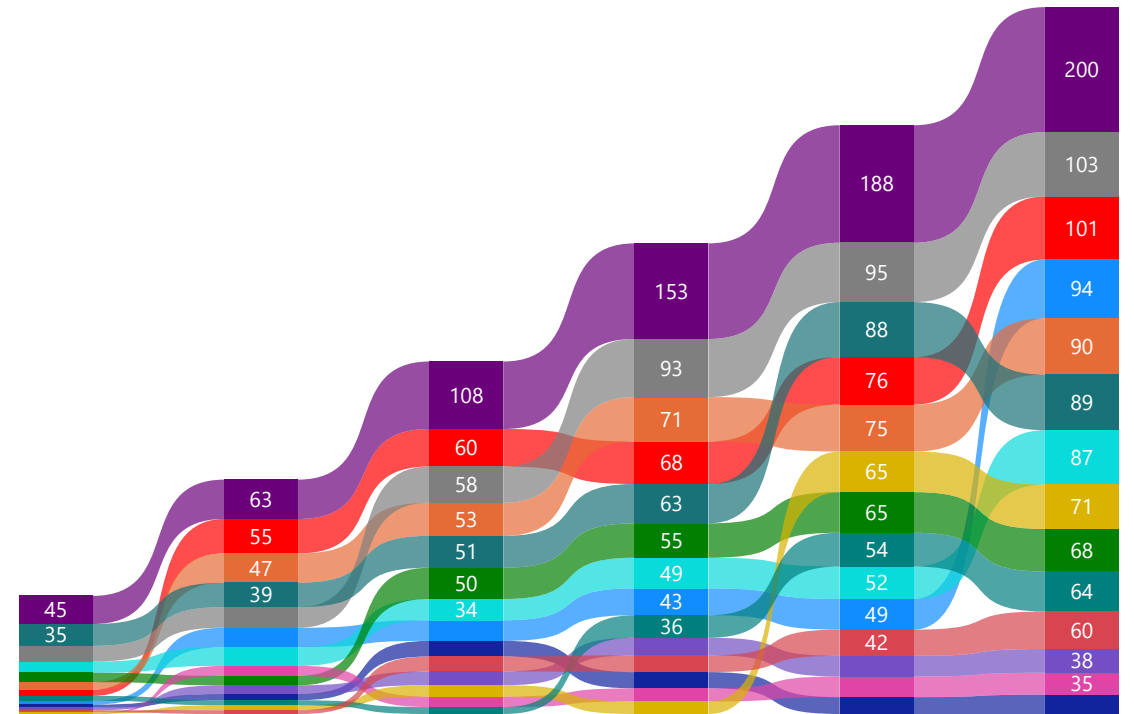

Name	1	2	3	4	5	6	7	8	Total
1 Manuel Hobiger	45	18	45	45	35	12			200
2 Renate Schär	25	8	25	35	2	8			103
3 ↑ Alex Feist	10	45	5	8	8	25			101
4 ↑ Andi Stolz	6	25	2	10	6	45			94
5 Lakshmi Natarajan (M)	12	35	6	18	4	15			90
6 ↓ Thomas Wälchli	35	4	12	12	25	1			89
7 ↑ Girish Chandrasekhar	18	12	4	15	3	35			87
8 ↓ Monika Sarbach (N)	2	6	10	2	45	6			71
9 ↓ Manuel Feer	15	0	35	5	10	3			68
10 ↓ Prakhar Gupta	8	0	3	25	18	10			64
11 Simon Luck (N)	3	3	18	3	15	18			60
12 ↑ Markus Walser	4	10	8	6	5	5			38
13 ↓ Markus Klein	1	15	1	4	12	2			35
14 Angelo Marras (N)	5	5	15	1	1	4			31

- Alex Feist
- Andi Stolz
- Angelo Marras (N)
- Girish Chandrasekhar
- Lakshmi Natarajan (M)
- Manuel Feer
- Manuel Hobiger
- Markus Klein
- Markus Walser
- Monika Sarbach (N)
- Prakhar Gupta
- Renate Schär
- Simon Luck (N)
- Thomas Wälchli

Name	1	%	#	2	%	#	3	%	#	4	%	#	5	%	#	6	%	#	7	%	#	8	%	#		
Alex Feist	14740	75%	7	16190	80%	1	↑	11250	60%	10	↓	14710	75%	8	↑	15710	80%	8	→	20590	95%	3	↑			
Andi Stolz	14300	75%	9	14870	75%	3	↑	10140	55%	13	↓	16310	85%	7	↑	15200	80%	9	↓	22570	100%	1	↑			
Angelo Marras (N)	13400	75%	10	11910	65%	10	→	14010	75%	5	↑	10140	55%	14	↓	13600	75%	14	→	16160	80%	11	↑			
Girish Chandrasekhar	15940	85%	4	14000	75%	6	↓	10770	60%	11	↓	17050	90%	5	↑	14800	80%	12	↓	21210	95%	2	↑			
Lakshmi Natarajan (M)	15050	80%	6	15400	80%	2	↑	12470	70%	9	↓	17380	85%	4	↑	14850	80%	11	↓	20140	95%	5	↑			
Manuel Feer	15700	85%	5	0	0%	13	↓	14920	80%	2	↑	13780	75%	10	↓	15770	85%	7	↑	16030	85%	12	↓			
Manuel Hobiger	19410	95%	1	14280	75%	4	↓	15160	80%	1	↑	21900	100%	1	→	18850	95%	2	↓	20000	95%	6	↓			
Markus Klein	10880	60%	14	14110	75%	5	↑	9870	55%	14	↓	13100	70%	11	↑	16050	85%	6	↑	15150	80%	13	↓			
Markus Walser	13300	70%	11	12820	70%	7	↑	13660	75%	8	↓	14360	75%	9	↓	14950	80%	10	↓	16700	85%	10	→			
Monika Sarbach (N)	12910	70%	13	12060	65%	9	↑	13780	75%	7	↑	10890	60%	13	↓	19050	95%	1	↑	17870	90%	9	↓			
Prakhar Gupta	14460	75%	8	0	0%	13	↓	10170	55%	12	↑	17420	85%	3	↑	18050	90%	4	↓	19640	95%	7	↓			
Renate Schär	16880	90%	3	12800	70%	8	↓	14660	80%	3	↑	19340	90%	2	↑	14550	80%	13	↓	19410	95%	8	↑			
Simon Luck (N)	13050	75%	12	10930	60%	12	→	14090	75%	4	↑	12860	70%	12	↓	16070	85%	5	↑	20500	95%	4	↑			
Thomas Wälchli	17010	90%	2	11770	65%	11	↓	13890	80%	6	↑	16690	90%	6	→	18830	90%	3	↑	13740	75%	14	↓