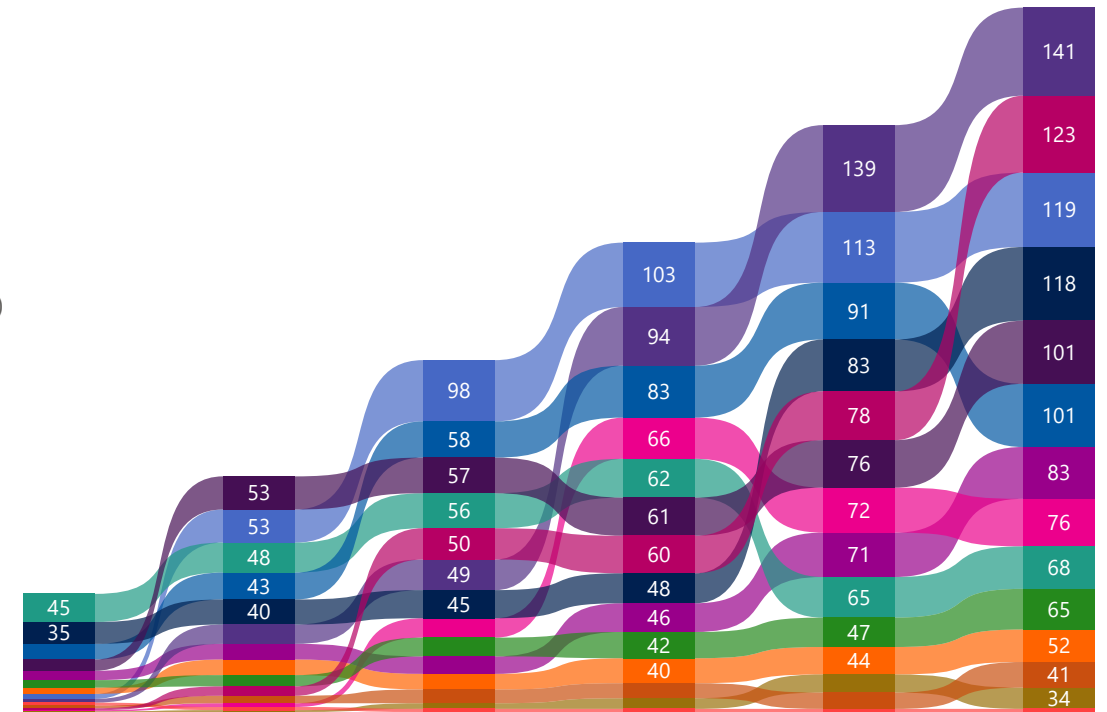

Name	1	2	3	4	5	6	7	8	Total
1 Dominik Jordan (A)	6	25	18	45	45	2			141
2 ↑ Till Odermatt (N)	3	12	35	10	18	45			123
3 ↓ Andreas Egger (N)	8	45	45	5	10	6			119
4 Paul Roger Ratcliffe	35	5	5	3	35	35			118
5 ↑ Thomas Krutzler	18	35	4	4	15	25			101
6 ↓ Kevin Meier (N)	25	18	15	25	8	10			101
7 ↑ Charlie Sarbach (A)	15	10	3	18	25	12			83
8 ↓ Christian Müller	2	4	25	35	6	4			76
9 Hans Minder	45	3	8	6	3	3			68
10 Kay Wacker	12	6	12	12	5	18			65
11 Andrin Altherr	10	15	0	15	4	8			52
12 ↑ Thomas Bollmann	4	8	10	2	2	15			41
13 ↓ Eva Keller (N)	1	2	6	8	12	5			34
14 Giorgi Shalamberidze (A)	5	0	0	0	0	0			5

- Andreas Egger (N)
- Andrin Altherr
- Charlie Sarbach (A)
- Christian Müller
- Dominik Jordan (A)
- Eva Keller (N)
- Giorgi Shalamberidze (A)
- Hans Minder
- Kay Wacker
- Kevin Meier (N)
- Paul Roger Ratcliffe
- Thomas Bollmann
- Thomas Krutzler
- Till Odermatt (N)

Name	1	%	#	2	%	#	3	%	#	4	%	#	5	%	#	6	%	#	7	%	#	8	%	#	
Andreas Egger (N)	12610	70%	8	15960	85%	1	↑	16070	85%	1	→	11720	65%	10	↓	13780	75%	7	↑	16520	85%	9	↓		
Andrin Altherr	13010	70%	7	12920	70%	5	↑	0	0%	13	↓	13680	75%	5	↑	10830	60%	11	↓	17110	85%	8	↑		
Charlie Sarbach (A)	15300	80%	5	12500	65%	7	↓	9270	50%	12	↓	14100	75%	4	↑	15180	80%	3	↑	17500	85%	6	↓		
Christian Müller	10850	60%	13	10970	60%	11	↑	14690	80%	3	↑	16270	85%	2	↑	12540	70%	9	↓	14800	80%	11	↓		
Dominik Jordan (A)	12010	65%	9	14260	75%	3	↑	13030	70%	4	↓	16380	80%	1	↑	16800	90%	1	→	13450	70%	13			
Eva Keller (N)	9910	55%	14	10020	55%	13	↑	11980	65%	9	↑	11850	65%	8	↑	13920	75%	6	↑	16180	85%	10	↓		
Giorgi Shalamberidze (A)	11810	65%	10	0	0%	14	↓	0	0%	13	↑	0	0%	14	↓	0	0%	14	→	0	0%	14	→		
Hans Minder	16550	85%	1	10780	60%	12	↓	12260	70%	8	↑	11780	65%	9	↓	10510	60%	12	↓	14580	80%	12	→		
Kay Wacker	13150	75%	6	12070	65%	9	↓	12530	70%	6	↑	13490	75%	6	→	11660	65%	10	↓	17960	90%	4	↑		
Kevin Meier (N)	15810	80%	3	12940	70%	4	↓	12680	70%	5	↓	14560	75%	3	↑	12930	70%	8	↓	17470	90%	7	↑		
Paul Roger Ratcliffe	16020	85%	2	11470	60%	10	↓	11440	60%	10	→	9790	55%	12	↓	16700	85%	2	↑	20960	95%	2	→		
Thomas Bollmann	11310	60%	11	12290	65%	8	↑	12460	65%	7	↑	9330	50%	13	↓	10330	55%	13	→	17740	90%	5	↑		
Thomas Krutzler	15310	80%	4	14410	75%	2	↑	9320	50%	11	↓	10080	55%	11	→	14170	75%	5	↑	20110	95%	3	↑		
Till Odermatt (N)	10930	60%	12	12870	70%	6	↑	15890	85%	2	↑	12030	65%	7	↓	15080	80%	4	↑	22140	100%	1	↑