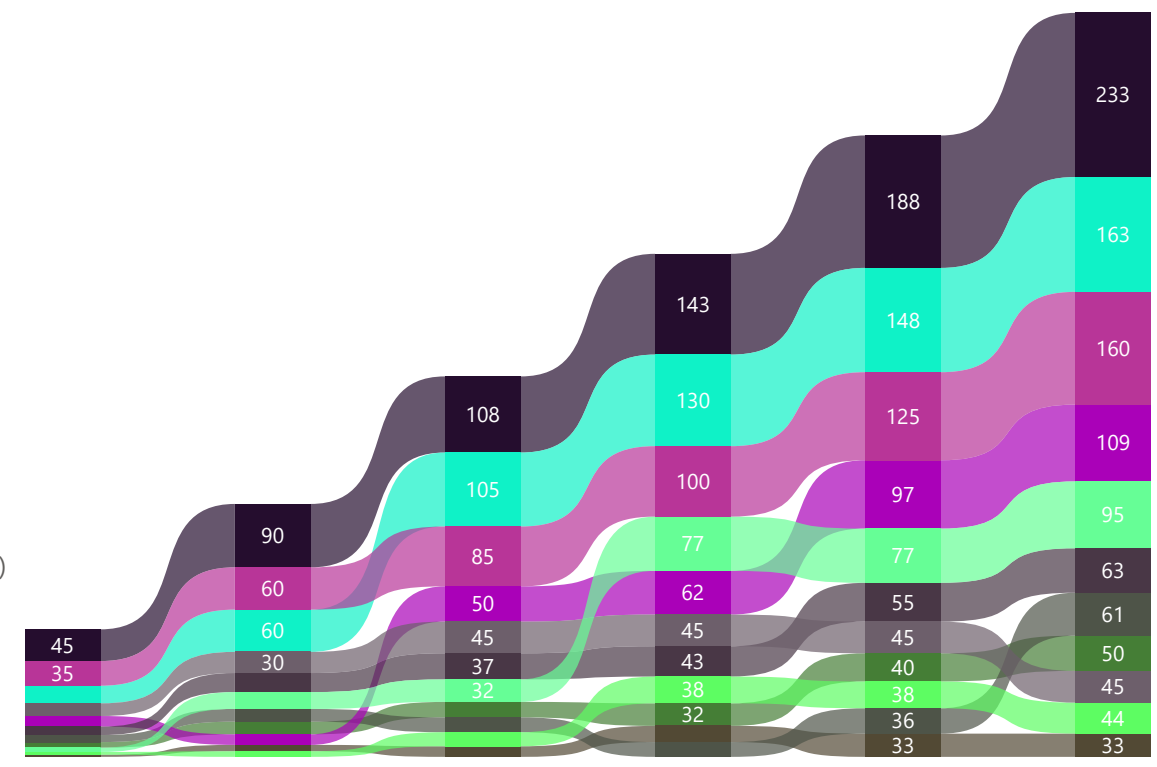

Name	1	2	3	4	5	6	7	8	Total
1 Gian Kamlesh	45	45	18	35	45	45			233
2 Lukas Schnider (A)	25	35	45	25	18	15			163
3 Stefan Ulrich	35	25	25	15	25	35			160
4 Isabelle Hayoz	15	0	35	12	35	12			109
5 René Achterberg (A)	6	18	8	45	0	18			95
6 Jann Gadmer	12	15	10	6	12	8			63
7 ↑ Grace Nguyen	10	8	3	0	15	25			61
8 Beatrice Epper	8	10	4	10	8	10			50
9 ↓ Maria Anthi	18	12	15	0	0	0			45
10 ↓ Julian Purtschert	4	4	12	18	0	6			44
11 Clarissa Imoberdorf	3	6	6	8	10	0			33
12 Raphael Jaggi	0	0	0	0	0	0			0
12 Rudolf Kolbe	0	0	0	0	0	0			0

- Beatrice Epper
- Clarissa Imoberdorf
- Gian Kamlesh
- Grace Nguyen
- Isabelle Hayoz
- Jann Gadmer
- Julian Purtschert
- Lukas Schnider (A)
- Maria Anthi
- Raphael Jaggi
- René Achterberg (A)
- Rudolf Kolbe
- Stefan Ulrich

Name	1	%	#	2	%	#	3	%	#	4	%	#	5	%	#	6	%	#	7	%	#	8	%	#	
Beatrice Epper	7830	50%	8	9490	55%	7	↑	5920	40%	10	↓	5910	40%	7	↑	5300	35%	8	↓	8470	50%	7	↑		
Clarissa Imoberdorf	4260	25%	11	7860	45%	9	↑	5950	35%	9	→	5110	30%	8	↑	5930	35%	7	↑	0	0%	10	↓		
Gian Kamlesh	11250	60%	1	13990	75%	1	→	10860	65%	4	↓	11920	65%	2	↑	12380	70%	1	↑	14060	70%	1	→		
Grace Nguyen	8580	50%	7	7960	45%	8	↓	4160	25%	11	↓	0	0%	10	↑	7530	45%	5	↑	11510	65%	3	↑		
Isabelle Hayoz	9720	70%	5	0	0%	11	↓	11200	75%	2	↑	8840	60%	6	↓	9990	65%	2	↑	9410	55%	6	↓		
Jann Gadmer	9130	50%	6	10220	55%	5	↑	9030	50%	7	↓	4570	25%	9	↓	6320	35%	6	↑	8390	45%	8	↓		
Julian Purtschert	7090	40%	10	6600	35%	10	→	9070	50%	6	↑	10990	60%	4	↑	0	0%	9	↓	8370	45%	9	→		
Lukas Schnider (A)	10050	55%	3	12300	65%	2	↑	14580	80%	1	↑	11280	60%	3	↓	7980	45%	4	↓	9800	55%	5	↓		
Maria Anthi	9990	55%	4	10070	55%	6	↓	10150	55%	5	↑	0	0%	10	↓	0	0%	9	↑	0	0%	10	↓		
Raphael Jaggi	0	0%	12	0	0%	11	↑	0	0%	12	↓	0	0%	10	↑	0	0%	9	↑	0	0%	10	↓		
René Achterberg (A)	7210	40%	9	11130	60%	4	↑	8160	45%	8	↓	12090	65%	1	↑	0	0%	9	↓	11290	60%	4	↑		
Rudolf Kolbe	0	0%	12	0	0%	11	↑	0	0%	12	↓	0	0%	10	↑	0	0%	9	↑	0	0%	10	↓		
Stefan Ulrich	10780	60%	2	11150	60%	3	↓	11090	60%	3	→	10800	60%	5	↓	9760	55%	3	↑	13910	75%	2	↑