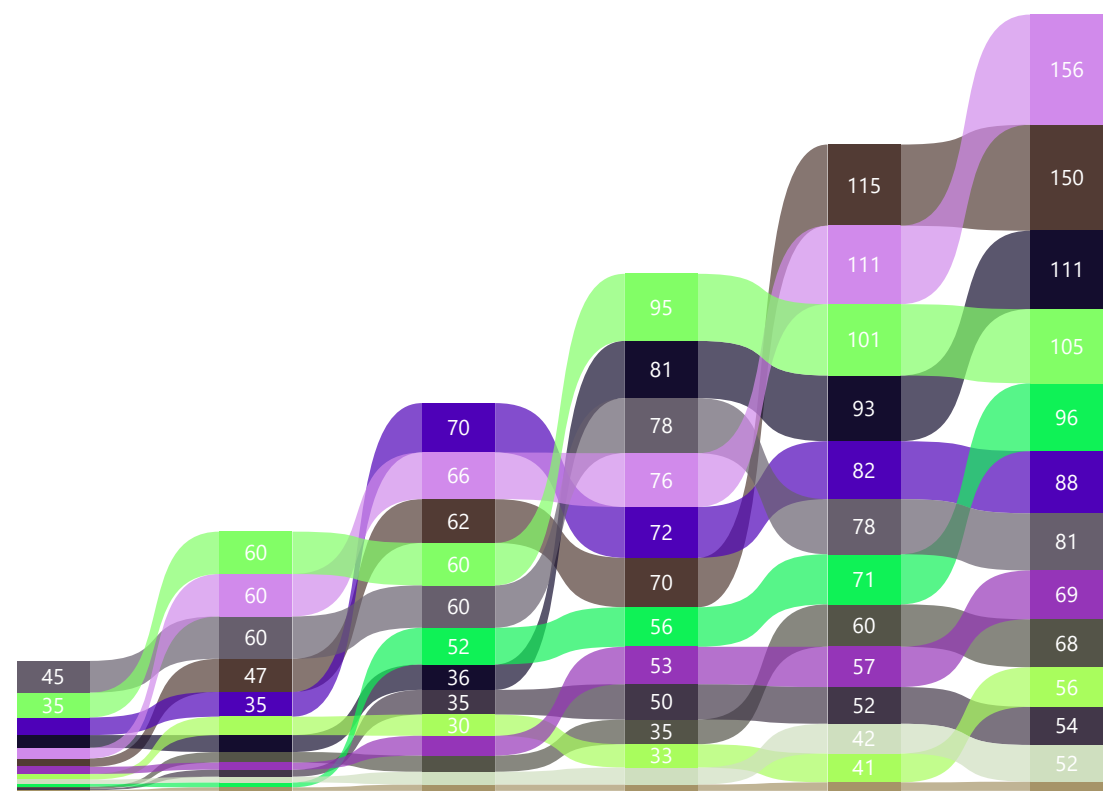

Name	1	2	3	4	5	6	7	8	Total
1 ↑ Querida Long	15	45	6	10	35	45			156
2 ↓ Carsten Köllmann	12	35	15	8	45	35			150
3 ↑ Denise Feer (A)	18	6	12	45	12	18			111
4 ↓ Rolf Markwalder	35	25	0	35	6	4			105
5 ↑ Monika Burgener	4	3	45	4	15	25			96
6 ↓ Hans-Jürg Aeschlimann	25	10	35	2	10	6			88
7 ↓ Nicola Colucci	45	15	0	18	0	3			81
8 ↑ Selina Hug	10	0	18	25	4	12			69
9 ↓ Esther Naef	3	12	8	12	25	8			68
10 ↑ Karin Dincic-Walcher	8	18	4	3	8	15			56
11 ↓ Hervé Laville (A)	2	8	25	15	2	2			54
12 ↓ Thomas Tschumi	6	2	10	6	18	10			52
13 Sandro Pichler	1	4	4	0	3	1			13

- Carsten Köllmann
- Denise Feer (A)
- Esther Naef
- Hans-Jürg Aeschlimann
- Hervé Laville (A)
- Karin Dincic-Walcher
- Monika Burgener
- Nicola Colucci
- Querida Long
- Rolf Markwalder
- Sandro Pichler
- Selina Hug
- Thomas Tschumi

Name	1	%	#	2	%	#	3	%	#	4	%	#	5	%	#	6	%	#	7	%	#	8	%	#	
Carsten Köllmann	10720	60%	6	11880	65%	2 ↑	9790	55%	5 ↓	9180	50%	8 ↓	12960	70%	1 ↑	16360	85%	2 ↓							
Denise Feer (A)	10840	65%	4	7300	40%	9 ↓	9420	55%	6 ↑	20200	95%	1 ↑	9090	55%	6 ↓	12610	70%	4 ↑							
Esther Naef	7060	40%	11	8160	45%	6 ↑	7930	45%	8 ↓	9770	55%	6 ↑	11810	65%	3 ↑	10140	55%	8 ↓							
Hans-Jürg Aeschlimann	10940	60%	3	7450	40%	7 ↓	13110	70%	2 ↑	5480	30%	12 ↓	8990	50%	7 ↑	10120	55%	9 ↓							
Hervé Laville (A)	6240	35%	12	7400	40%	8 ↑	11070	60%	3 ↑	10090	55%	5 ↓	4510	25%	12 ↓	8640	45%	12 →							
Karin Dincic-Walcher	9100	50%	8	9180	50%	4 ↑	5450	30%	10 ↓	7360	40%	11 ↓	8070	45%	8 ↑	11900	65%	5 ↑							
Monika Burgener	8520	50%	10	5490	30%	11 ↓	14380	80%	1 ↑	8020	45%	10 ↓	9710	55%	5 ↑	12920	70%	3 ↑							
Nicola Colucci	16230	90%	1	8870	50%	5 ↓	0	0%	12 ↓	10320	60%	4 ↑	0	0%	13 ↓	9900	55%	11 ↑							
Querida Long	10760	60%	5	13830	75%	1 ↑	6310	35%	9 ↓	9250	50%	7 ↑	12470	65%	2 ↑	19530	95%	1 ↑							
Rolf Markwalder	12540	70%	2	10010	55%	3 ↓	0	0%	12 ↓	12550	70%	2 ↑	7930	45%	9 ↓	10110	55%	10 ↓							
Sandro Pichler	4510	25%	13	6550	35%	10 ↑	5450	30%	10 →	0	0%	13 ↓	4730	25%	11 ↑	4690	25%	13 ↓							
Selina Hug	10090	55%	7	0	0%	13 ↓	10970	65%	4 ↑	11980	65%	3 ↑	7920	45%	10 ↓	11560	65%	6 ↑							
Thomas Tschumi	9000	50%	9	5440	30%	12 ↓	8720	50%	7 ↑	8230	45%	9 ↓	10810	60%	4 ↑	11000	60%	7 ↓