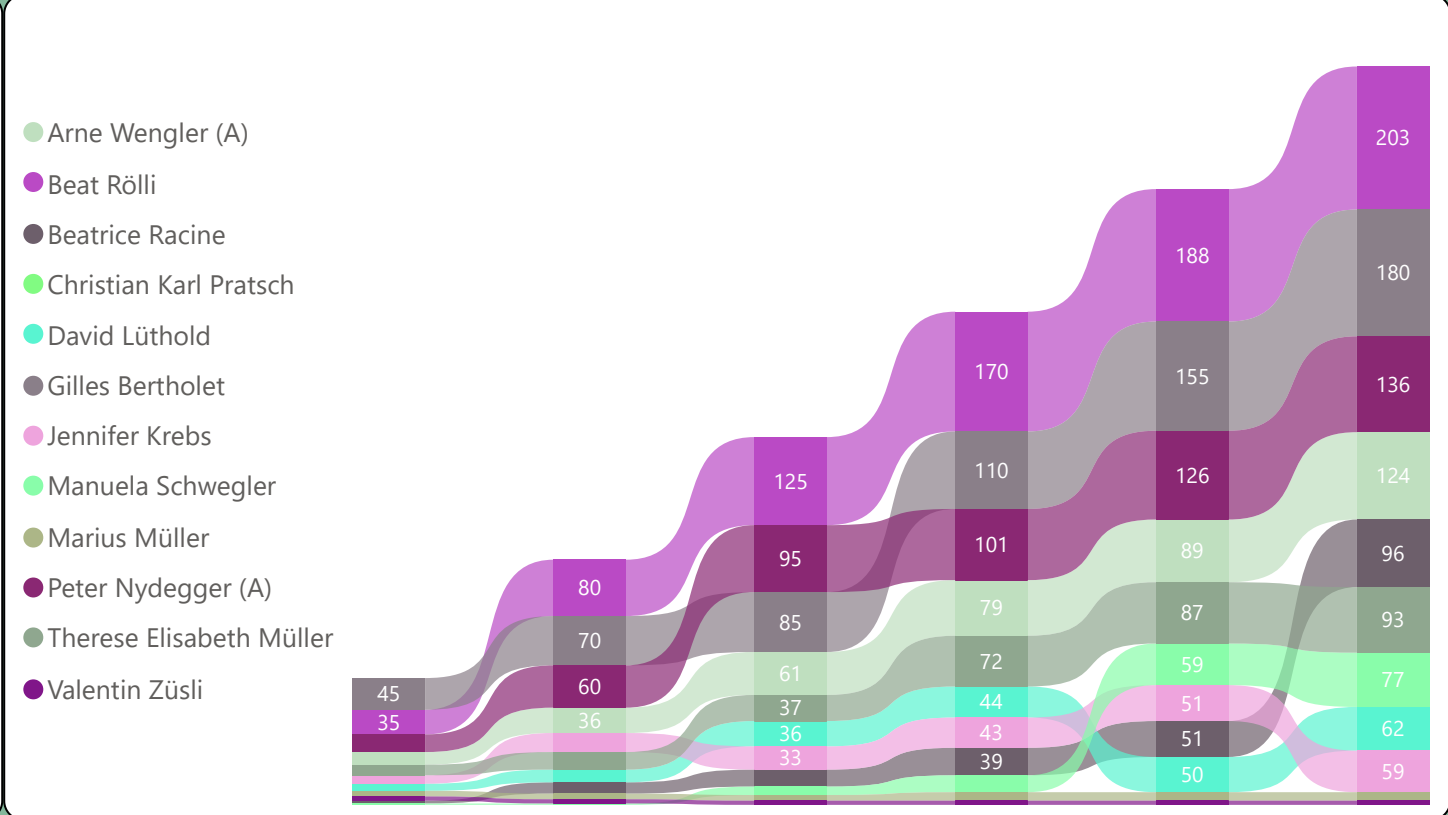

Name	1	2	3	4	5	6	7	8	Total
1 Beat Rölli	35	45	45	45	18	15			203
2 Gilles Bertholet	45	25	15	25	45	25			180
3 Peter Nydegger (A)	25	35	35	6	25	10			136
4 Arne Wengler (A)	18	18	25	18	10	35			124
5 ↑ Beatrice Racine	4	12	8	15	12	45			96
6 ↓ Therese Elisabeth Müller	15	10	12	35	15	6			93
7 ↓ Manuela Schwegler	2	0	10	12	35	18			77
8 ↑ David Lüthold	10	8	18	8	6	12			62
9 ↓ Jennifer Krebs	12	15	6	10	8	8			59
10 Marius Müller	8	0	0	4	0	0			12
11 Valentin Züsli	6	0	0	0	0	0			6
12 Christian Karl Pratsch	0	0	0	0	0	0			0

Name	1	%	#	2	%	#	3	%	#	4	%	#	5	%	#	6	%	#	7	%	#	8	%	#	
Arne Wengler (A)	11790	65%	4	9010	50%	4	10660	60%	3	10550	60%	4	7670	45%	7	15410	80%	2							
Beat Rölli	12680	70%	2	12010	65%	1	12680	70%	1	12800	75%	1	9290	55%	4	12940	70%	5							
Beatrice Racine	6140	35%	10	8230	45%	6	6770	40%	8	10320	60%	5	8480	50%	6	16100	85%	1							
Christian Karl Pratsch	0	0%	12	0	0%	9	0	0%	10	0	0%	11	0	0%	10	0	0%	10							
David Lüthold	6910	40%	7	5930	35%	8	10550	60%	4	8510	50%	8	3190	20%	9	11690	65%	6							
Gilles Bertholet	15400	80%	1	10210	55%	3	10050	55%	5	11130	60%	3	11630	65%	1	14500	75%	3							
Jennifer Krebs	7920	45%	6	8320	45%	5	5180	30%	9	9150	50%	7	6250	35%	8	10020	55%	8							
Manuela Schwegler	3690	20%	11	0	0%	9	7780	45%	7	9950	55%	6	9740	55%	2	13320	70%	4							
Marius Müller	6900	40%	8	0	0%	9	0	0%	10	6180	35%	10	0	0%	10	0	0%	10							
Peter Nydegger (A)	12150	70%	3	10870	60%	2	11330	65%	2	8470	50%	9	9610	55%	3	11460	65%	7							
Therese Elisabeth Müller	11580	65%	5	6460	35%	7	9080	50%	6	12370	70%	2	8960	50%	5	9340	50%	9							
Valentin Züsli	6510	35%	9	0	0%	9	0	0%	10	0	0%	11	0	0%	10	0	0%	10