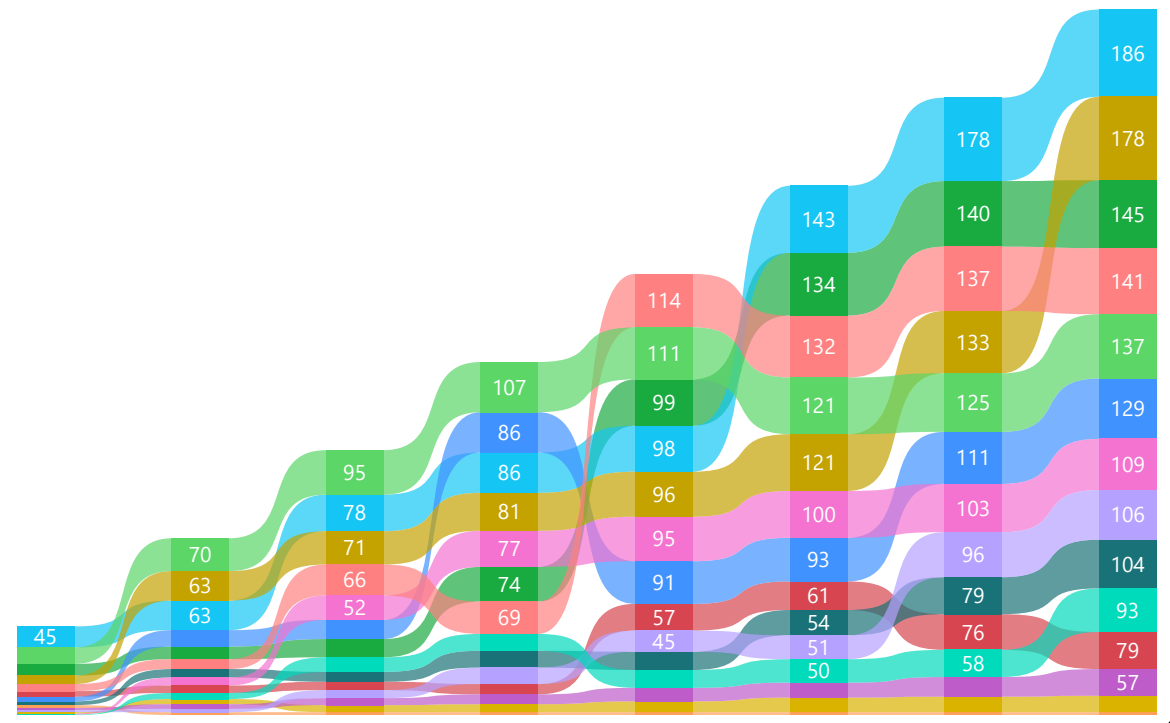

Name	1	2	3	4	5	6	7	8	Total
1 Markus Walser	45	18	15	8	12	45	35	8	186
2 ↑ Samuel Felder	18	45	8	10	15	25	12	45	178
3 ↓ Lucas Orellano (A)	25	2	12	35	25	35	6	5	145
4 ↓ Simon Luck	15	6	45	3	45	18	5	4	141
5 Thomas Krutzler	35	35	25	12	4	10	4	12	137
6 Patrick Kreis	10	25	6	45	5	2	18	18	129
7 Renato Carlotti (N)	2	15	35	25	18	5	3	6	109
8 Roger Schneble (N)	4	3	10	18	10	6	45	10	106
9 Hans Minder (N)	8	10	3	15	3	15	25	25	104
10 ↑ Thomas Bollmann	1	12	18	5	2	12	8	35	93
11 ↓ Andrin Altherr (A)	12	4	2	4	35	4	15	3	79
12 Philippe Steiner (A)	5	5	5	6	8	3	10	15	57
13 Andreas Vetter	3	8	4	2	6	8	2	2	35
14 Paul Roger Ratcliffe	6	0	0	0	0	0	0	0	6

- Andreas Vetter
- Andrin Altherr (A)
- Hans Minder (N)
- Lucas Orellano (A)
- Markus Walser
- Patrick Kreis
- Paul Roger Ratcliffe
- Philippe Steiner (A)
- Renato Carlotti (N)
- Roger Schneble (N)
- Samuel Felder
- Simon Luck
- Thomas Bollmann
- Thomas Krutzler

Name	1	%	#	2	%	#	3	%	#	4	%	#	5	%	#	6	%	#	7	%	#	8	%	#							
Andreas Vetter	11940	62%	12	12190	65%	8	↑	13720	71%	11	↓	13320	70%	13	↓	15060	67%	9	↑	14060	75%	8	↑	6390	33%	13	↓	9840	55%	13	→
Andrin Altherr (A)	14130	71%	6	10840	60%	11	↓	11120	57%	13	↓	14140	75%	11	↑	20230	88%	2	↑	12880	70%	11	↓	12180	67%	5	↑	10000	60%	12	↓
Hans Minder (N)	13480	71%	8	12510	70%	7	↑	11990	67%	12	↓	16810	90%	5	↑	12770	62%	12	↓	15190	80%	5	↑	12870	71%	3	↑	13380	75%	3	→
Lucas Orellano (A)	15670	81%	3	9080	50%	13	↓	15300	76%	6	↑	18960	90%	2	↑	18720	83%	3	↓	17550	90%	2	↑	10830	57%	9	↓	11680	65%	10	↓
Markus Walser	16730	86%	1	14180	75%	4	↓	15940	81%	5	↓	14920	75%	8	↓	16970	75%	6	↑	17620	85%	1	↑	13090	67%	2	↓	11750	65%	8	↓
Patrick Kreis	14120	76%	7	14400	75%	3	↑	14070	76%	9	↓	20250	95%	1	↑	14760	71%	10	↓	11740	65%	13	↓	12450	71%	4	↑	13330	80%	4	→
Paul Roger Ratcliffe	13020	67%	9	0	0%	14	↓	0	0%	14	→	0	0%	14	→	0	0%	14	→	0	0%	14	→	0	0%	14	→	0	0%	14	→
Philippe Steiner (A)	12350	62%	10	10940	60%	10	→	13730	71%	10	→	14290	70%	9	↑	15650	71%	8	↑	12170	65%	12	↓	11910	62%	7	↑	13220	75%	5	↑
Renato Carlotti (N)	11060	57%	13	13860	75%	5	↑	17040	86%	2	↑	16970	85%	3	↓	18630	83%	4	↓	13060	70%	10	↓	9910	52%	12	↓	11740	65%	9	↑
Roger Schneble (N)	11960	62%	11	9100	50%	12	↓	15040	76%	7	↑	16870	80%	4	↑	16100	71%	7	↓	13980	75%	9	↓	14370	71%	1	↑	12710	70%	7	↓
Samuel Felder	15280	81%	4	16690	85%	1	↑	14390	76%	8	↓	16240	85%	7	↑	18520	83%	5	↑	16580	80%	3	↑	12080	67%	6	↓	17050	90%	1	↑
Simon Luck	15240	76%	5	11250	60%	9	↓	18530	90%	1	↑	13770	75%	12	↓	20900	88%	1	↑	15240	80%	4	↓	10720	57%	10	↓	10200	60%	11	↓
Thomas Bollmann	10420	52%	14	13350	65%	6	↑	16640	81%	4	↑	14280	75%	10	↓	12150	54%	13	↓	14230	75%	6	↑	11800	62%	8	↓	14440	75%	2	↑
Thomas Krutzler	16460	81%	2	15390	80%	2	→	16820	81%	3	↓	16330	80%	6	↓	14620	67%	11	↓	14130	75%	7	↑	10350	52%	11	↓	12850	70%	6	↑