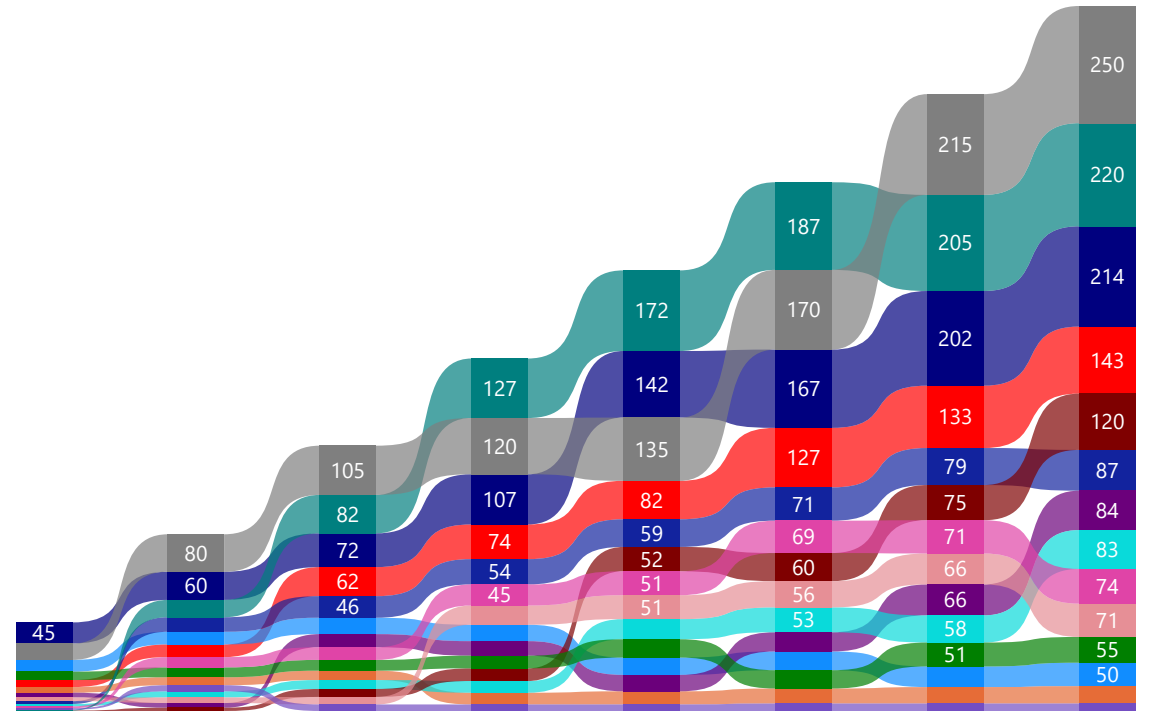

Name	1	2	3	4	5	6	7	8	Total
1 Renate Schär	35	45	25	15	15	35	45	35	250
2 Prakhar Gupta	2	35	45	45	45	15	18	15	220
3 Manuel Hobiger (M)	45	15	12	35	35	25	35	12	214
4 Alex Feist	15	12	35	12	8	45	6	10	143
5 ↑ Lakshmi Natarajan	1	6	10	10	25	8	15	45	120
6 ↓ Charlie Sarbach	6	25	15	8	5	12	8	8	87
7 ↑ Dominik Jordan	10	0	18	3	4	6	25	18	84
8 ↑ Girish Chandrasekhar	5	8	6	6	18	10	5	25	83
9 ↓ Piyush Singh (N)	4	18	5	18	6	18	2	3	74
10 ↓ Markus Klein (N)	8	4	4	25	10	5	10	5	71
11 Manuel Feer	18	3	2	4	12	0	12	4	55
12 Angelo Marras	25	2	8	0	2	3	4	6	50
13 Daniel Kunz (N)	12	5	3	5	3	4	3	2	37
14 Richard Lattmann	3	10	1	0	0	2	0	0	16

- Alex Feist
- Angelo Marras
- Charlie Sarbach
- Daniel Kunz (N)
- Dominik Jordan
- Girish Chandrasekhar
- Lakshmi Natarajan
- Manuel Feer
- Manuel Hobiger (M)
- Markus Klein (N)
- Piyush Singh (N)
- Prakhar Gupta
- Renate Schär
- Richard Lattmann

Name	1	%	#	2	%	#	3	%	#	4	%	#	5	%	#	6	%	#	7	%	#	8	%	#							
Alex Feist	14430	71%	5	17300	85%	6	↓	18200	86%	2	↑	16340	85%	6	↓	17740	79%	8	↓	20000	95%	1	↑	12010	62%	9	↓	13830	75%	7	↑
Angelo Marras	14840	76%	3	8020	45%	13	↓	16920	86%	8	↑	0	0%	13	↓	15870	71%	13	→	11570	65%	12	↑	11340	62%	11	↑	12820	75%	9	↑
Charlie Sarbach	10220	52%	9	18910	90%	3	↑	17770	86%	5	↓	15440	80%	8	↓	16950	75%	10	↓	15300	80%	6	↑	12820	67%	8	↓	13020	70%	8	→
Daniel Kunz (N)	12080	62%	6	12170	65%	10	↓	14150	71%	12	↓	14660	75%	10	↑	16490	71%	12	↓	13290	70%	11	↑	11140	57%	12	↓	10960	60%	13	↓
Dominik Jordan	11950	62%	7	0	0%	14	↓	18120	86%	4	↑	12060	65%	12	↓	16660	75%	11	↑	14430	75%	9	↑	15640	81%	3	↑	14690	80%	4	↓
Girish Chandrasekhar	9980	52%	10	15050	80%	8	↑	16030	81%	9	↓	15050	80%	9	→	20510	83%	4	↑	15010	80%	7	↓	11620	62%	10	↓	14830	80%	3	↑
Lakshmi Natarajan	8170	43%	14	14630	75%	9	↑	17030	86%	7	↑	15990	85%	7	→	21150	88%	3	↑	14910	80%	8	↓	13980	76%	5	↑	15790	85%	1	↑
Manuel Feer	14630	76%	4	11890	65%	12	↓	13410	67%	13	↓	13610	75%	11	↑	19430	88%	6	↑	0	0%	14	↓	13550	71%	6	↑	12450	70%	11	↓
Manuel Hobiger (M)	22890	100%	1	17920	85%	5	↓	17300	86%	6	↓	18220	85%	2	↑	21170	92%	2	→	18790	90%	3	↓	19120	90%	2	↑	13900	75%	6	↓
Markus Klein (N)	10310	52%	8	11990	65%	11	↓	14320	71%	11	→	18120	85%	3	↑	18190	75%	7	↓	13950	75%	10	↓	13390	67%	7	↑	12460	70%	10	↓
Piyush Singh (N)	8970	48%	11	18140	85%	4	↑	15180	76%	10	↓	16380	85%	4	↑	17370	75%	9	↓	18760	90%	4	↑	11050	57%	13	↓	11740	65%	12	↑
Prakhar Gupta	8290	43%	13	18970	90%	2	↑	18570	86%	1	↑	20020	95%	1	→	22190	92%	1	→	15810	80%	5	↓	14960	76%	4	↑	14280	75%	5	↓
Renate Schär	18350	86%	2	19640	95%	1	↑	18170	86%	3	↓	16370	80%	5	↓	20040	88%	5	→	19130	90%	2	↑	20530	95%	1	↑	15560	85%	2	↓
Richard Lattmann	8760	52%	12	15290	90%	7	↑	10930	57%	14	↓	0	0%	13	↑	0	0%	14	↓	10860	65%	13	↑	0	0%	14	↓	0	0%	14	→