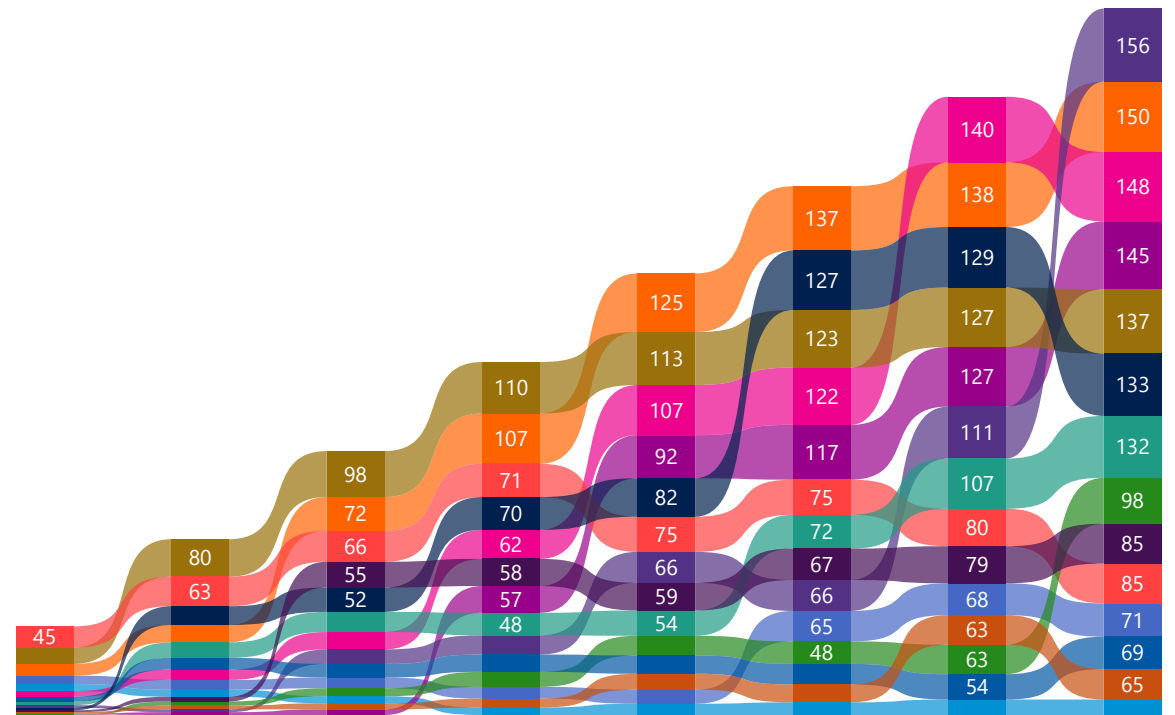

Name	1	2	3	4	5	6	7	8	Total
1 ↑ Max Bühler (A)	6	0	25	10	25	0	45	45	156
2 Daniel Hasler (N)	25	12	35	35	18	12	1	12	150
3 ↓ Kay Wacker (A)	12	10	15	25	45	15	18	8	148
4 Jonas Meyerhoff	2	4	6	45	35	25	10	18	145
5 Monika Sarbach	35	45	18	12	3	10	4	10	137
6 ↓ Sebastian Küppers	5	35	12	18	12	45	2	4	133
7 Rebekka Holzer (A)	8	25	10	5	6	18	35	25	132
8 ↑ Rolf Schneebeli (N)	1	8	8	15	10	6	15	35	98
9 ↓ Norwin Amiet	45	18	3	5	4	0	5	5	85
10 ↓ Tizian Zumthurm	4	6	45	3	1	8	12	6	85
11 ↓ Christian Müller	18	3	2	2	5	35	3	3	71
12 ↑ Roman Villiger (N)	10	15	4	8	2	5	10	15	69
13 ↓ Till Odermatt (N)	3	5	5	6	15	4	25	2	65
14 Andreas Egger	15	0	0	1	8	3	6	0	33

- Andreas Egger
- Christian Müller
- Daniel Hasler (N)
- Jonas Meyerhoff
- Kay Wacker (A)
- Max Bühler (A)
- Monika Sarbach
- Norwin Amiet
- Rebekka Holzer (A)
- Rolf Schneebeli (N)
- Roman Villiger (N)
- Sebastian Küppers
- Till Odermatt (N)
- Tizian Zumthurm

Name	1	%	#	2	%	#	3	%	#	4	%	#	5	%	#	6	%	#	7	%	#	8	%	#
Andreas Egger	15160	71%	5	0	0%	13 ↓	0	0%	14 ↓	7430	40%	14 →	15740	71%	8 ↑	11310	60%	12 ↓	10200	52%	9 ↑	0	0%	14 ↓
Christian Müller	15700	81%	4	9050	50%	12 ↓	11330	57%	13 ↓	10020	55%	13 →	15310	71%	10 ↑	16120	80%	2 ↑	9740	52%	12 ↓	10360	60%	12 →
Daniel Hasler (N)	16460	81%	3	11780	65%	6 ↓	18310	90%	2 ↑	18680	90%	2 →	16390	75%	4 ↓	13380	70%	6 ↓	8780	48%	14 ↓	12350	70%	6 ↑
Jonas Meyerhoff	8160	43%	13	9090	50%	11 ↑	13980	71%	9 ↑	19380	90%	1 ↑	17770	79%	2 ↓	15360	80%	3 ↓	10570	57%	7 ↓	12980	75%	4 ↑
Kay Wacker (A)	14180	76%	6	11360	60%	7 ↓	16380	81%	5 ↑	18120	85%	3 ↑	18570	83%	1 ↑	14490	75%	5 ↓	12670	67%	4 ↑	10820	60%	8 ↓
Max Bühler (A)	12720	67%	9	0	0%	13 ↓	17860	90%	3 ↑	13340	70%	7 ↓	16520	75%	3 ↑	0	0%	13 ↓	14390	76%	1 ↑	16630	90%	1 →
Monika Sarbach	17340	86%	2	16300	80%	1 ↑	17410	81%	4 ↓	14870	75%	6 ↓	14420	62%	12 ↓	13300	70%	7 ↑	10080	52%	11 ↓	11400	65%	7 ↑
Norwin Amiet	19020	90%	1	13060	70%	4 ↓	11410	62%	12 ↓	12040	65%	10 ↑	14510	67%	11 ↓	0	0%	13 ↓	10120	57%	10 ↑	10540	60%	10 →
Rebekka Holzer (A)	13650	76%	8	14370	80%	3 ↑	15010	86%	7 ↓	12040	75%	10 ↓	15430	79%	9 ↑	14580	80%	4 ↑	13990	81%	2 ↑	13190	85%	3 ↓
Rolf Schneebeli (N)	7700	43%	14	10830	60%	8 ↑	14540	76%	8 →	16270	85%	5 ↑	16220	75%	7 ↓	13060	70%	9 ↓	11040	57%	5 ↑	13440	75%	2 ↑
Roman Villiger (N)	13870	71%	7	11980	65%	5 ↑	12550	67%	11 ↓	13090	70%	8 ↑	14260	67%	13 ↓	12270	65%	10 ↑	10570	57%	7 ↑	12450	70%	5 ↑
Sebastian Küppers	12010	62%	10	15270	75%	2 ↑	16340	81%	6 ↓	16780	85%	4 ↑	16300	75%	6 ↓	18500	90%	1 ↑	9050	48%	13 ↓	10480	60%	11 ↑
Till Odermatt (N)	11710	62%	12	10140	55%	10 ↑	12720	67%	10 →	12100	65%	9 ↑	16340	75%	5 ↑	11850	65%	11 ↓	13530	71%	3 ↑	9690	55%	13 ↓
Tizian Zumthurm	11910	62%	11	10800	60%	9 ↑	19530	90%	1 ↑	11000	60%	12 ↓	13800	62%	14 ↓	13170	70%	8 ↑	11030	57%	6 ↑	10630	60%	9 ↓