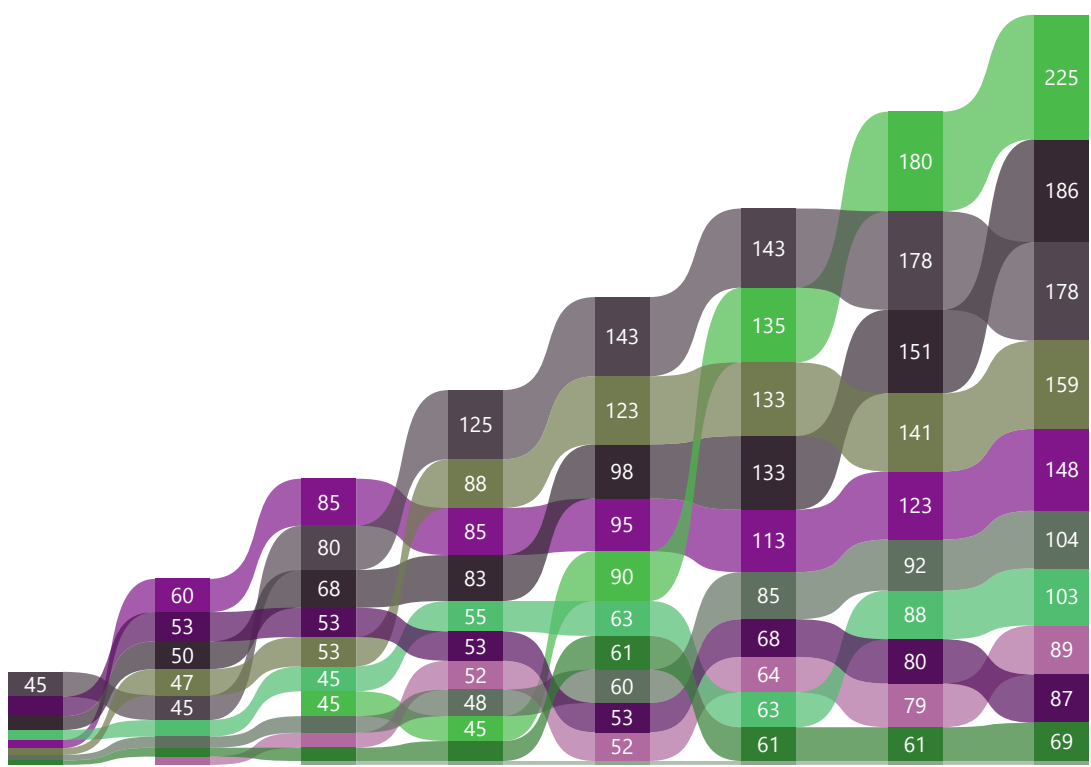

Name	1	2	3	4	5	6	7	8	Total
1 Giorgi Shalamberidze	0	0	45	0	45	45	45	45	225
2 ↑ Gilles Bertholet	25	25	18	15	15	35	18	35	186
3 ↓ Lili Ninova (A)	45	0	35	45	18	0	35	0	178
4 Marius Müller	12	35	6	35	35	10	8	18	159
5 Fausto La Spada	15	45	25	0	10	18	10	25	148
6 Silvia Maissen	10	10	10	18	12	25	7	12	104
7 Marco Arnold (A)	18	12	15	10	8	0	25	15	103
8 ↑ Manuela Schwegler	0	15	12	25	0	12	15	10	89
9 ↓ Therese Elisabeth Müller	35	18	0	0	0	15	12	7	87
10 Valentin Züsli	8	8	8	12	25	0	0	8	69
11 David Lüthold	0	0	7	0	0	0	0	0	7
12 Daniela Clopath	0	0	0	0	0	0	0	0	0
12 Isabelle Hayoz	0	0	0	0	0	0	0	0	0
12 Ramon Lock (A)	0	0	0	0	0	0	0	0	0
12 Thomas Leuthard	0	0	0	0	0	0	0	0	0

- Daniela Clopath
- David Lüthold
- Fausto La Spada
- Gilles Bertholet
- Giorgi Shalamberidze
- Isabelle Hayoz
- Lili Ninova (A)
- Manuela Schwegler
- Marco Arnold (A)
- Marius Müller
- Ramon Lock (A)
- Silvia Maissen
- Therese Elisabeth Müller
- Thomas Leuthard
- Valentin Züsli

Name	1	%	#	2	%	#	3	%	#	4	%	#	5	%	#	6	%	#	7	%	#	8	%	#							
Daniela Clopath	0	0%	9	0	0%	9	→	0	0%	11	↓	0	0%	8	↑	0	0%	9	↓	0	0%	8	↑	0	0%	10	→				
David Lüthold	0	0%	9	0	0%	9	→	8440	48%	9	→	0	0%	8	↑	0	0%	9	↓	0	0%	8	↑	0	0%	10	→				
Fausto La Spada	6990	38%	5	10870	60%	1	↑	11150	57%	3	↓	0	0%	8	↓	10900	50%	7	↑	10080	55%	4	↑	7130	38%	7	↓	9500	55%	3	↑
Gilles Bertholet	11040	57%	3	10160	55%	3	→	10900	57%	4	↓	10000	55%	5	↓	11870	54%	5	→	11930	65%	2	↑	8070	43%	4	↓	9540	55%	2	↑
Giorgi Shalamberidze	0	0%	9	0	0%	9	→	17700	90%	1	↑	0	0%	8	↓	19260	88%	1	↑	12710	70%	1	→	13400	71%	1	→	12170	75%	1	→
Isabelle Hayoz	0	0%	9	0	0%	9	→	0	0%	11	↓	0	0%	8	↑	0	0%	9	↓	0	0%	8	↑	0	0%	10	↓	0	0%	10	→
Lili Ninova (A)	14190	81%	1	0	0%	9	↓	12730	71%	2	↑	16420	90%	1	↑	11990	58%	4	↓	0	0%	8	↓	12520	76%	2	↑	0	0%	10	↓
Manuela Schwegler	0	0%	9	8320	45%	5	↑	10510	57%	6	↓	12130	65%	3	↑	0	0%	9	↓	8110	45%	6	↑	7930	43%	5	↑	8800	50%	7	↓
Marco Arnold (A)	10280	57%	4	8270	45%	6	↓	10780	57%	5	↑	9900	55%	7	↓	10600	50%	8	↓	0	0%	8	→	9820	52%	3	↑	9370	55%	5	↓
Marius Müller	6260	33%	6	10740	60%	2	↑	6270	33%	10	↓	15880	80%	2	↑	13400	62%	2	→	7220	40%	7	↓	7090	38%	8	↓	9400	55%	4	↑
Ramon Lock (A)	0	0%	9	0	0%	9	→	0	0%	11	↓	0	0%	8	↑	0	0%	9	↓	0	0%	8	↑	0	0%	10	↓	0	0%	10	→
Silvia Maissen	5780	38%	7	7960	50%	7	→	9890	62%	7	→	10240	65%	4	↑	11250	62%	6	↓	11180	70%	3	↑	5660	38%	9	↓	9030	60%	6	↑
Therese Elisabeth Müller	13140	71%	2	10040	55%	4	↓	0	0%	11	↓	0	0%	8	↑	0	0%	9	↓	8180	45%	5	↑	7810	43%	6	↓	7120	40%	9	↓
Thomas Leuthard	0	0%	9	0	0%	9	→	0	0%	11	↓	0	0%	8	↑	0	0%	9	↓	0	0%	8	↑	0	0%	10	↓	0	0%	10	→
Valentin Züsli	5640	29%	8	4580	25%	8	→	9160	48%	8	→	9910	55%	6	↑	12610	58%	3	↑	0	0%	8	↓	0	0%	10	↓	8130	45%	8	↑