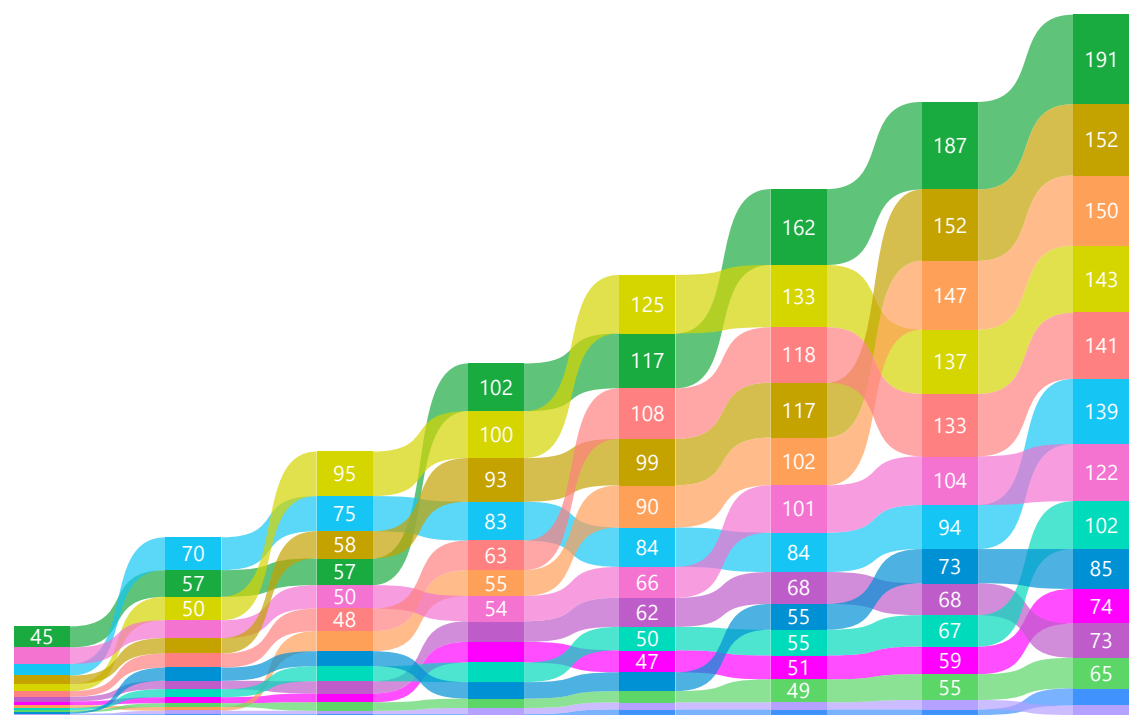

Name	1	2	3	4	5	6	7	8	Total
1 Andi Stolz	45	12	0	45	15	45	25	4	191
2 Prakhar Gupta (A)	18	15	25	35	6	18	35	0	152
3 Lars Lehmann (N)	6	2	35	12	35	12	45	3	150
4 Claudia Lösch	15	35	45	5	25	8	4	6	143
5 Rebekka Holzer (N)	12	18	18	15	45	10	15	8	141
6 ↑ Andy Frei (A)	25	45	5	8	1	0	10	45	139
7 ↓ Markus Walser	35	3	12	4	12	35	3	18	122
8 ↑ Thomas Bollmann	5	12	15	10	8	5	12	35	102
9 ↓ Tobias Specht (N)	3	25	4	3	5	15	18	12	85
10 ↑ Daniel Kunz	8	5	6	25	3	4	8	15	74
11 ↓ Manuel Feer (A)	10	8	8	18	18	6	0	5	73
12 Till Odermatt (N)	4	4	10	2	4	25	6	10	65
13 ↑ Giorgi Shalamberidze	2	0	0	0	10	0	0	25	37
14 ↓ Max Bühler	1	6	0	6	2	0	5	0	20

- Andi Stolz
- Andy Frei (A)
- Claudia Lösch
- Daniel Kunz
- Giorgi Shalamberidze
- Lars Lehmann (N)
- Manuel Feer (A)
- Markus Walser
- Max Bühler
- Prakhar Gupta (A)
- Rebekka Holzer (N)
- Thomas Bollmann
- Till Odermatt (N)
- Tobias Specht (N)

Name	1	%	#	2	%	#	3	%	#	4	%	#	5	%	#	6	%	#	7	%	#	8	%	#
Andi Stolz	18490	76%	1	13290	70%	6 ↓	0	0%	12 ↓	15770	80%	1 ↑	13660	75%	5 ↓	14320	75%	1 ↑	15350	67%	3 ↓	11000	60%	11 ↓
Andy Frei (A)	17390	72%	3	15670	80%	1 ↑	12150	70%	10 ↓	12250	75%	8 ↑	8810	50%	14 ↓	0	0%	12 ↑	12910	63%	7 ↑	15350	85%	1 ↑
Claudia Lösch	15870	68%	5	15500	80%	2 ↑	18500	90%	1 ↑	10200	55%	10 ↓	13860	75%	3 ↑	9290	50%	8 ↓	12620	52%	11 ↓	12330	65%	9 ↑
Daniel Kunz	13150	56%	8	12410	65%	10 ↓	12210	65%	9 ↑	13110	70%	3 ↑	10180	55%	12 ↓	7480	40%	11 ↑	12880	52%	8 ↑	12920	70%	5 ↑
Giorgi Shalamberidze	9610	44%	13	0	0%	14 ↓	0	0%	12 ↑	0	0%	14 ↓	12310	70%	7 ↑	0	0%	12 ↓	0	0%	13 ↓	14730	85%	3 ↑
Lars Lehmann (N)	13100	56%	9	6670	35%	13 ↓	16780	85%	2 ↑	12300	65%	6 ↓	14300	75%	2 ↑	11170	60%	6 ↓	20690	81%	1 ↑	10970	60%	12 ↓
Manuel Feer (A)	14910	64%	7	13260	70%	8 ↓	13860	75%	8 →	12870	70%	4 ↑	13680	75%	4 →	8470	45%	9 ↓	0	0%	13 ↓	12220	65%	10 ↑
Markus Walser	18250	76%	2	8630	45%	12 ↓	15330	80%	6 ↑	10060	55%	11 ↓	12940	70%	6 ↑	14190	75%	2 ↑	12180	52%	12 ↓	13980	75%	4 ↑
Max Bühler	8090	36%	14	13120	70%	9 ↑	0	0%	12 ↓	11860	65%	9 ↑	9730	55%	13 ↓	0	0%	12 ↑	12700	56%	10 ↑	0	0%	13 ↓
Prakhar Gupta (A)	16720	72%	4	13310	70%	5 ↓	16510	85%	3 ↑	15190	80%	2 ↑	12070	65%	9 ↓	13210	70%	4 ↑	18140	74%	2 ↑	0	0%	13 ↓
Rebekka Holzer (N)	15140	68%	6	14080	80%	4 ↑	15760	85%	4 →	12500	75%	5 ↓	14880	85%	1 ↑	10140	65%	7 ↓	14050	67%	5 ↑	12380	75%	8 ↓
Thomas Bollmann	12310	52%	10	13290	70%	6 ↑	15340	80%	5 ↑	12280	65%	7 ↓	12130	65%	8 ↓	8440	45%	10 ↓	13710	56%	6 ↑	15110	80%	2 ↑
Till Odermatt (N)	12130	52%	11	9380	50%	11 →	13920	75%	7 ↑	9320	50%	13 ↓	11050	60%	11 ↑	13280	70%	3 ↑	12790	56%	9 ↓	12550	65%	7 ↑
Tobias Specht (N)	11700	56%	12	14640	75%	3 ↑	11550	65%	11 ↓	9330	55%	12 ↓	11570	70%	10 ↑	13170	80%	5 ↑	14260	70%	4 ↑	12870	75%	6 ↓