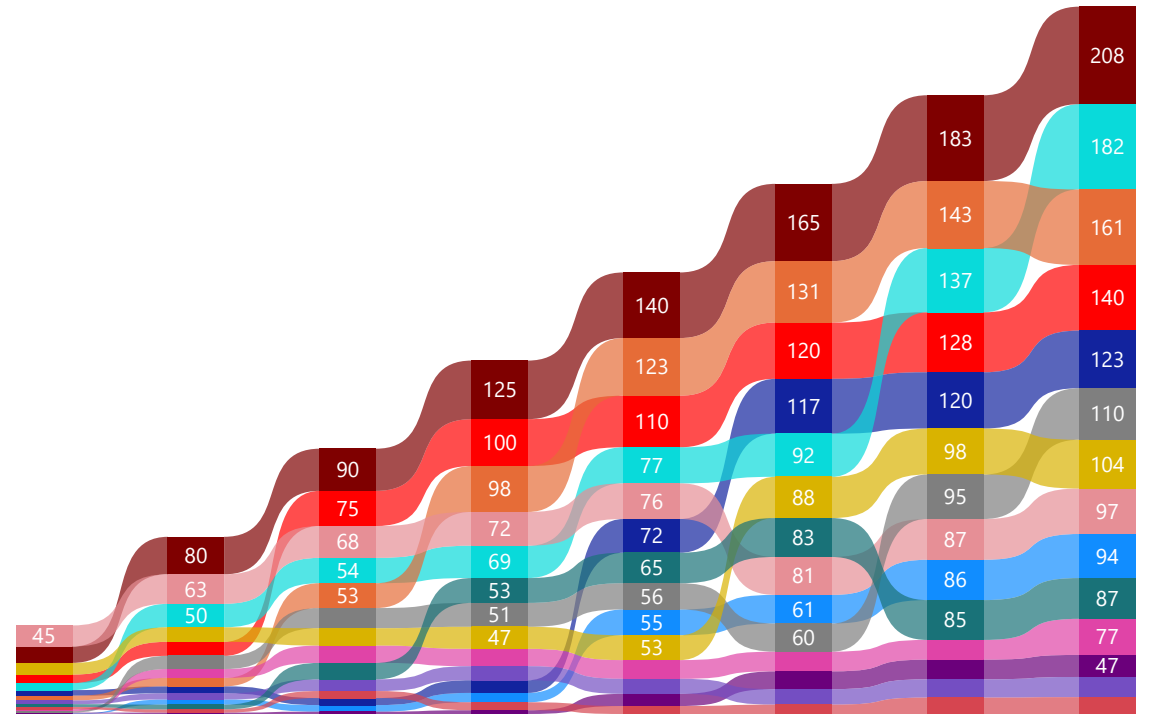

Name	1	2	3	4	5	6	7	8	Total
1 Lakshmi Natarajan	35	45	10	35	15	25	18	25	208
2 ↑ Girish Chandrasekhar	15	35	4	15	8	15	45	45	182
3 ↓ Manuel Hobiger	10	8	35	45	25	8	12	18	161
4 Alex Feist	18	12	45	25	10	10	8	12	140
5 Dominik Jordan (N)	12	3	0	12	45	45	3	3	123
6 ↑ Renate Schär	3	25	15	8	5	4	35	15	110
7 ↓ Samuel Felder (N)	25	6	6	10	6	35	10	6	104
8 Markus Klein (N)	45	18	5	4	4	5	6	10	97
9 Angelo Marras	1	10	3	6	35	6	25	8	94
10 Thomas Wälchli	6	4	25	18	12	18	2	2	87
11 Philipp Rohrer	4	15	18	0	3	2	0	35	77
12 Patrick Kreis	2	1	2	3	18	12	4	5	47
13 Raffi Büchler (N)	8	5	12	5	2	1	6	4	43
14 Simon Luck	5	2	8	2	0	3	15	1	36

- Alex Feist
- Angelo Marras
- Dominik Jordan (N)
- Girish Chandrasekhar
- Lakshmi Natarajan
- Manuel Hobiger
- Markus Klein (N)
- Patrick Kreis
- Philipp Rohrer
- Raffi Büchler (N)
- Renate Schär
- Samuel Felder (N)
- Simon Luck
- Thomas Wälchli

Name	1	%	#	2	%	#	3	%	#	4	%	#	5	%	#	6	%	#	7	%	#	8	%	#
Alex Feist	17310	72%	4	14440	75%	6 ↓	18010	85%	1 ↑	15900	80%	3 ↓	13270	70%	7 ↓	14460	75%	7 →	15380	63%	8 ↓	15070	80%	6 ↑
Angelo Marras	11500	52%	14	13840	70%	7 ↑	12600	70%	12 ↓	10960	60%	9 ↑	14840	80%	2 ↑	13960	75%	9 ↓	19160	74%	3 ↑	14680	80%	8 ↓
Dominik Jordan (N)	16890	76%	6	10510	55%	12 ↓	0	0%	14 ↓	13930	75%	6 ↑	17460	90%	1 →	19250	95%	1 →	13310	59%	12 ↓	11620	65%	12 →
Girish Chandrasekhar	17230	72%	5	15720	80%	2 ↑	12750	70%	11 ↓	14090	75%	5 ↑	13020	70%	8 ↓	16000	85%	5 ↑	20730	81%	1 ↑	19630	90%	1 →
Lakshmi Natarajan	18390	80%	2	15870	80%	1 ↑	14320	80%	7 ↓	16100	85%	2 ↑	13670	75%	5 ↓	16260	80%	3 ↑	17960	74%	4 ↓	17070	85%	3 ↑
Manuel Hobiger	16130	68%	7	13330	70%	8 ↓	17610	90%	2 ↑	16750	85%	1 ↑	14730	80%	3 ↓	14080	75%	8 ↓	16060	70%	6 ↑	16890	90%	4 ↑
Markus Klein (N)	18450	80%	1	14770	75%	4 ↓	12890	70%	10 ↓	10160	55%	11 ↓	11010	60%	11 →	11980	65%	10 ↑	15000	63%	9 ↑	15040	80%	7 ↑
Patrick Kreis	11740	52%	13	9470	50%	14 ↓	11700	65%	13 ↑	10000	55%	12 ↑	14240	75%	4 ↑	14550	80%	6 ↓	14480	63%	11 ↓	12810	70%	10 ↑
Philipp Rohrer	13740	60%	11	14700	75%	5 ↑	14920	80%	4 ↑	0	0%	14 ↓	8190	45%	12 ↑	10730	65%	13 ↓	0	0%	14 ↓	17310	90%	2 ↑
Raffi Büchler (N)	14330	64%	8	12210	65%	10 ↓	14410	80%	6 ↑	10720	60%	10 ↓	7330	40%	13 ↓	9890	55%	14 ↓	15000	67%	9 ↑	12150	70%	11 ↓
Renate Schär	12740	56%	12	15200	80%	3 ↑	14450	75%	5 ↓	11070	60%	8 ↓	11760	65%	10 ↓	11930	65%	11 ↓	19580	78%	2 ↑	16470	85%	5 ↓
Samuel Felder (N)	18030	76%	3	12950	70%	9 ↓	13330	70%	9 →	13560	75%	7 ↑	11790	65%	9 ↓	17670	90%	2 ↑	15950	67%	7 ↓	12900	70%	9 ↓
Simon Luck	13900	64%	10	10280	55%	13 ↓	13740	75%	8 ↑	8340	45%	13 ↓	0	0%	14 ↓	11550	65%	12 ↑	16780	67%	5 ↑	10790	60%	14 ↓
Thomas Wälchli	13980	64%	9	12150	65%	11 ↓	14980	85%	3 ↑	15060	85%	4 ↓	13630	75%	6 ↓	16210	95%	4 ↑	10370	44%	13 ↓	10960	70%	13 →