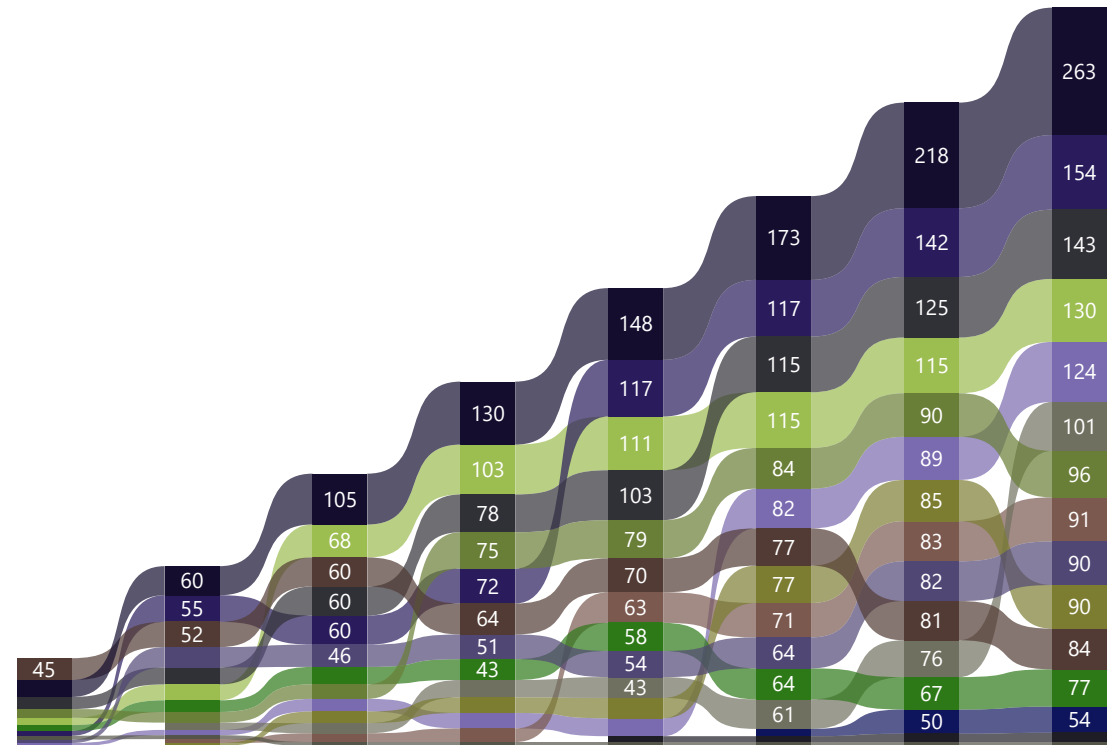

Name	1	2	3	4	5	6	7	8	Total
1 Tim Müller (A)	35	25	45	25	18	25	45	45	263
2 David Naef	10	45	5	12	45	0	25	12	154
3 Nathalie Wüthrich	25	10	25	18	25	12	10	18	143
4 Beatrice Racine	15	18	35	35	8	4	0	15	130
5 ↑ Abhijatha Tripti	6	5	15	6	5	45	7	35	124
6 ↑ Grace Nguyen (A)	0	15	6	15	7	18	15	25	101
7 ↓ Séverine Bertholet	18	4	8	45	4	5	6	6	96
8 Clarissa Imoberdorf	0	8	10	10	35	8	12	8	91
9 ↓ Manuel Stocker (A)	0	6	18	8	10	35	8	5	90
10 ↓ Peter Wüthrich	7	35	4	5	3	10	18	8	90
11 ↓ Steffi Burtschi	45	7	8	4	6	7	4	3	84
12 Martin Kumli	12	12	12	7	15	6	3	10	77
13 Hans-Jürg Aeschlimann	0	0	0	0	0	15	35	4	54
14 Julian Purtschert	0	0	0	0	12	0	5	2	19
15 Valentin Züsli	8	0	0	0	0	0	0	0	8

- Abhijatha Tripti
- Beatrice Racine
- Clarissa Imoberdorf
- David Naef
- Grace Nguyen (A)
- Hans-Jürg Aeschlimann
- Julian Purtschert
- Manuel Stocker (A)
- Martin Kumli
- Nathalie Wüthrich
- Peter Wüthrich
- Séverine Bertholet
- Steffi Burtschi
- Tim Müller (A)
- Valentin Züsli

Name	1	%	#	2	%	#	3	%	#	4	%	#	5	%	#	6	%	#	7	%	#	8	%	#							
Abhijatha Tripti	5590	28%	10	6490	35%	11	↓	10700	65%	5	↑	8010	50%	10	↓	5230	35%	11	↓	12520	75%	1	↑	7940	41%	9	↓	10640	65%	2	↑
Beatrice Racine	11330	52%	5	11350	60%	4	↑	12660	70%	2	↑	10740	60%	2	→	7140	40%	8	↓	4430	25%	12	↓	0	0%	14	↓	10110	55%	5	↑
Clarissa Imoberdorf	0	0%	11	8790	50%	8	↑	9720	60%	7	→	9210	55%	7	→	8930	55%	2	↑	7660	50%	8	↓	9280	44%	6	↑	8680	50%	8	↓
David Naef	7650	36%	7	15600	80%	1	↑	9100	50%	11	↓	9260	50%	6	↑	10000	55%	1	↑	0	0%	13		10550	48%	3	↑	9660	55%	6	↓
Grace Nguyen (A)	0	0%	11	10290	60%	5	↑	9140	50%	10	↓	9390	55%	5	↑	5690	35%	9	↓	9550	55%	4	↑	9780	44%	5	↓	10550	60%	3	↑
Hans-Jürg Aeschlimann	0	0%	11	0	0%	13	↓	0	0%	13	→	0	0%	13	→	0	0%	14	↓	9180	50%	5	↑	11250	48%	2	↑	6800	40%	12	↓
Julian Purtschert	0	0%	11	0	0%	13	↓	0	0%	13	→	0	0%	13	→	7420	40%	6	↑	0	0%	13	↓	6870	26%	11	↑	6400	35%	14	↓
Manuel Stocker (A)	0	0%	11	6610	35%	10	↑	10790	60%	4	↑	9080	50%	8	↓	7340	40%	7	↑	11560	65%	2	↑	8920	41%	8	↓	7100	40%	11	↓
Martin Kumli	10000	44%	6	10210	55%	6	→	9930	55%	6	→	8240	45%	9	↓	7770	45%	5	↑	6430	35%	10	↓	1620	7%	13	↓	8960	50%	7	↑
Nathalie Wüthrich	12380	56%	3	9210	50%	7	↓	11610	65%	3	↑	9660	55%	4	↓	8000	45%	3	↑	8700	50%	6	↓	8960	41%	7	↓	10360	60%	4	↑
Peter Wüthrich	6870	32%	9	15180	80%	2	↑	6970	40%	12	↓	7690	45%	11	↑	1810	10%	13	↓	7900	45%	7	↑	9980	44%	4	↑	8680	50%	8	↓
Séverine Bertholet	12090	52%	4	6430	35%	12	↓	9230	50%	8	↑	12270	65%	1	↑	2730	15%	12	↓	4510	25%	11	↑	7700	33%	10	↑	8200	45%	10	→
Steffi Burtschi	14980	68%	1	6660	35%	9	↓	9230	50%	8	↑	7570	40%	12	↓	5640	30%	10	↑	7480	40%	9	↑	2790	11%	12	↓	6560	35%	13	↓
Tim Müller (A)	13550	64%	2	12400	70%	3	↓	13710	75%	1	↑	9840	55%	3	↓	7810	45%	4	↓	10360	60%	3	↑	13680	59%	1	↑	12890	70%	1	→
Valentin Züsli	7230	32%	8	0	0%	13	↓	0	0%	13	→	0	0%	13	→	0	0%	14	↓	0	0%	13	↑	0	0%	14	↓	0	0%	15	↓