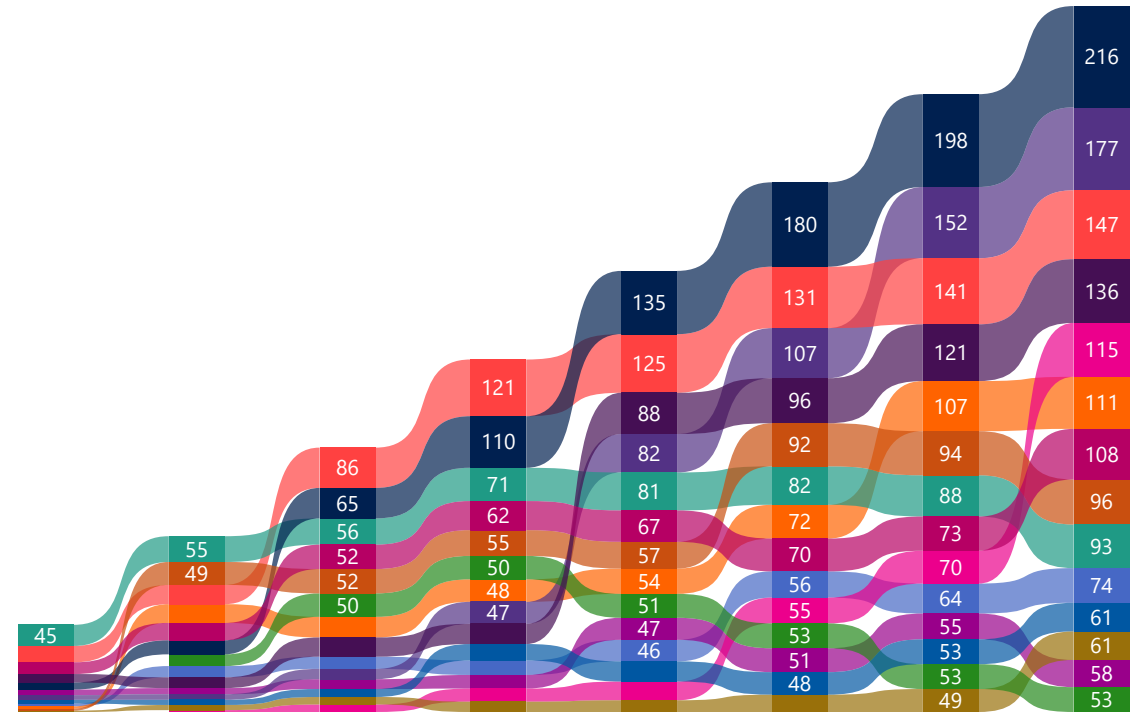

Name	1	2	3	4	5	6	7	8	Total
1 Renato Carlotti (A)	15	15	35	45	25	45	18	18	216
2 Lucas Orellano	10	2	10	25	35	25	45	25	177
3 Monika Sarbach	35	6	45	35	4	6	10	6	147
4 Sebastian Küppers (A)	18	5	18	2	45	8	25	15	136
5 ↑ Kay Wacker	0	4	12	12	12	15	15	45	115
6 ↓ Daniel Hasler (N)	5	35	4	4	6	18	35	4	111
7 ↑ Thomas Krutzler (N)	25	12	15	10	5	3	3	35	108
8 ↓ Rolf Schneebeli	4	45	3	3	2	35	2	2	96
9 ↓ Norwin Amiet (N)	45	10	1	15	10	1	6	5	93
10 Andrin Altherr	6	18	2	5	15	10	8	10	74
11 ↑ Philippe Steiner (A)	8	3	6	18	8	5	5	8	61
12 ↑ Marco Haller (N)	3	8	5	6	3	12	12	12	61
13 ↓ Eva Keller	12	1	8	8	18	4	4	3	58
14 ↓ Patrick Hauck (N)	0	25	25	0	1	2	0	0	53

- Andrin Altherr
- Daniel Hasler (N)
- Eva Keller
- Kay Wacker
- Lucas Orellano
- Marco Haller (N)
- Monika Sarbach
- Norwin Amiet (N)
- Patrick Hauck (N)
- Philippe Steiner (A)
- Renato Carlotti (A)
- Rolf Schneebeli
- Sebastian Küppers (A)
- Thomas Krutzler (N)

Name	1	%	#	2	%	#	3	%	#	4	%	#	5	%	#	6	%	#	7	%	#	8	%	#							
Andrin Altherr	13540	60%	9	14000	75%	4	↑	10840	60%	13	↓	10100	55%	10	↑	12740	70%	5	↑	11830	65%	7	↓	13020	56%	8	↓	13170	75%	7	↑
Daniel Hasler (N)	12760	56%	10	15570	80%	2	↑	11810	65%	11	↓	9940	55%	11	→	11750	65%	9	↑	12910	70%	4	↑	17310	70%	2	↑	10820	60%	11	↓
Eva Keller	14140	60%	6	6530	35%	14	↓	13290	70%	8	↑	11000	60%	8	→	12980	70%	4	↑	11120	60%	11	↓	11550	48%	11	→	10300	55%	12	↓
Kay Wacker	0	0%	13	8570	45%	11	↑	14080	75%	6	↑	12050	65%	6	→	12680	70%	6	→	12430	70%	5	↑	15060	67%	5	→	17490	90%	1	↑
Lucas Orellano	13990	60%	7	7570	40%	13	↓	13830	75%	7	↑	13180	70%	3	↑	13820	70%	2	↑	13830	75%	3	↓	18700	74%	1	↑	13830	75%	3	↓
Marco Haller (N)	12480	56%	12	12220	65%	8	↑	12970	70%	10	↓	10910	60%	9	↑	9110	50%	12	↓	12180	65%	6	↑	13970	63%	6	→	13610	75%	6	→
Monika Sarbach	16840	72%	2	10500	55%	9	↓	17720	90%	1	↑	13740	75%	2	↓	10880	60%	11	↓	11380	65%	9	↑	13950	59%	7	↑	12220	65%	9	↓
Norwin Amiet (N)	18560	76%	1	12230	65%	7	↓	10190	55%	14	↓	12100	65%	5	↑	12650	65%	7	↓	7400	40%	14	↓	12340	56%	9	↑	11280	60%	10	↓
Patrick Hauck (N)	0	0%	13	14100	75%	3	↑	16590	90%	3	→	0	0%	14	↓	8820	55%	14	→	10770	60%	13	↑	0	0%	14	↓	0	0%	14	→
Philippe Steiner (A)	13960	60%	8	8390	45%	12	↓	12990	70%	9	↑	12880	70%	4	↑	12210	65%	8	↓	11140	60%	10	↓	12160	52%	10	→	12630	70%	8	↑
Renato Carlotti (A)	14180	64%	5	12360	65%	5	→	17470	90%	2	↑	14520	80%	1	↑	13770	75%	3	↓	15360	85%	1	↑	16100	67%	4	↓	13820	75%	4	→
Rolf Schneebeli	12660	56%	11	16680	80%	1	↑	10860	60%	12	↓	9810	55%	12	→	9030	50%	13	↓	14250	80%	2	↑	10780	48%	13	↓	9850	55%	13	→
Sebastian Küppers (A)	14610	64%	4	10370	55%	10	↓	14930	80%	4	↑	9290	50%	13	↓	14050	75%	1	↑	11810	65%	8	↓	16650	74%	3	↑	13680	75%	5	↓
Thomas Krutzler (N)	16210	68%	3	12330	65%	6	↓	14150	75%	5	↑	11890	65%	7	↓	11740	65%	10	↓	10940	60%	12	↓	11320	48%	12	→	16470	85%	2	↑