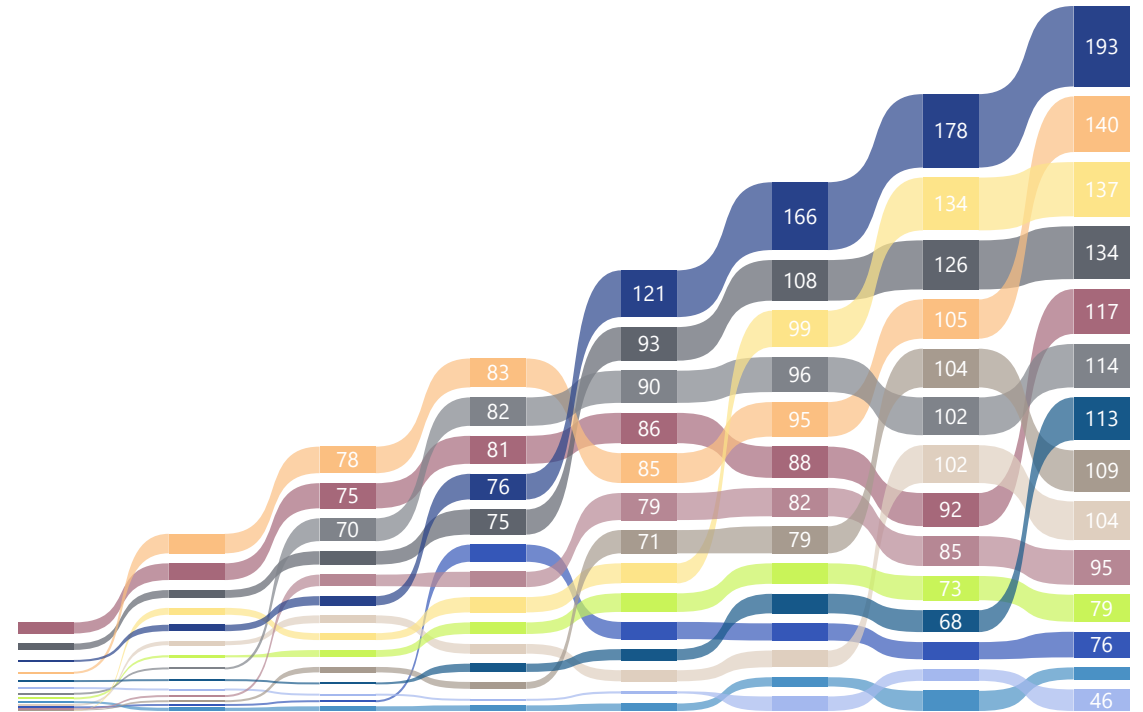

Name	1	2	3	4	5	6	7	8	Total
1 Rolf Schneebeli	25	10	6	35	45	45	12	15	193
2 ↑ Marco Hauser	18	45	15	5	2	10	10	35	140
3 ↓ Patrick Zellweger	1	35	0	18	10	35	35	3	137
4 ↓ Kay Wacker (A)	35	3	12	25	18	15	18	8	134
5 ↑ Alessandro Occhipinti	45	12	18	6	5	2	4	25	117
6 ↑ Norwin Amiet (N)	10	15	45	12	8	6	6	12	114
7 ↑ Roman Walser	15	5	4	15	6	18	5	45	113
8 ↓ Roman Villiger (N)	2	6	25	3	35	8	25	5	109
9 ↓ Helene Portmann	5	25	8	4	3	12	45	2	104
10 ↓ Raffi Büchler (A)	3	8	35	8	25	3	3	10	95
11 ↓ Marco von Atzigen	8	18	10	10	15	4	8	6	79
12 Christian Maag	4	4	5	45	0	0	0	18	76
13 ↑ Julian Steiner	6	1	3	2	4	25	2	4	47
14 ↓ Oskar Eugster (N)	12	2	0	0	12	5	15	0	46

- Alessandro Occhipinti
- Christian Maag
- Helene Portmann
- Julian Steiner
- Kay Wacker (A)
- Marco Hauser
- Marco von Atzigen
- Norwin Amiet (N)
- Oskar Eugster (N)
- Patrick Zellweger
- Raffi Büchler (A)
- Rolf Schneebeli
- Roman Villiger (N)
- Roman Walser

Name	1	%	#	2	%	#	3	%	#	4	%	#	5	%	#	6	%	#	7	%	#	8	%	#
Alessandro Occhipinti	14750	80%	1	10740	60%	6 ↓	12260	65%	4 ↑	10430	55%	9 ↓	9240	50%	10 ↓	8310	45%	13 ↓	7440	40%	11 ↑	9940	55%	3 ↑
Christian Maag	10870	65%	11	8680	50%	11 →	10140	60%	10 ↑	12570	70%	1 ↑	0	0%	14	0	0%	14 →	0	0%	14 →	9830	60%	4 ↑
Helene Portmann	11170	65%	10	11890	65%	3 ↑	10760	60%	8 ↓	9930	55%	11 ↓	8110	50%	12 ↓	11580	65%	6 ↑	15200	80%	1 ↑	6160	35%	13 ↓
Julian Steiner	11440	65%	9	5190	30%	14 ↓	8650	50%	12 ↑	8240	45%	13 ↓	9210	55%	11 ↑	12640	70%	3 ↑	7100	40%	13 ↓	7050	40%	11 ↑
Kay Wacker (A)	13250	70%	2	7170	40%	12 ↓	11480	65%	6 ↑	11960	65%	3 ↑	12380	70%	4 ↓	11770	65%	5 ↓	11590	60%	4 ↑	8070	45%	8 ↓
Marco Hauser	12620	75%	4	12500	70%	1 ↑	11620	65%	5 ↓	10340	60%	10 ↓	5310	30%	13 ↓	11510	65%	7 ↑	10450	65%	7 →	11430	65%	2 ↑
Marco von Atzigen	11560	70%	8	11430	65%	4 ↑	11140	65%	7 ↓	10770	60%	7 →	12250	70%	5 ↑	10490	60%	11 ↓	10250	60%	8 ↑	8010	45%	9 ↓
Norwin Amiet (N)	11810	65%	7	11210	60%	5 ↑	13460	70%	1 ↑	11040	60%	6 ↓	10770	60%	8 ↓	11000	60%	9 ↓	9230	50%	9 →	8990	50%	6 ↑
Oskar Eugster (N)	11880	70%	6	5290	30%	13 ↓	0	0%	13 →	0	0%	14 ↓	11890	70%	6 ↑	10790	60%	10 ↓	11560	65%	5 ↑	0	0%	14 ↓
Patrick Zellweger	9000	50%	14	12040	65%	2 ↑	0	0%	13 ↓	11890	65%	4 ↑	11800	65%	7 ↓	13900	75%	2 ↑	12620	70%	2 →	6380	35%	12 ↓
Raffi Büchler (A)	10740	60%	12	9710	55%	8 ↑	13320	75%	2 ↑	10650	60%	8 ↓	12430	70%	3 ↑	10470	60%	12 ↓	7220	45%	12 →	8560	50%	7 ↑
Rolf Schneebeli	13230	75%	3	10500	60%	7 ↓	10660	60%	9 ↓	12450	70%	2 ↑	17360	90%	1 ↑	14650	80%	1 →	10970	60%	6 ↓	9780	55%	5 ↑
Roman Villiger (N)	10400	65%	13	9500	55%	9 ↑	12810	75%	3 ↑	9600	55%	12 ↓	12830	75%	2 ↑	11350	65%	8 ↓	12180	70%	3 ↑	7090	40%	10 ↓
Roman Walser	12380	70%	5	9400	55%	10 ↓	9560	55%	11 ↓	11770	65%	5 ↑	10710	60%	9 ↓	12540	70%	4 ↑	8840	50%	10 ↓	12790	75%	1 ↑