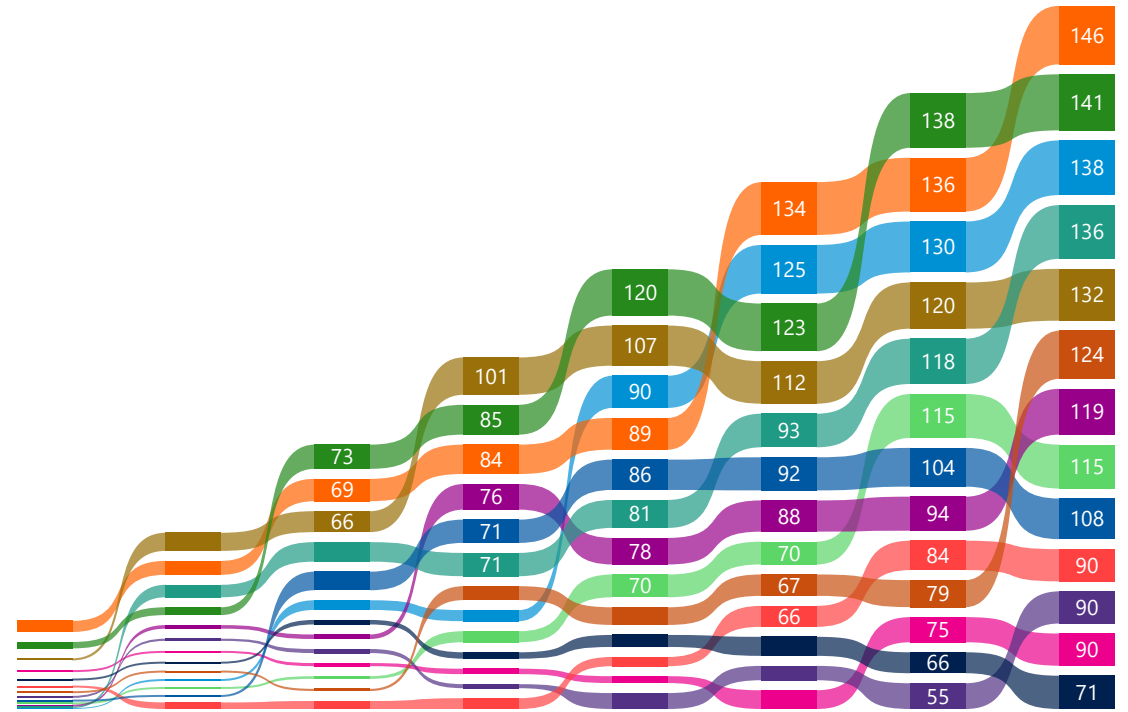

Name	1	2	3	4	5	6	7	8	Total
1 ↑ David Schärli	45	6	18	15	5	45	2	10	146
2 ↓ Richard Lattmann (N)	35	3	35	12	35	3	15	3	141
3 Carl Drechsel	2	15	25	3	45	35	5	8	138
4 ↑ Paul Roger Ratcliffe (N)	3	45	15	8	10	12	25	18	136
5 ↓ Matthias Lauper	25	35	6	35	6	5	8	12	132
6 ↑ Simon Luck (A)	10	8	8	25	8	8	12	45	124
7 ↑ Gabor Szucs (N)	4	25	2	45	2	10	6	25	119
8 ↓ Andrin Altherr (A)	5	12	10	18	25	0	45	0	115
9 ↓ Samuel Felder	6	10	45	10	15	6	12	4	108
10 ↑ Marco Haller	8	18	4	0	4	18	3	35	90
11 Hans Minder (N)	18	5	5	5	3	4	35	15	90
12 ↓ Oliver Walenciak	12	2	3	6	18	25	18	6	90
13 ↓ Sebastian Küppers (A)	15	4	12	4	12	15	4	5	71
14 Christoph Seiler	0	0	0	0	0	0	0	0	0

- Andrin Altherr (A)
- Carl Drechsel
- Christoph Seiler
- David Schärli
- Gabor Szucs (N)
- Hans Minder (N)
- Marco Haller
- Matthias Lauper
- Oliver Walenciak
- Paul Roger Ratcliffe (N)
- Richard Lattmann (N)
- Samuel Felder
- Sebastian Küppers (A)
- Simon Luck (A)

Name	1	%	#	2	%	#	3	%	#	4	%	#	5	%	#	6	%	#	7	%	#	8	%	#							
Andrin Altherr (A)	11380	65%	10	9930	55%	6	↑	11430	65%	7	↓	10940	60%	4	↑	14530	80%	3	↑	0	0%	13	↓	14170	75%	1	↑	0	0%	13	↓
Carl Drechsel	9530	55%	13	10020	55%	5	↑	13460	75%	3	↑	7140	40%	12	↓	16860	90%	1	↑	12890	70%	2	↓	11990	65%	10	↓	8090	45%	8	↑
Christoph Seiler	0	0%	14	0	0%	14	→	0	0%	14	→	0	0%	13	↑	0	0%	14	↓	0	0%	13	↑	0	0%	14	↓	0	0%	13	↑
David Schärli	16740	85%	1	8660	50%	9	↓	13430	75%	4	↑	10750	60%	5	↓	11450	65%	10	↓	14590	80%	1	↑	8290	50%	13	↓	8770	50%	7	↑
Gabor Szucs (N)	10370	60%	11	11310	65%	3	↑	8030	45%	13	↓	11960	65%	1	↑	5270	30%	13		10620	60%	7	↑	12180	65%	9	↓	10520	60%	3	↑
Hans Minder (N)	14040	75%	4	8050	45%	10	↓	9440	55%	10	→	8000	45%	10	→	7030	45%	12	↓	8830	50%	11	↑	13610	75%	2	↑	9700	55%	5	↓
Marco Haller	12610	70%	8	10820	60%	4	↑	8790	50%	11	↓	0	0%	13	↓	7480	45%	11	↑	12580	70%	4	↑	9660	55%	12	↓	11760	65%	2	↑
Matthias Lauper	14640	85%	3	11870	70%	2	↑	10290	60%	9	↓	11730	70%	2	↑	11550	75%	9	↓	8920	50%	10	↓	12330	70%	8	↑	9330	60%	6	↑
Oliver Walenciak	13520	75%	6	5440	30%	13	↓	8280	45%	12	↑	9130	50%	9	↑	14310	80%	4	↑	12740	70%	3	↑	12600	65%	4	↓	7960	45%	9	↓
Paul Roger Ratcliffe (N)	9880	55%	12	12710	70%	1	↑	12700	70%	5	↓	9320	50%	8	↓	12030	65%	7	↑	11040	60%	6	↑	12910	70%	3	↑	10100	55%	4	↓
Richard Lattmann (N)	14740	80%	2	6950	40%	12	↓	14710	80%	2	↑	9830	55%	6	↓	16130	85%	2	↑	8680	50%	12	↓	12520	65%	5	↑	6630	40%	12	↓
Samuel Felder	12120	70%	9	9540	55%	7	↑	18090	90%	1	↑	9730	55%	7	↓	14110	80%	5	↑	10000	55%	9	↓	12370	70%	6	↑	7010	40%	11	↓
Sebastian Küppers (A)	13560	75%	5	7040	40%	11	↓	11840	65%	6	↑	7390	40%	11	↓	13500	75%	6	↑	11100	60%	5	↑	10110	55%	11	↓	7290	40%	10	↑
Simon Luck (A)	12770	75%	7	9280	55%	8	↓	10770	65%	8	→	11250	65%	3	↑	11810	65%	8	↓	10080	60%	8	→	12370	70%	6	↑	13460	75%	1	↑