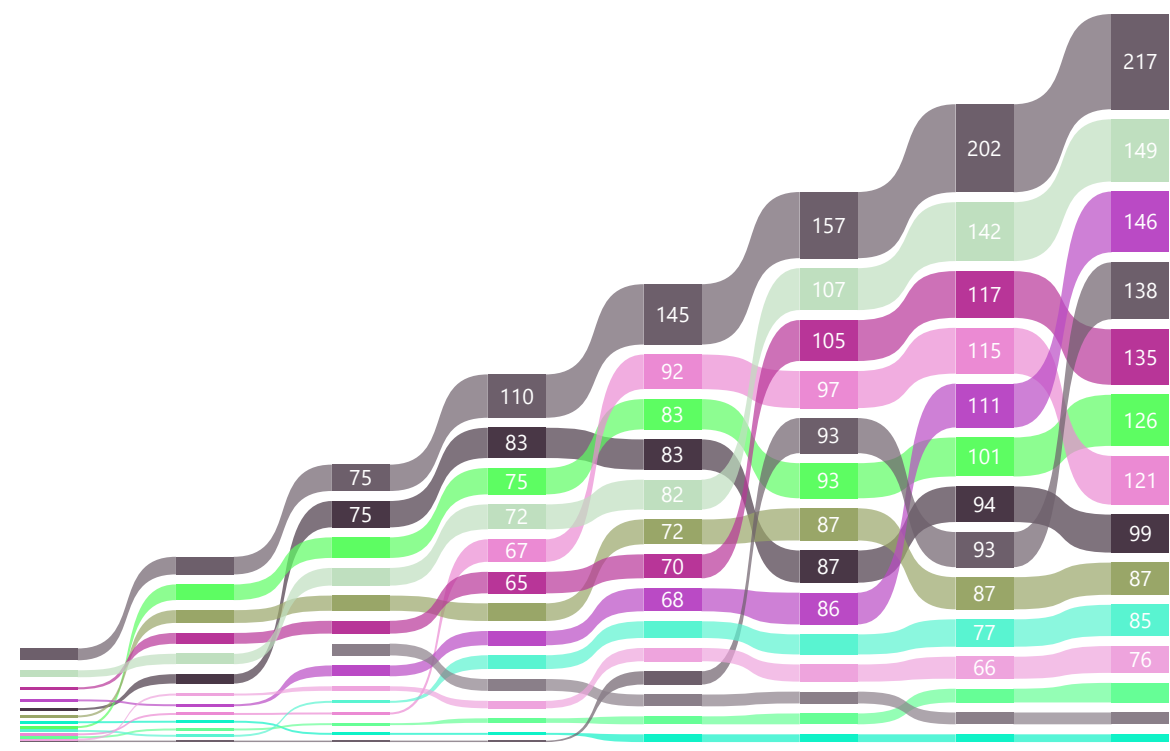

Name	1	2	3	4	5	6	7	8	Total
1 Gian Kamlesh (A)	45	12	18	35	35	12	45	15	217
2 Mihajlo Nenad	35	7	15	15	10	25	35	7	149
3 ↑ Natalia Simeon (A)	18	0	25	7	18	18	25	35	146
4 ↑ Salil Apte (N)	3	0	0	0	45	45	0	45	138
5 ↓ Martin Ernst (A)	25	18	4	18	5	35	12	18	135
6 David Lüthold	8	45	10	12	8	10	8	25	126
7 ↓ Gisela Suppiger	6	10	6	45	25	5	18	6	121
8 ↓ Beat Rölli	15	25	35	8	0	4	7	5	99
9 Maria Anthi (N)	12	35	5	5	15	15	0	0	87
10 Silvie Jenny	7	5	12	25	6	7	15	8	85
11 Uwe Gort	4	18	8	6	12	8	10	10	76
12 Manuel Stocker	5	8	7	10	7	6	6	12	61
13 Sina Muff (N)	0	0	45	0	0	0	0	0	45
14 Dominic Dahinden	10	6	0	0	0	0	0	0	16
15 Sandes Dindar	0	0	0	0	0	0	0	0	0

- Beat Rölli
- David Lüthold
- Dominic Dahinden
- Gian Kamlesh (A)
- Gisela Suppiger
- Manuel Stocker
- Maria Anthi (N)
- Martin Ernst (A)
- Mihajlo Nenad
- Natalia Simeon (A)
- Salil Apte (N)
- Sandes Dindar
- Silvie Jenny
- Sina Muff (N)
- Uwe Gort

Name	1	%	#	2	%	#	3	%	#	4	%	#	5	%	#	6	%	#	7	%	#	8	%	#							
Beat Rölli	9890	60%	5	8750	50%	3	↑	11300	65%	2	↑	6330	35%	8	↓	0	0%	12	↓	7030	40%	12	→	6600	35%	9	↑	5280	30%	11	↓
David Lüthold	8530	50%	8	10220	60%	1	↑	8280	50%	7	↓	6870	40%	6	↑	4420	25%	8	↓	9950	55%	7	↑	7270	40%	8	↓	9470	55%	3	↑
Dominic Dahinden	8540	55%	7	5090	30%	10	↓	0	0%	13	↓	0	0%	12	↑	0	0%	12	→	0	0%	13	↓	0	0%	11	↑	0	0%	12	↓
Gian Kamlesh (A)	14480	80%	1	7200	40%	6	↓	10530	60%	4	↑	10090	55%	2	↑	12070	70%	2	→	10850	60%	6	↓	10120	55%	1	↑	8870	50%	5	↓
Gisela Suppiger	7840	50%	10	7110	40%	7	↑	7670	45%	10	↓	10450	60%	1	↑	10470	60%	3	↓	7890	45%	11	↓	8650	50%	4	↑	5970	35%	10	↓
Manuel Stocker	7130	40%	11	6950	40%	8	↑	7850	45%	9	↓	6360	35%	7	↑	3520	20%	9	↓	7900	45%	10	↓	6090	35%	10	→	8600	50%	6	↑
Maria Anthi (N)	9520	55%	6	8910	50%	2	↑	6960	40%	11	↓	5370	30%	11	→	10090	60%	5	↑	10970	60%	5	→	0	0%	11	↓	0	0%	12	↓
Martin Ernst (A)	10850	65%	3	8070	45%	4	↓	6810	40%	12	↓	8070	45%	4	↑	1720	10%	11	↓	11430	65%	2	↑	7680	45%	6	↓	9330	55%	4	↑
Mihajlo Nenad	11260	70%	2	6140	35%	9	↓	10250	60%	5	↑	7150	40%	5	→	5520	35%	7	↓	11340	65%	3	↑	10070	55%	2	↑	6500	40%	9	↓
Natalia Simeon (A)	10040	60%	4	0	0%	12	↓	10690	65%	3	↑	5880	35%	9	↓	10440	65%	4	↑	11030	70%	4	→	8770	55%	3	↑	11730	70%	2	↑
Salil Apte (N)	6210	35%	13	0	0%	12	↑	0	0%	13	↓	0	0%	12	↑	12710	75%	1	↑	18300	90%	1	→	0	0%	11	↓	15390	85%	1	↑
Sandes Dindar	0	0%	14	0	0%	12	↑	0	0%	13	↓	0	0%	12	→	0	0%	13	↓	0	0%	13	↓	0	0%	11	↑	0	0%	12	↓
Silvie Jenny	8240	55%	9	3310	20%	11	↓	9560	60%	6	↑	8380	50%	3	↑	3310	20%	10	↓	8380	50%	9	↑	7800	45%	5	↑	7130	40%	8	↓
Sina Muff (N)	0	0%	14	0	0%	12	↑	14030	75%	1	↑	0	0%	12	↓	0	0%	12	→	0	0%	13	↓	0	0%	11	↑	0	0%	12	↓
Uwe Gort	6290	40%	12	8070	50%	4	↑	7930	50%	8	↓	5780	35%	10	↓	7840	50%	6	↑	9210	55%	8	↓	7320	45%	7	↑	7290	45%	7	→