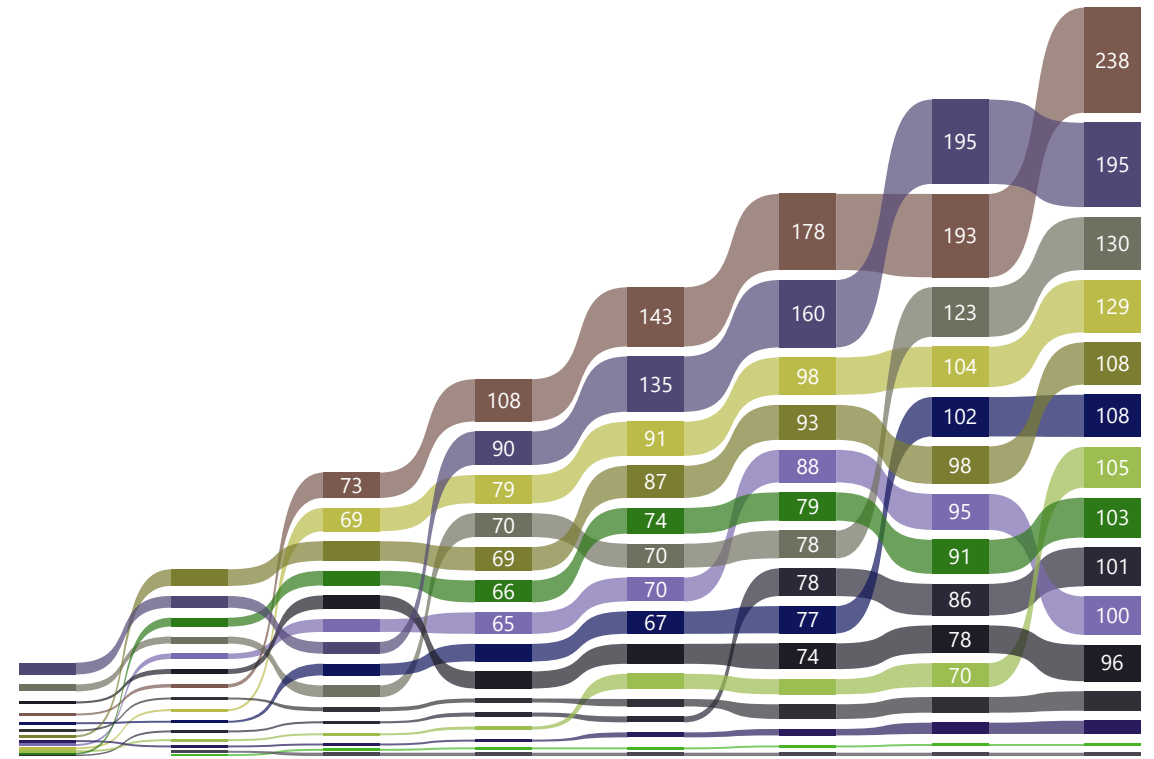

Name	1	2	3	4	5	6	7	8	Total
1 ↑ Fabian Rigert	18	10	45	35	35	35	15	45	238
2 ↓ Victoria Szucs (N)	45	0	0	45	45	25	35	0	195
3 Manuel Blamauer (A)	35	0	10	25	0	8	45	7	130
4 Alain Burtschi (A)	6	18	45	10	12	7	6	25	129
5 ↑ Simon Kaufmann	10	45	6	8	18	6	5	10	108
6 ↓ Monika Burgener	15	5	25	12	10	10	25	6	108
7 ↑ Esther Lagler (A)	5	8	8	6	25	0	18	35	105
8 Steffi Burtschi	4	35	12	15	8	5	12	12	103
9 Abhijatha Tripti	3	15	7	4	4	45	8	15	101
10 ↓ Beatrice Racine	7	25	15	18	5	18	7	5	100
11 ↓ Peter Wüthrich	25	6	18	7	6	12	4	18	96
12 Valentin Züsli (N)	12	12	5	0	7	15	2	8	61
13 Jennifer Krebs	8	3	0	5	15	3	10	4	48
14 Alina Bösiger	0	4	4	3	0	4	3	0	18
15 André Stübi	0	7	0	0	0	0	0	0	7

- Abhijatha Tripti
- Alain Burtschi (A)
- Alina Bösiger
- André Stübi
- Beatrice Racine
- Esther Lagler (A)
- Fabian Rigert
- Jennifer Krebs
- Manuel Blamauer (A)
- Monika Burgener
- Peter Wüthrich
- Simon Kaufmann
- Steffi Burtschi
- Valentin Züsli (N)
- Victoria Szucs (N)

Name	1	%	#	2	%	#	3	%	#	4	%	#	5	%	#	6	%	#	7	%	#	8	%	#							
Abhijatha Tripti	3240	20%	13	7530	45%	5	↑	7660	50%	9	↓	3430	20%	12	↓	4060	25%	12	→	14760	80%	1	↑	8030	50%	8	↓	8590	50%	5	↑
Alain Burtschi (A)	7730	45%	10	8950	50%	4	↑	10530	60%	1	↑	6420	35%	7	↓	7980	45%	6	↑	8130	45%	9	↓	7830	45%	10	↓	9410	55%	3	↑
Alina Bösiger	0	0%	14	4670	25%	12	↑	2690	15%	12	→	2810	15%	13	↓	0	0%	13	→	5630	30%	12	↑	4820	25%	13	↓	0	0%	13	→
André Stübi	0	0%	14	6040	35%	9	↑	0	0%	13	↓	0	0%	14	↓	0	0%	13	↑	0	0%	14	↓	0	0%	15	↓	0	0%	13	↑
Beatrice Racine	7920	50%	9	9600	55%	3	↑	8680	50%	5	↓	9480	55%	4	↑	5010	30%	11	↓	10010	55%	4	↑	7970	45%	9	↓	6110	35%	11	↓
Esther Lagler (A)	7540	45%	11	7250	40%	8	↑	7720	45%	8	→	4400	25%	10	↓	8690	50%	3	↑	0	0%	14	↓	9360	55%	4	↑	9710	55%	2	↑
Fabian Rigert	9630	55%	4	7260	40%	7	↓	10530	60%	1	↑	10960	60%	2	↓	10720	60%	2	→	11960	65%	2	→	8760	50%	5	↓	9960	55%	1	↑
Jennifer Krebs	8160	50%	8	4320	25%	13	↓	0	0%	13	→	3500	20%	11	↑	8030	45%	5	↑	5220	30%	13	↓	8410	50%	7	↑	3500	20%	12	↓
Manuel Blamauer (A)	11770	65%	2	0	0%	14	↓	8020	45%	7	↑	9940	55%	3	↑	0	0%	13	↓	9100	50%	8	↑	12610	70%	1	↑	7050	40%	9	↓
Monika Burgener	9580	55%	5	5290	30%	11	↓	10300	60%	3	↑	7260	40%	6	↓	7820	45%	7	↓	9620	55%	7	→	10200	60%	3	↑	7020	40%	10	↓
Peter Wüthrich	10410	60%	3	6000	35%	10	↓	9410	55%	4	↑	6010	35%	9	↓	6130	35%	10	↓	9660	55%	6	↑	6440	40%	12	↓	8790	50%	4	↑
Simon Kaufmann	8860	55%	7	10530	60%	1	↑	7520	45%	10	↓	6400	35%	8	↑	8670	50%	4	↑	7660	45%	10	↓	6640	40%	11	↓	7500	45%	7	↑
Steffi Burtschi	6320	35%	12	10030	55%	2	↑	8210	45%	6	↓	8040	45%	5	↑	7260	40%	8	↓	6470	35%	11	↓	8740	50%	6	↑	8350	45%	6	→
Valentin Züsli (N)	9180	55%	6	7390	40%	6	→	7180	40%	11	↓	0	0%	14	↓	6480	40%	9	↑	9890	55%	5	↑	3500	20%	14	↓	7490	45%	8	↑
Victoria Szucs (N)	11910	70%	1	0	0%	14	↓	0	0%	13	↑	12570	75%	1	↑	12680	75%	1	→	10320	60%	3	↓	10330	60%	2	↑	0	0%	13	↓