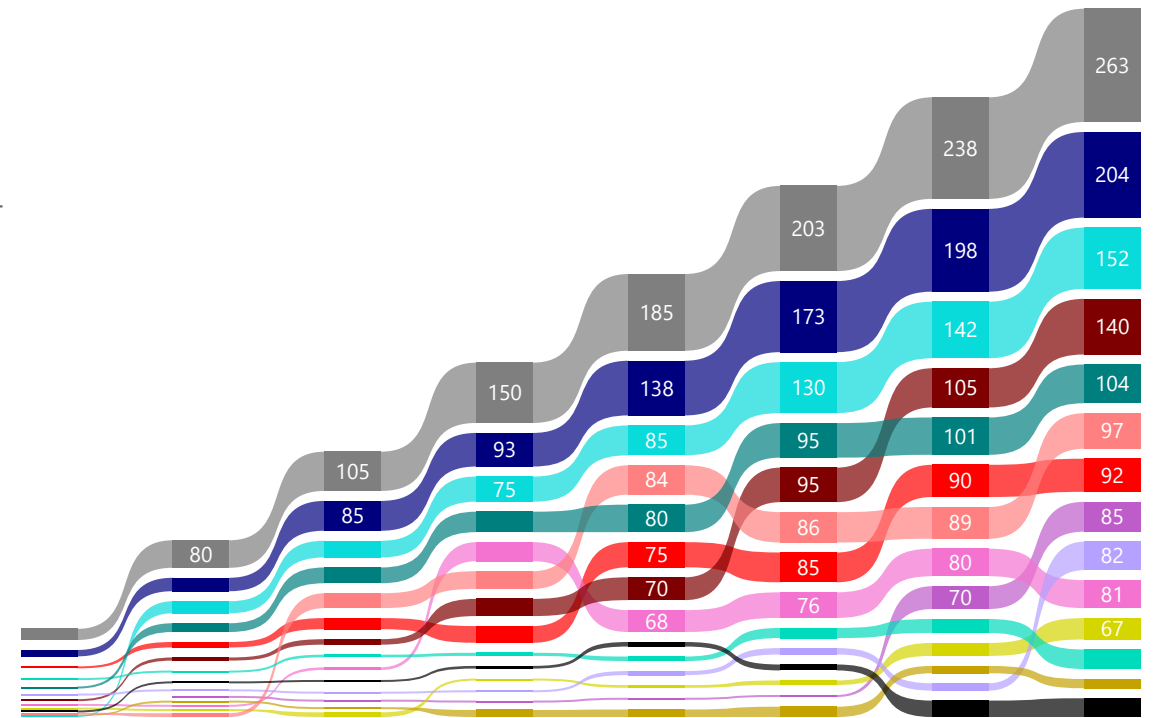

Name	1	2	3	4	5	6	7	8	Total
1 Renate Schär	45	35	25	45	35	18	35	25	263
2 Manuel Hobiger (M)	35	15	35	8	45	35	25	6	204
3 Girish Chandrasekhar	2	45	10	18	10	45	12	10	152
4 Lakshmi Natarajan	10	18	5	25	12	25	10	35	140
5 Prakhar Gupta	15	25	15	10	15	15	6	3	104
6 ↑ Max Bühler	4	4	45	6	25	2	3	8	97
7 ↓ Alex Feist	25	8	12	12	18	10	5	2	92
8 ↑ Andy Frei	0	10	6	4	5	0	45	15	85
9 ↑ Lars Lehmann (N)	12	2	3	5	8	5	2	45	82
10 ↓ David Felsch	8	1	18	35	6	8	4	1	81
11 Claudia Lösch	6	3	1	15	2	4	18	18	67
12 ↓ Philippe Steiner (N)	18	5	4	1	3	12	8	12	63
13 Manuel Feer (N)	3	6	2	4	1	6	15	4	41
14 Renato Carlotti	5	12	8	2	4	3	1	5	40

- Alex Feist
- Andy Frei
- Claudia Lösch
- David Felsch
- Girish Chandrasekhar
- Lakshmi Natarajan
- Lars Lehmann (N)
- Manuel Feer (N)
- Manuel Hobiger (M)
- Max Bühler
- Philippe Steiner (N)
- Prakhar Gupta
- Renate Schär
- Renato Carlotti

Name	1	%	#	2	%	#	3	%	#	4	%	#	5	%	#	6	%	#	7	%	#	8	%	#							
Alex Feist	16220	85%	3	9370	50%	8	↓	15210	75%	6	↑	12910	70%	6	→	18090	90%	4	↑	13840	75%	7	↓	12080	65%	10	↓	9260	50%	13	↓
Andy Frei	0	0%	14	10460	60%	7	↑	13440	80%	9	↓	11680	65%	11	↓	14210	80%	10	↑	0	0%	14	↓	19410	95%	1	↑	13350	75%	5	↓
Claudia Lösch	14240	75%	9	7350	40%	12	↓	9570	55%	14	↓	14170	75%	5	↑	12880	70%	13	↓	11280	60%	11	↑	15230	80%	4	↑	14080	80%	4	→
David Felsch	14730	85%	8	5170	30%	14	↓	15620	85%	4	↑	17350	90%	2	↑	14260	80%	9	↓	12500	70%	8	↑	12030	65%	11	↓	5820	35%	14	↓
Girish Chandrasekhar	12340	70%	13	13450	75%	1	↑	14650	75%	7	↓	14600	80%	4	↑	15480	85%	7	↓	16550	85%	1	↑	14350	75%	6	↓	12710	70%	7	↓
Lakshmi Natarajan	14750	80%	7	12780	70%	4	↑	13210	75%	10	↓	15250	85%	3	↑	16610	90%	6	↓	15570	85%	3	↑	13170	75%	7	↓	14770	80%	2	↑
Lars Lehmann (N)	14780	80%	6	6240	35%	13	↓	10640	60%	12	↑	11840	65%	10	↑	14850	80%	8	↑	11810	65%	10	↓	10810	60%	13	↓	15310	85%	1	↑
Manuel Feer (N)	13740	75%	12	8950	50%	9	↑	9670	55%	13	↓	11680	65%	11	↑	10350	60%	14	↓	12110	70%	9	↑	14640	75%	5	↑	10870	60%	11	↓
Manuel Hobiger (M)	17310	90%	2	12430	70%	5	↓	16500	85%	2	↑	12010	65%	8	↓	21850	100%	1	↑	16080	85%	2	↓	15470	85%	3	↓	11550	65%	9	↓
Max Bühler	13760	75%	11	8910	50%	11	→	17040	80%	1	↑	11970	65%	9	↓	19020	95%	3	↑	11030	60%	13	↓	11610	65%	12	↑	11970	65%	8	↑
Philippe Steiner (N)	15650	85%	4	8920	50%	10	↓	10880	60%	11	↓	10790	60%	14	↓	12970	70%	12	↑	14390	75%	6	↑	12580	70%	8	↓	12720	70%	6	↑
Prakhar Gupta	14910	80%	5	12900	70%	3	↑	15610	85%	5	↓	12210	65%	7	↓	16950	85%	5	→	14420	75%	5	→	12190	65%	9	↓	10300	55%	12	↓
Renate Schär	18450	90%	1	13150	75%	2	↓	16370	90%	3	↓	19460	95%	1	↑	19530	90%	2	↓	15530	85%	4	↓	16380	85%	2	↑	14470	80%	3	↓
Renato Carlotti	13910	80%	10	11820	65%	6	↑	13850	80%	8	↓	11000	60%	13	↓	13230	70%	11	↑	11110	60%	12	↓	10560	60%	14	↓	11070	65%	10	↑