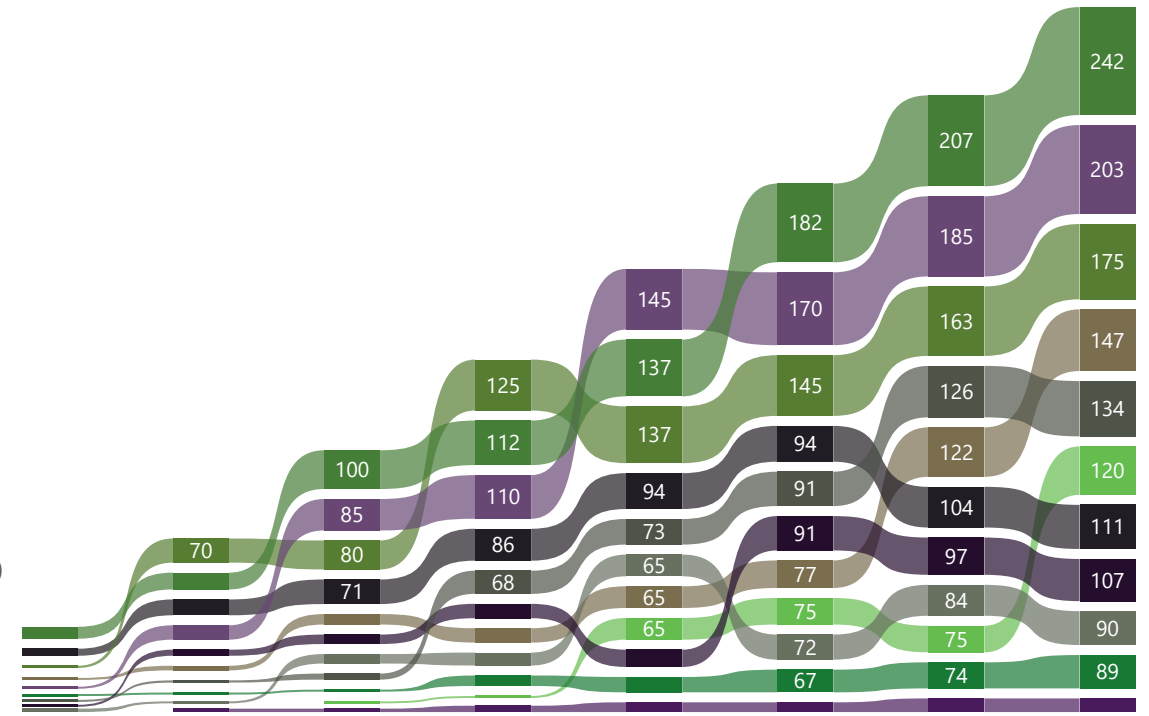

Name	1	2	3	4	5	6	7	8	Total
1 Patrick Nydegger (A)	45	10	45	12	25	45	25	35	242
2 Moritz Krebs (A)	15	35	35	25	35	25	15	18	203
3 Manuela Schwegler	25	45	10	45	12	8	18	12	175
4 ↑ Caroline Wyss	18	12	12	8	15	12	45	25	147
5 ↓ Silvia Maissen	10	15	8	35	5	18	35	8	134
6 ↑ Brigitte Frutiger	0	0	15	5	45	10	0	45	120
7 ↓ Karin Dincic-Walcher	35	18	18	15	8	0	10	7	111
8 ↓ Séverine Bertholet (A)	8	25	7	10	6	35	6	10	107
9 ↓ Daniela von Arx	7	8	25	7	18	7	12	6	90
10 Michael Rötlin	12	6	6	18	10	15	7	15	89
11 Clarissa Imoberdorf	0	7	0	6	7	0	8	0	28
12 David Lichtsteiner	0	0	0	0	0	0	0	0	0
12 Michelle Erb	0	0	0	0	0	0	0	0	0
12 Raphael Jaggi (N)	0	0	0	0	0	0	0	0	0
12 Thomas Tschumi	0	0	0	0	0	0	0	0	0

- Brigitte Frutiger
- Caroline Wyss
- Clarissa Imoberdorf
- Daniela von Arx
- David Lichtsteiner
- Karin Dincic-Walcher
- Manuela Schwegler
- Michael Rötlin
- Michelle Erb
- Moritz Krebs (A)
- Patrick Nydegger (A)
- Raphael Jaggi (N)
- Séverine Bertholet (A)
- Silvia Maissen
- Thomas Tschumi

Name	1	%	#	2	%	#	3	%	#	4	%	#	5	%	#	6	%	#	7	%	#	8	%	#
Brigitte Frutiger	0	0%	10	0	0%	11 ↓	7470	45%	5 ↑	5620	35%	11 ↓	12620	80%	1 ↑	8350	50%	7 ↓	0	0%	11 ↓	10430	65%	1 ↑
Caroline Wyss	9890	60%	4	6090	35%	6 ↓	6670	40%	6 →	6830	40%	8 ↓	8770	55%	5 ↑	8700	55%	6 ↓	10110	60%	1 ↑	7630	45%	3 ↓
Clarissa Imoberdorf	0	0%	10	5240	30%	9 ↑	0	0%	11 ↓	6100	35%	10 ↑	6260	40%	9 ↑	0	0%	10 ↓	6420	40%	8 ↑	0	0%	11 ↓
Daniela von Arx	6050	40%	9	5650	35%	8 ↑	8800	50%	3 ↑	6770	40%	9 ↓	8810	55%	4 ↑	4790	30%	9 ↓	7720	45%	6 ↑	4760	30%	10 ↓
David Lichtsteiner	0	0%	10	0	0%	11 ↓	0	0%	11 →	0	0%	12 ↓	0	0%	12 →	0	0%	10 ↑	0	0%	11 ↓	0	0%	11 →
Karin Dincic-Walcher	11180	65%	2	7090	40%	4 ↓	7960	45%	4 →	8060	45%	5 ↓	7080	40%	8 ↓	0	0%	10 ↓	6840	40%	7 ↑	6370	35%	9 ↓
Manuela Schwegler	10240	60%	3	9810	55%	1 ↑	5810	35%	7 ↓	10110	55%	1 ↑	8730	50%	6 ↓	6100	35%	8 ↓	8650	50%	4 ↑	7070	40%	6 ↓
Michael Rötlin	8660	50%	6	3550	20%	10 ↓	4490	25%	10 →	8170	45%	4 ↑	7150	40%	7 ↓	9040	50%	5 ↑	6250	35%	9 ↓	7240	40%	5 ↑
Michelle Erb	0	0%	10	0	0%	11 ↓	0	0%	11 →	0	0%	12 ↓	0	0%	12 →	0	0%	10 ↑	0	0%	11 ↓	0	0%	11 →
Moritz Krebs (A)	9200	50%	5	9150	50%	2 ↑	9110	50%	2 →	8400	45%	3 ↓	11740	65%	2 ↑	10160	55%	3 ↓	8140	45%	5 ↓	7260	40%	4 ↑
Patrick Nydegger (A)	12830	70%	1	5910	35%	7 ↓	10660	60%	1 ↑	7220	40%	6 ↓	11250	65%	3 ↑	14080	75%	1 ↑	8740	50%	3 ↓	7960	45%	2 ↑
Raphael Jaggi (N)	0	0%	10	0	0%	11 ↓	0	0%	11 →	0	0%	12 ↓	0	0%	12 →	0	0%	10 ↑	0	0%	11 ↓	0	0%	11 →
Séverine Bertholet (A)	6190	35%	8	7300	40%	3 ↑	5350	30%	9 ↓	7200	40%	7 ↑	6120	35%	10 ↓	11790	65%	2 ↑	4360	25%	10 ↓	7000	40%	7 ↑
Silvia Maissen	6730	45%	7	6520	40%	5 ↑	5790	35%	8 ↓	8430	50%	2 ↑	5560	35%	11 ↓	9430	55%	4 ↑	8780	55%	2 ↑	6710	40%	8 ↓
Thomas Tschumi	0	0%	10	0	0%	11 ↓	0	0%	11 →	0	0%	12 ↓	0	0%	12 →	0	0%	10 ↑	0	0%	11 ↓	0	0%	11 →