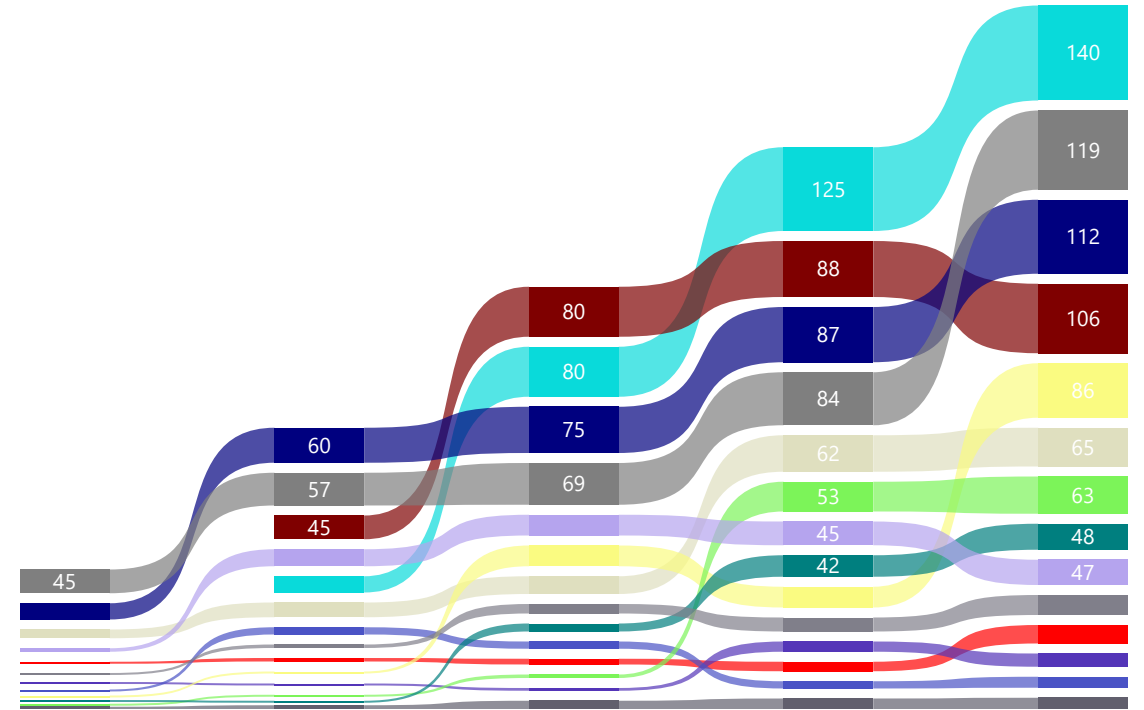

Name	1	2	3	4	5	6	7	8	Total
1 Girish Chandrasekhar	0	35	45	45	15				140
2 ↑ Renate Schär	45	12	12	15	35				119
3 Manuel Hobiger (M)	35	25	15	12	25				112
4 ↓ Lakshmi Natarajan	0	45	35	8	18				106
5 ↑ Max Bühler	6	10	25	0	45				86
6 ↓ Dominik Jordan	25	8	4	25	3				65
7 ↓ Patrick Kreis (N)	4	4	10	35	10				63
8 Prakhar Gupta	5	1	18	18	6				48
9 ↓ Thomas Bollmann (N)	18	18	5	4	2				47
10 Renato Carlotti (N)	12	6	8	6	8				40
11 ↑ Alex Feist	15	3	3	5	12				38
12 ↓ Andy Frei	10	5	2	10	4				31
13 Giorgi Shalamberidze	8	15	0	0	5				28
14 Lars Lehmann	3	2	6	3	1				15

- Alex Feist
- Andy Frei
- Dominik Jordan
- Giorgi Shalamberidze
- Girish Chandrasekhar
- Lakshmi Natarajan
- Lars Lehmann
- Manuel Hobiger (M)
- Max Bühler
- Patrick Kreis (N)
- Prakhar Gupta
- Renate Schär
- Renato Carlotti (N)
- Thomas Bollmann (N)

Name	1	%	#	2	%	#	3	%	#	4	%	#	5	%	#	6	%	#	7	%	#	8	%	#	
Alex Feist	12690	70%	5	11330	60%	12	↓	8540	45%	12	→	14260	75%	10	↑	16790	85%	6	↑						
Andy Frei	12080	75%	7	12290	65%	10	↓	8400	45%	13	↓	16140	90%	7	↑	10790	60%	11	↓						
Dominik Jordan	15500	85%	3	12840	70%	8	↓	10330	55%	11	↓	17890	90%	3	↑	10230	55%	12	↓						
Giorgi Shalamberidze	11760	70%	8	13990	80%	5	↑	0	0%	14	↓	0	0%	13	↑	13760	75%	10	↑						
Girish Chandrasekhar	0	0%	13	14770	80%	2	↑	15550	80%	1	→	18920	95%	1	→	17000	85%	5	↓						
Lakshmi Natarajan	0	0%	13	15280	80%	1	↑	14920	80%	2	↓	15770	85%	8	↓	17680	90%	4	↑						
Lars Lehmann	9640	55%	12	9830	55%	13	↓	12010	65%	9	↑	12220	70%	12	↓	9240	50%	14	↓						
Manuel Hobiger (M)	16080	85%	2	14330	80%	3	↓	13790	75%	5	↓	16770	90%	6	↓	17750	90%	3	↑						
Max Bühler	11150	65%	9	13110	70%	7	↑	14260	75%	3	↑	0	0%	13	↓	18480	85%	1	↑						
Patrick Kreis (N)	10720	65%	11	11560	65%	11	→	13610	75%	7	↑	17930	90%	2	↑	15610	85%	7	↓						
Prakhar Gupta	10790	60%	10	9290	50%	14	↓	14170	75%	4	↑	17330	90%	4	→	15020	80%	9	↓						
Renate Schär	16670	90%	1	13980	75%	6	↓	13720	75%	6	→	17110	90%	5	↑	17980	90%	2	↑						
Renato Carlotti (N)	12610	75%	6	12780	70%	9	↓	13140	70%	8	↑	14970	80%	9	↓	15210	80%	8	↑						
Thomas Bollmann (N)	14760	80%	4	14130	75%	4	→	11090	60%	10	↓	12820	70%	11	↓	9420	50%	13	↓